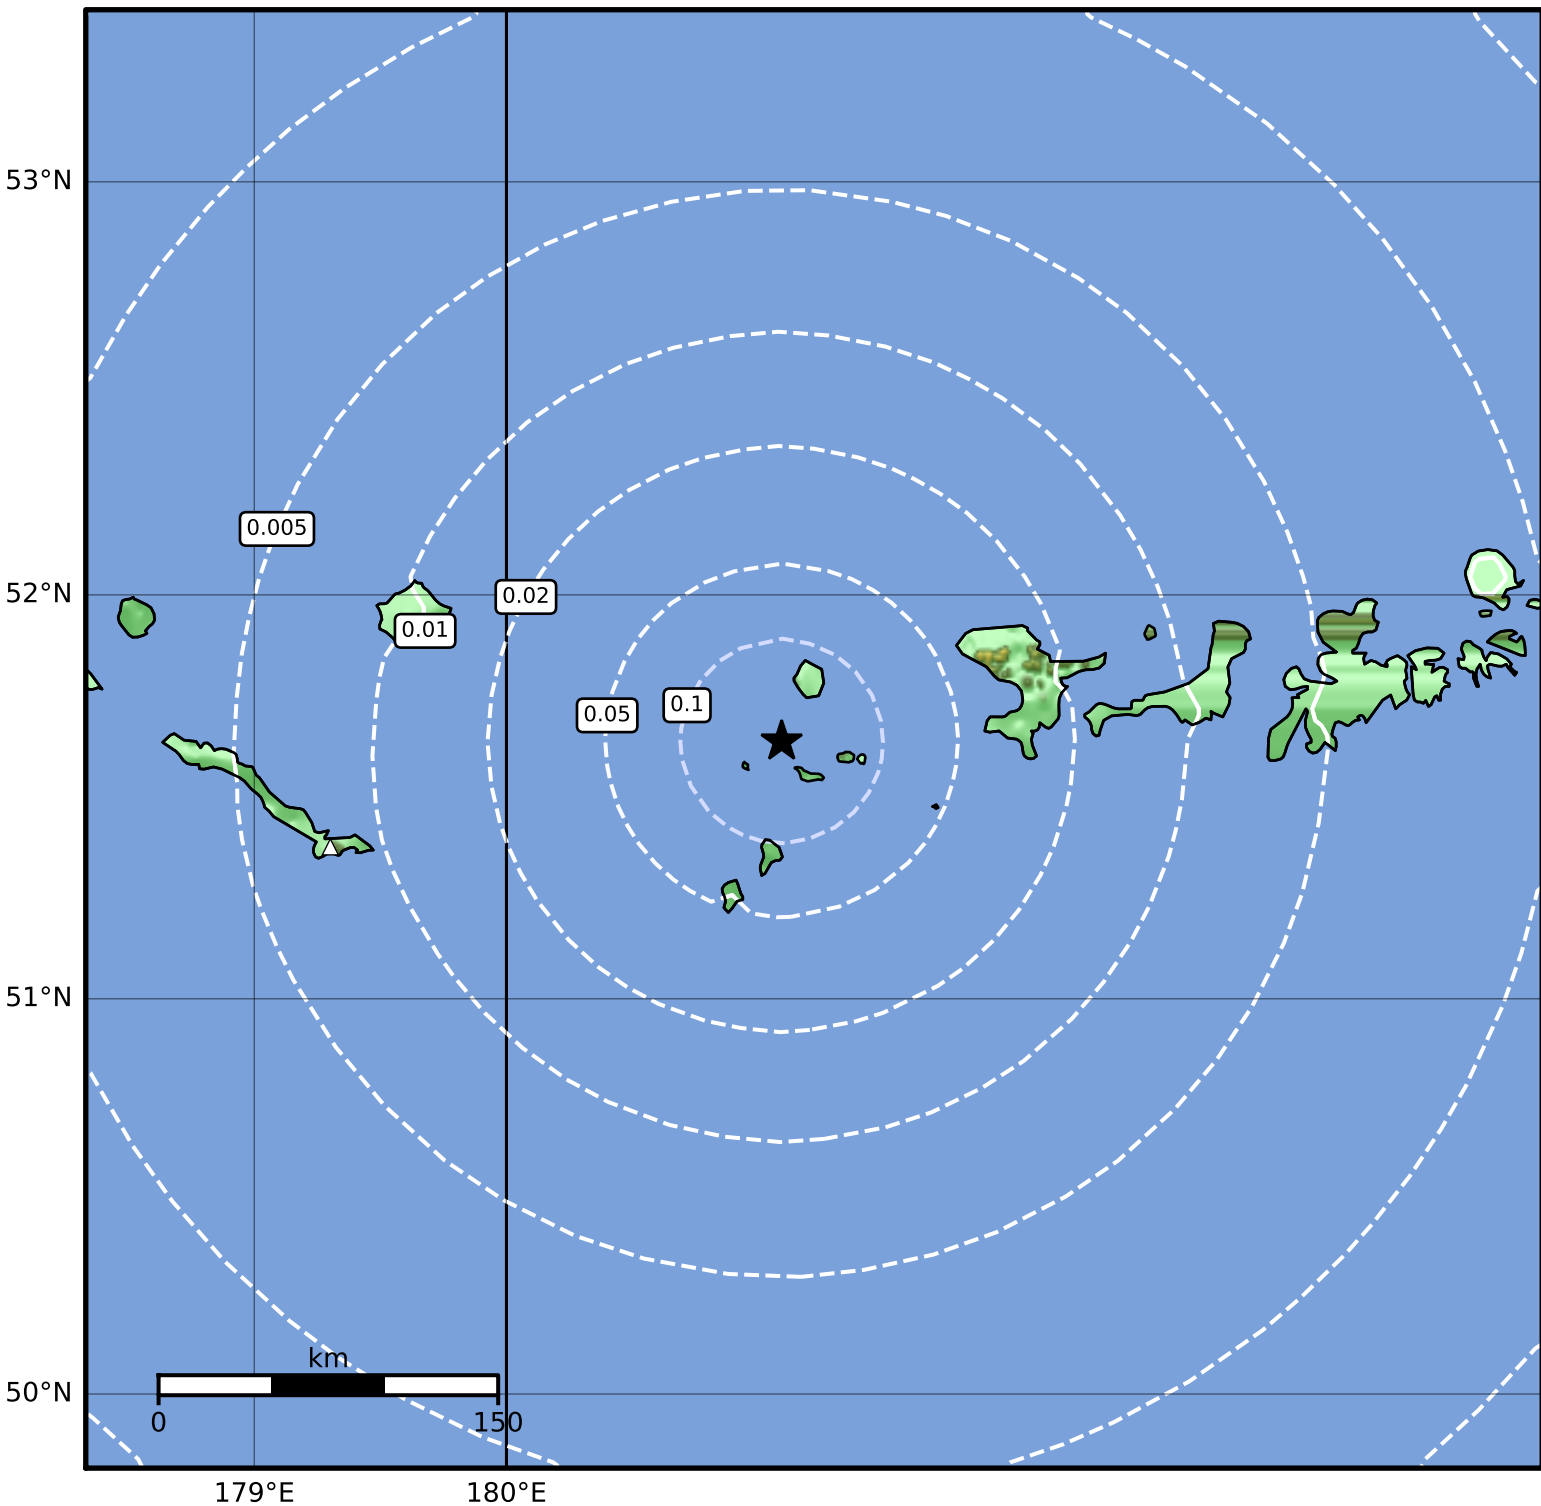

Peak Ground Acceleration Map Alaska Earthquake Center
 ShakeMap: 145 km (90 miles) E of Amchitka
 Aug 22, 2023 21:39:42 UTC M3.7 N51.64 W178.91 Depth: 31.1km ID:ak023archp3x

PGA (%g)	0.1	0.2	0.5	1	2	5	10	20	50	100	200
----------	-----	-----	-----	---	---	---	----	----	----	-----	-----

Scale based on Worden et al. (2012)

Version 1: Processed 2023-08-22T21:42:06Z

△ Seismic Instrument ○ Reported Intensity

★ Epicenter