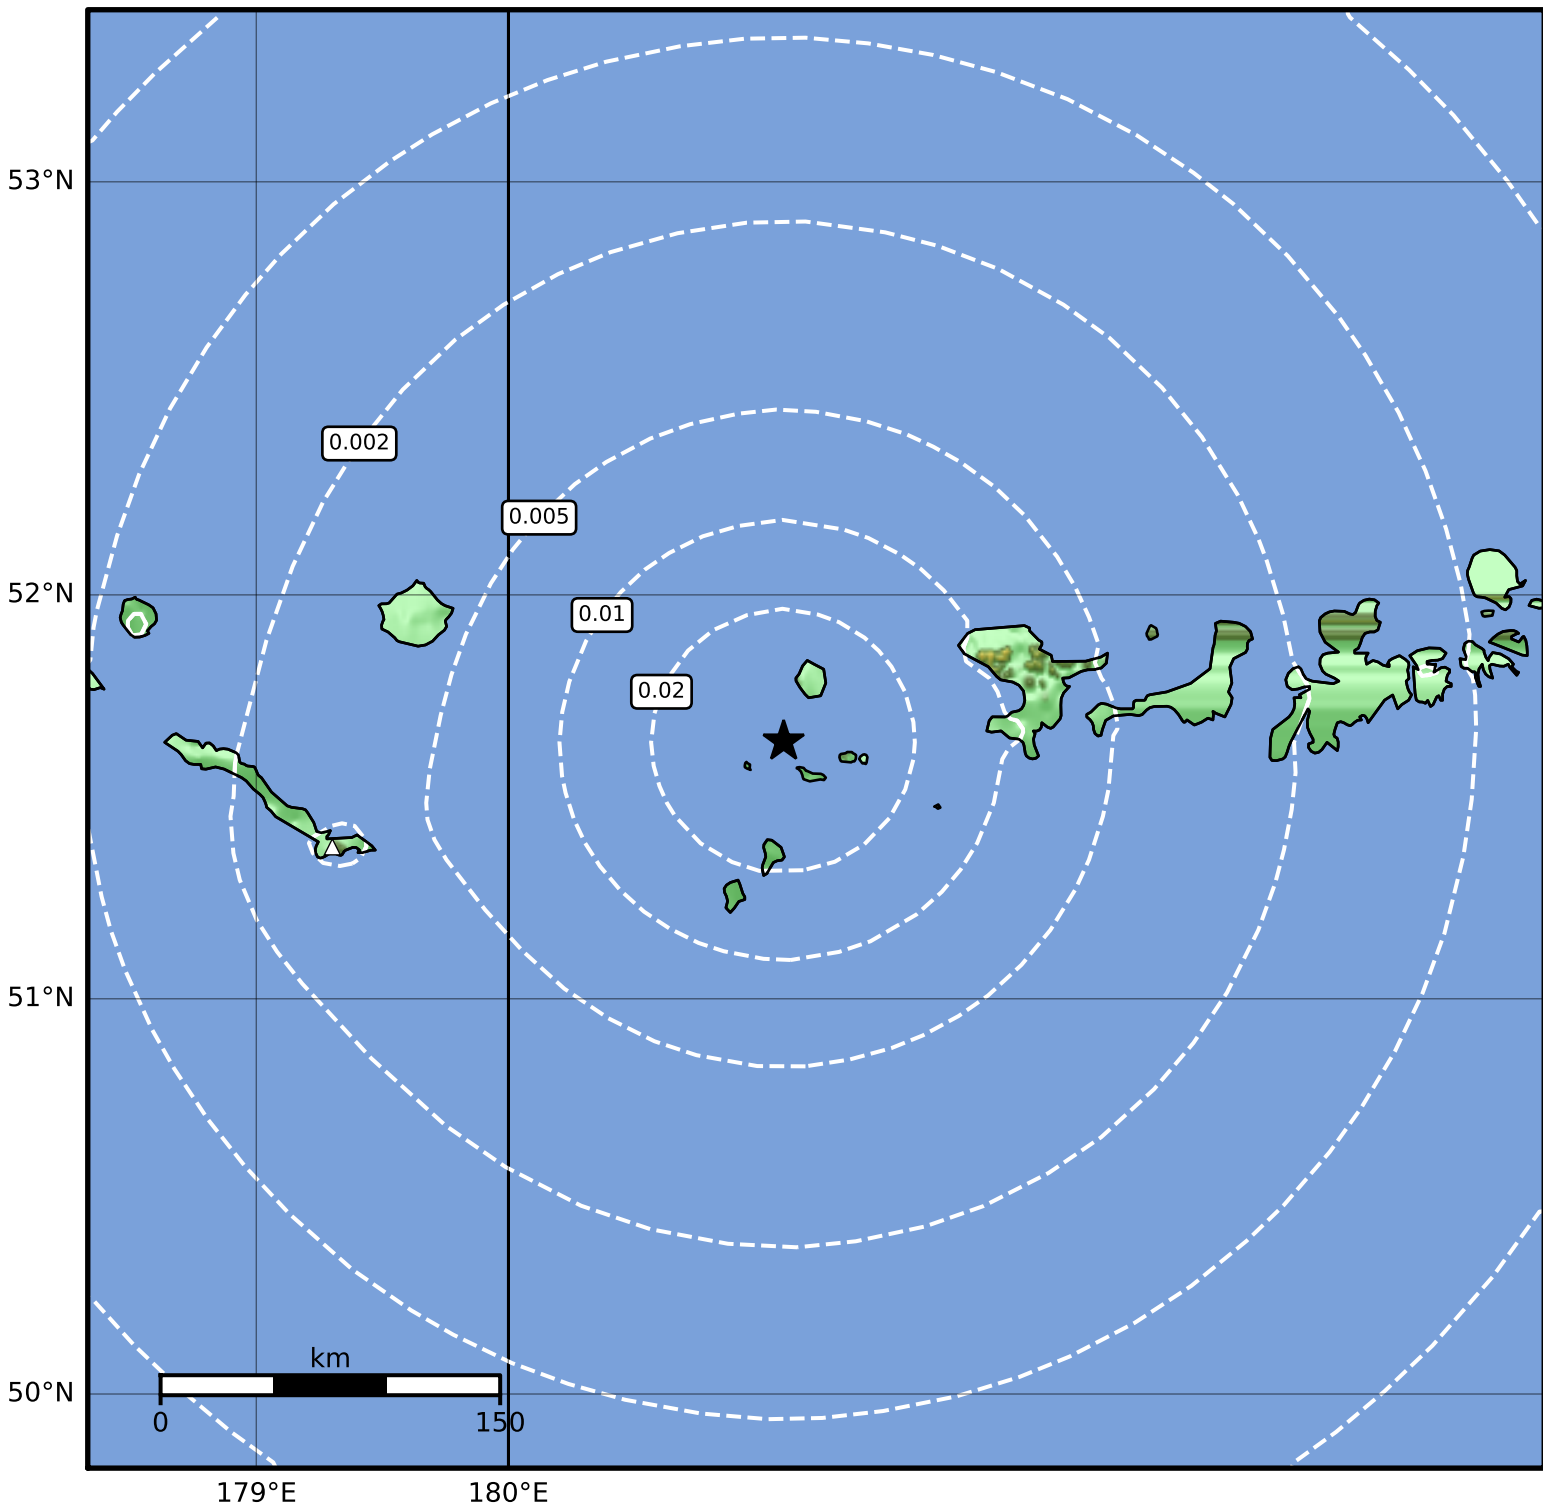

Peak Ground Velocity Map Alaska Earthquake Center  
ShakeMap: 145 km (90 miles) E of Amchitka  
Aug 22, 2023 21:39:42 UTC M3.7 N51.64 W178.91 Depth: 31.1km ID:ak023archp3x

Scale based on Worden et al. (2012)

Version 1: Processed 2023-08-22T21:42:06Z

△ Seismic Instrument ○ Reported Intensity

★ Epicenter