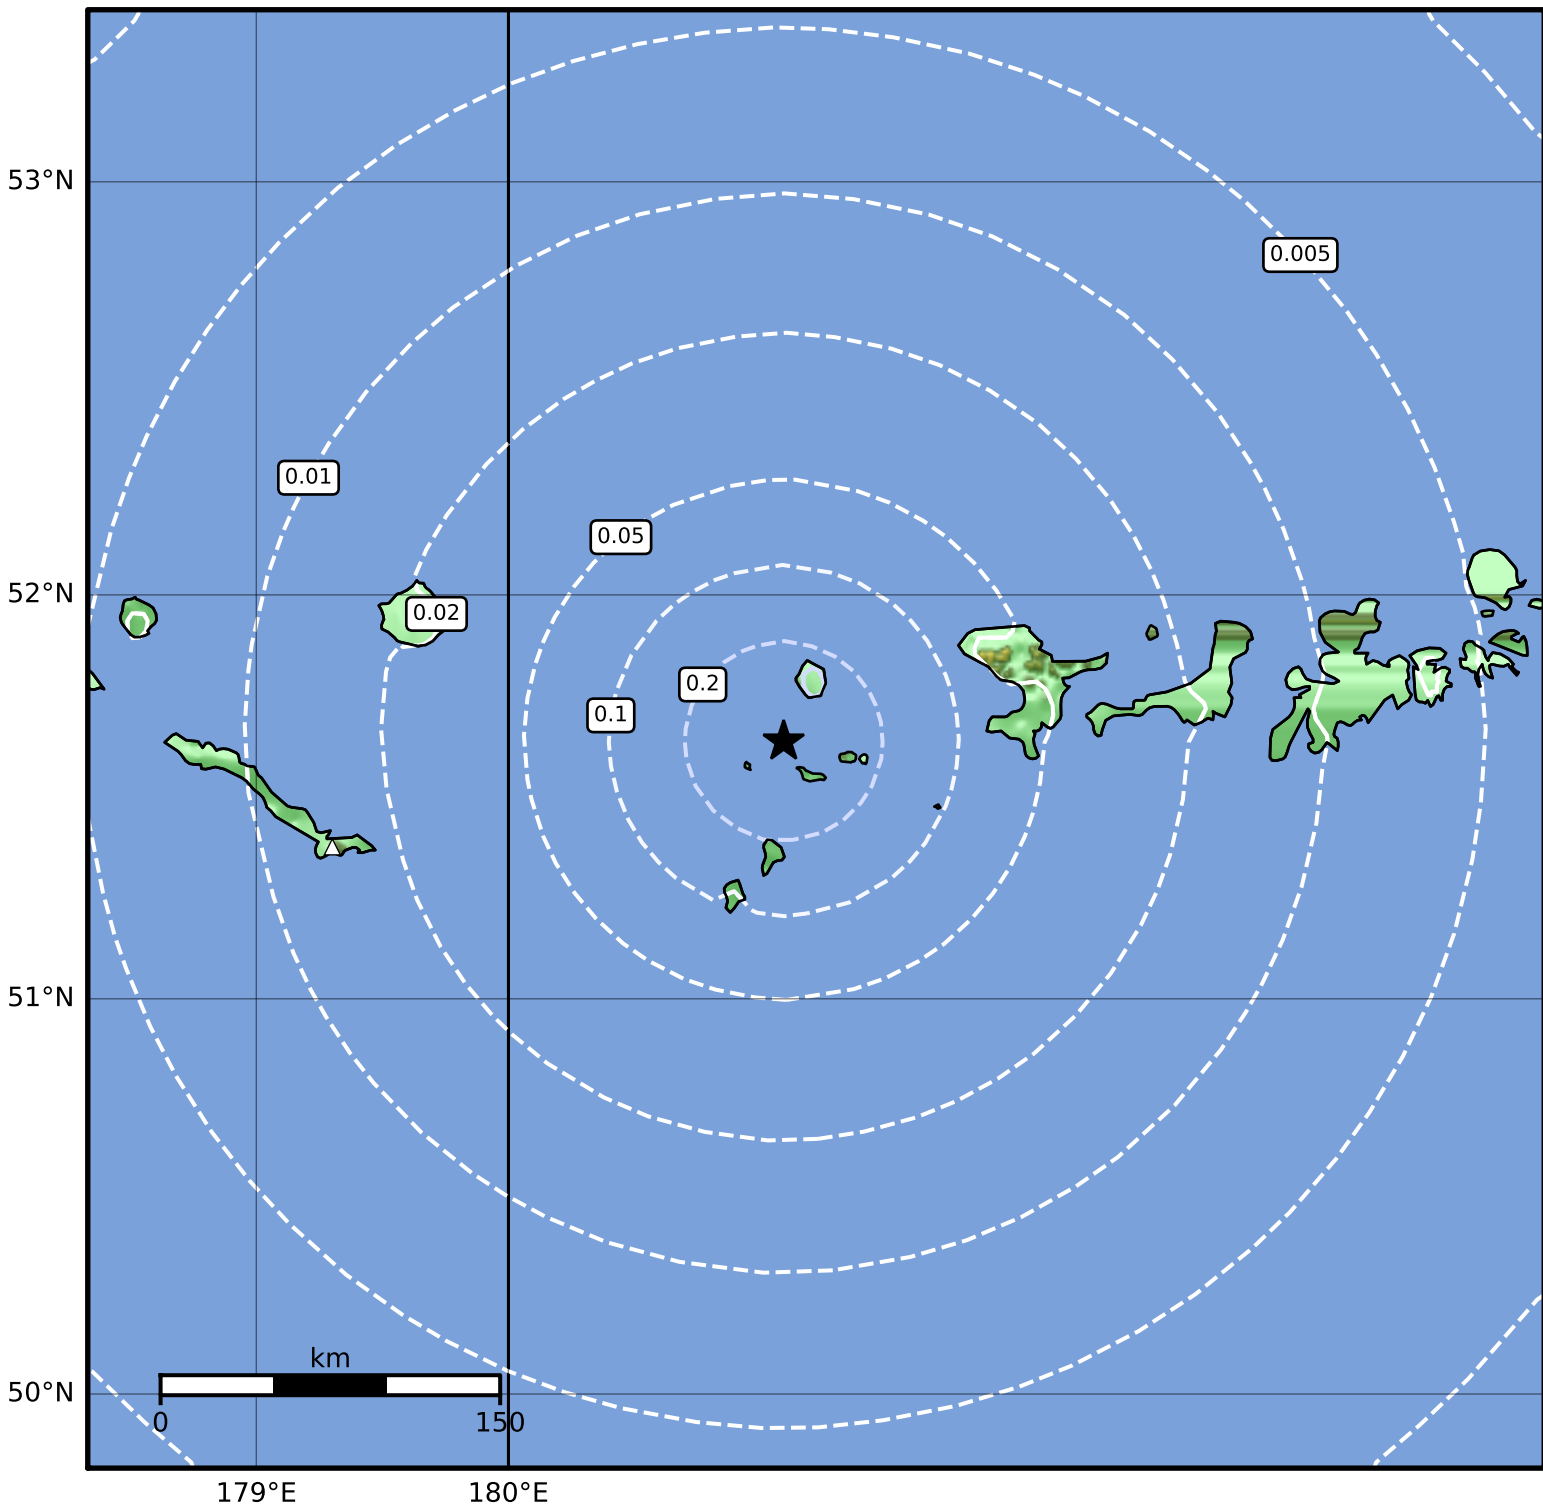

0.3 Second Peak Spectral Acceleration Map Alaska Earthquake Center
 ShakeMap: 145 km (90 miles) E of Amchitka
 Aug 22, 2023 21:39:42 UTC M3.7 N51.64 W178.91 Depth: 31.1km ID:ak023archp3x

SA(0.3) (%g)	0.1	0.2	0.5	1	2	5	10	20	50	100	200
--------------	-----	-----	-----	---	---	---	----	----	----	-----	-----

Scale based on Worden et al. (2012)

Version 1: Processed 2023-08-22T21:42:06Z

△ Seismic Instrument ○ Reported Intensity

★ Epicenter