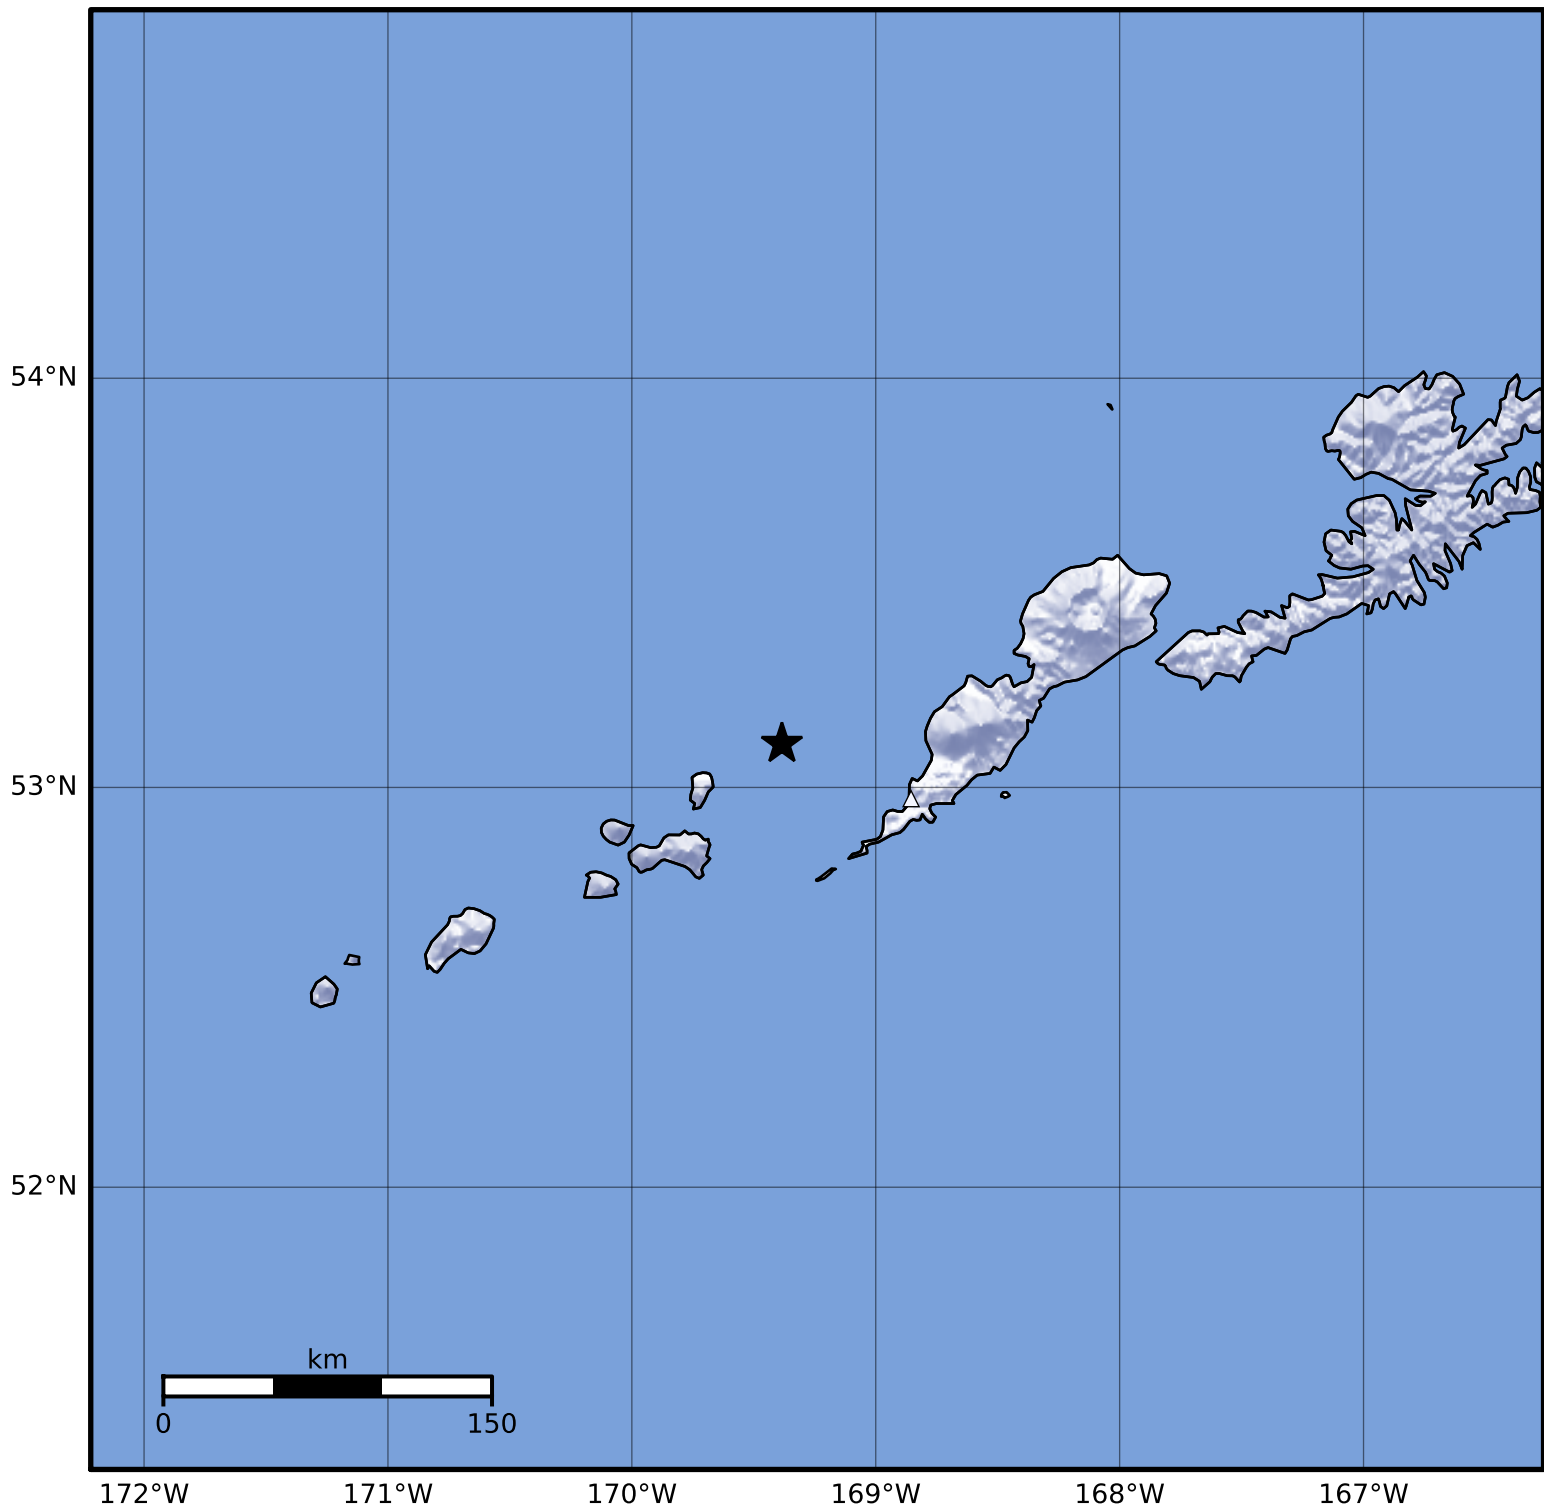

Macroseismic Intensity Map Alaska Earthquake Center
 ShakeMap: 40 km (25 miles) WNW of Nikolski
 Aug 22, 2023 21:39:38 UTC M2.8 N53.11 W169.38 Depth: 17.2km ID:ak023archrb3

SHAKING	Not felt	Weak	Light	Moderate	Strong	Very strong	Severe	Violent	Extreme
DAMAGE	None	None	None	Very light	Light	Moderate	Moderate/heavy	Heavy	Very heavy
PGA(%g)	<0.0464	0.297	2.76	6.2	11.5	21.5	40.1	74.7	>139
PGV(cm/s)	<0.0215	0.135	1.41	4.65	9.64	20	41.4	85.8	>178
INTENSITY	I	II-III	IV	V	VI	VII	VIII	IX	X+

Scale based on Worden et al. (2012)

Version 1: Processed 2023-08-22T21:46:54Z

△ Seismic Instrument ○ Reported Intensity

★ Epicenter