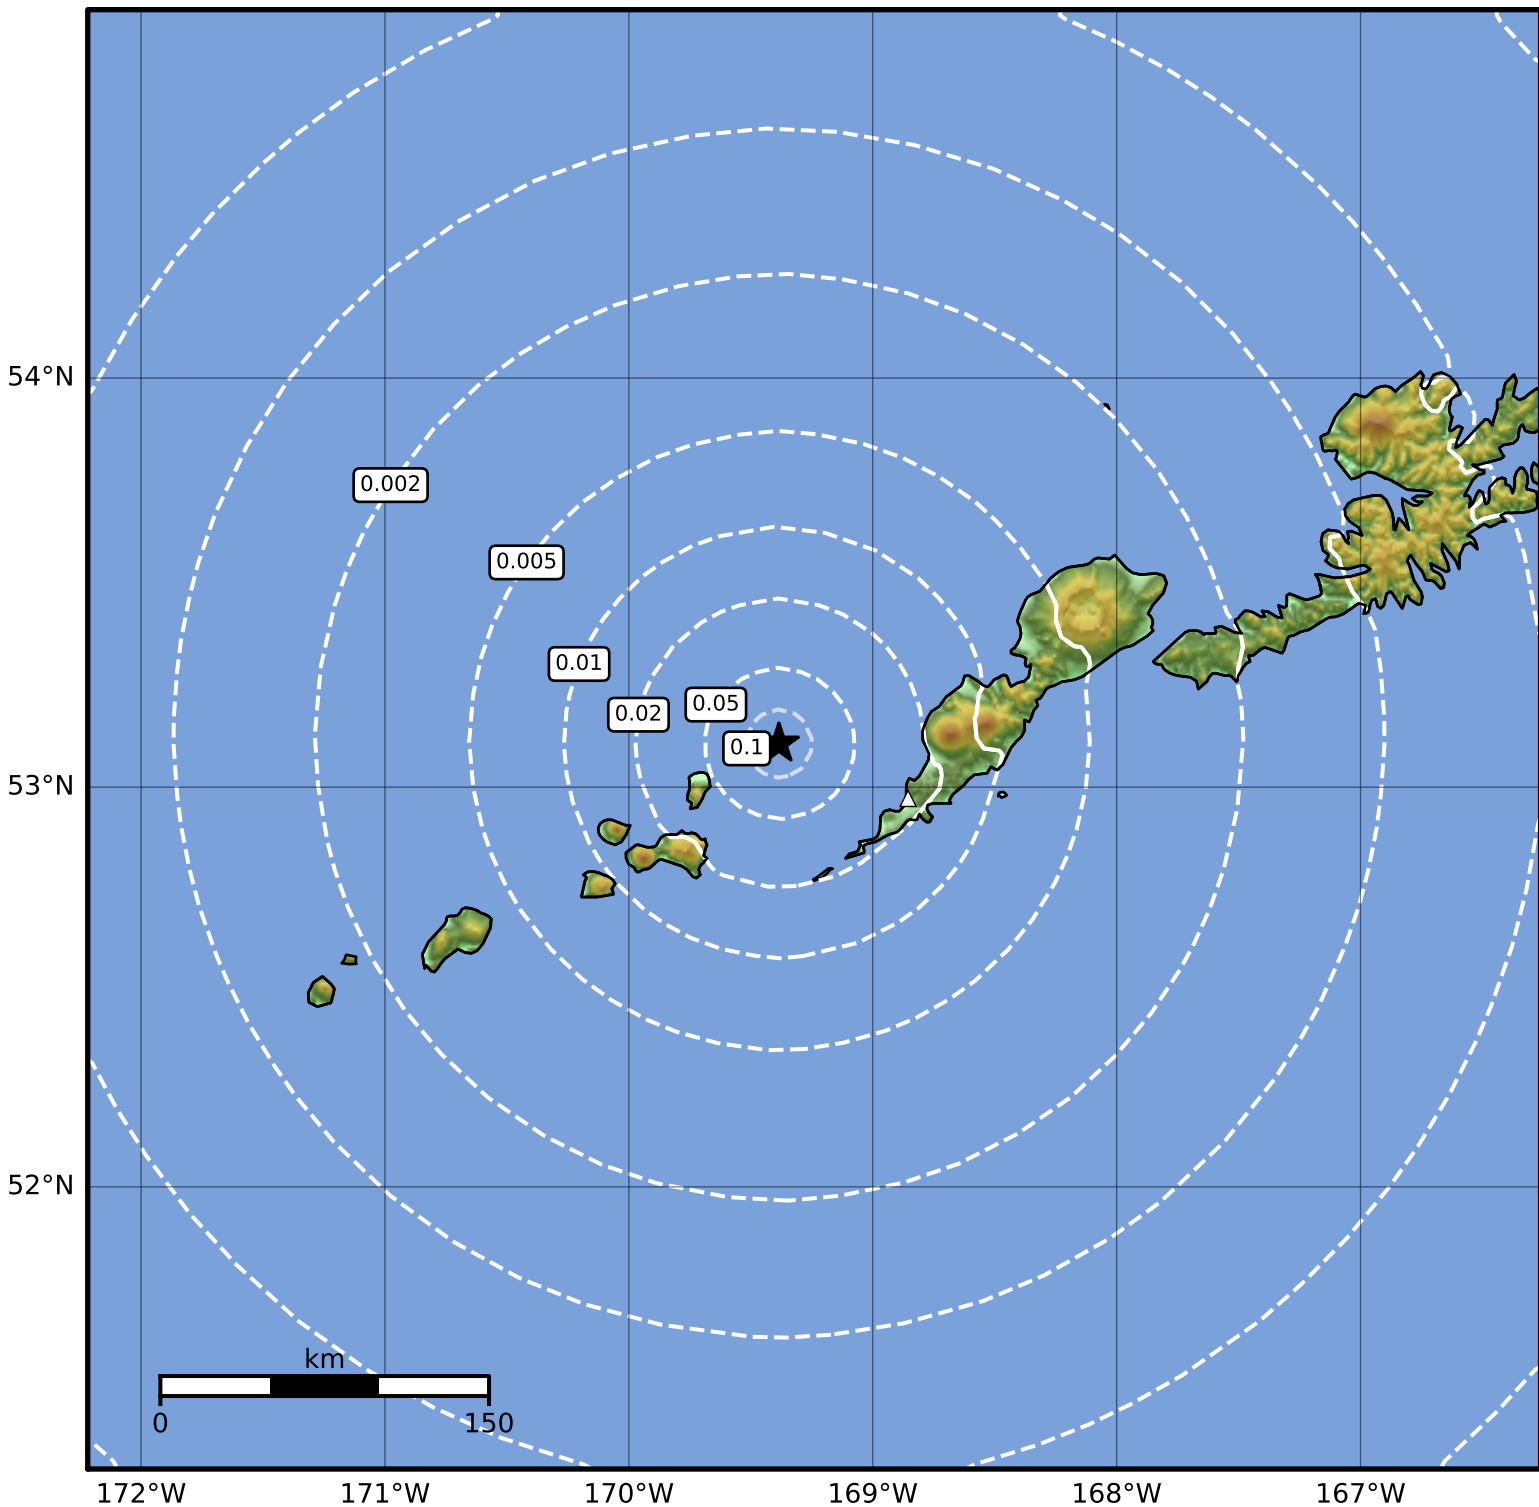

Peak Ground Acceleration Map Alaska Earthquake Center  
ShakeMap: 40 km (25 miles) WNW of Nikolski  
Aug 22, 2023 21:39:38 UTC M2.8 N53.11 W169.38 Depth: 17.2km ID:ak023archrb3

PGA (%g)	0.1	0.2	0.5	1	2	5	10	20	50	100	200
----------	-----	-----	-----	---	---	---	----	----	----	-----	-----

Scale based on Worden et al. (2012)

Version 1: Processed 2023-08-22T21:46:54Z

△ Seismic Instrument ○ Reported Intensity

★ Epicenter