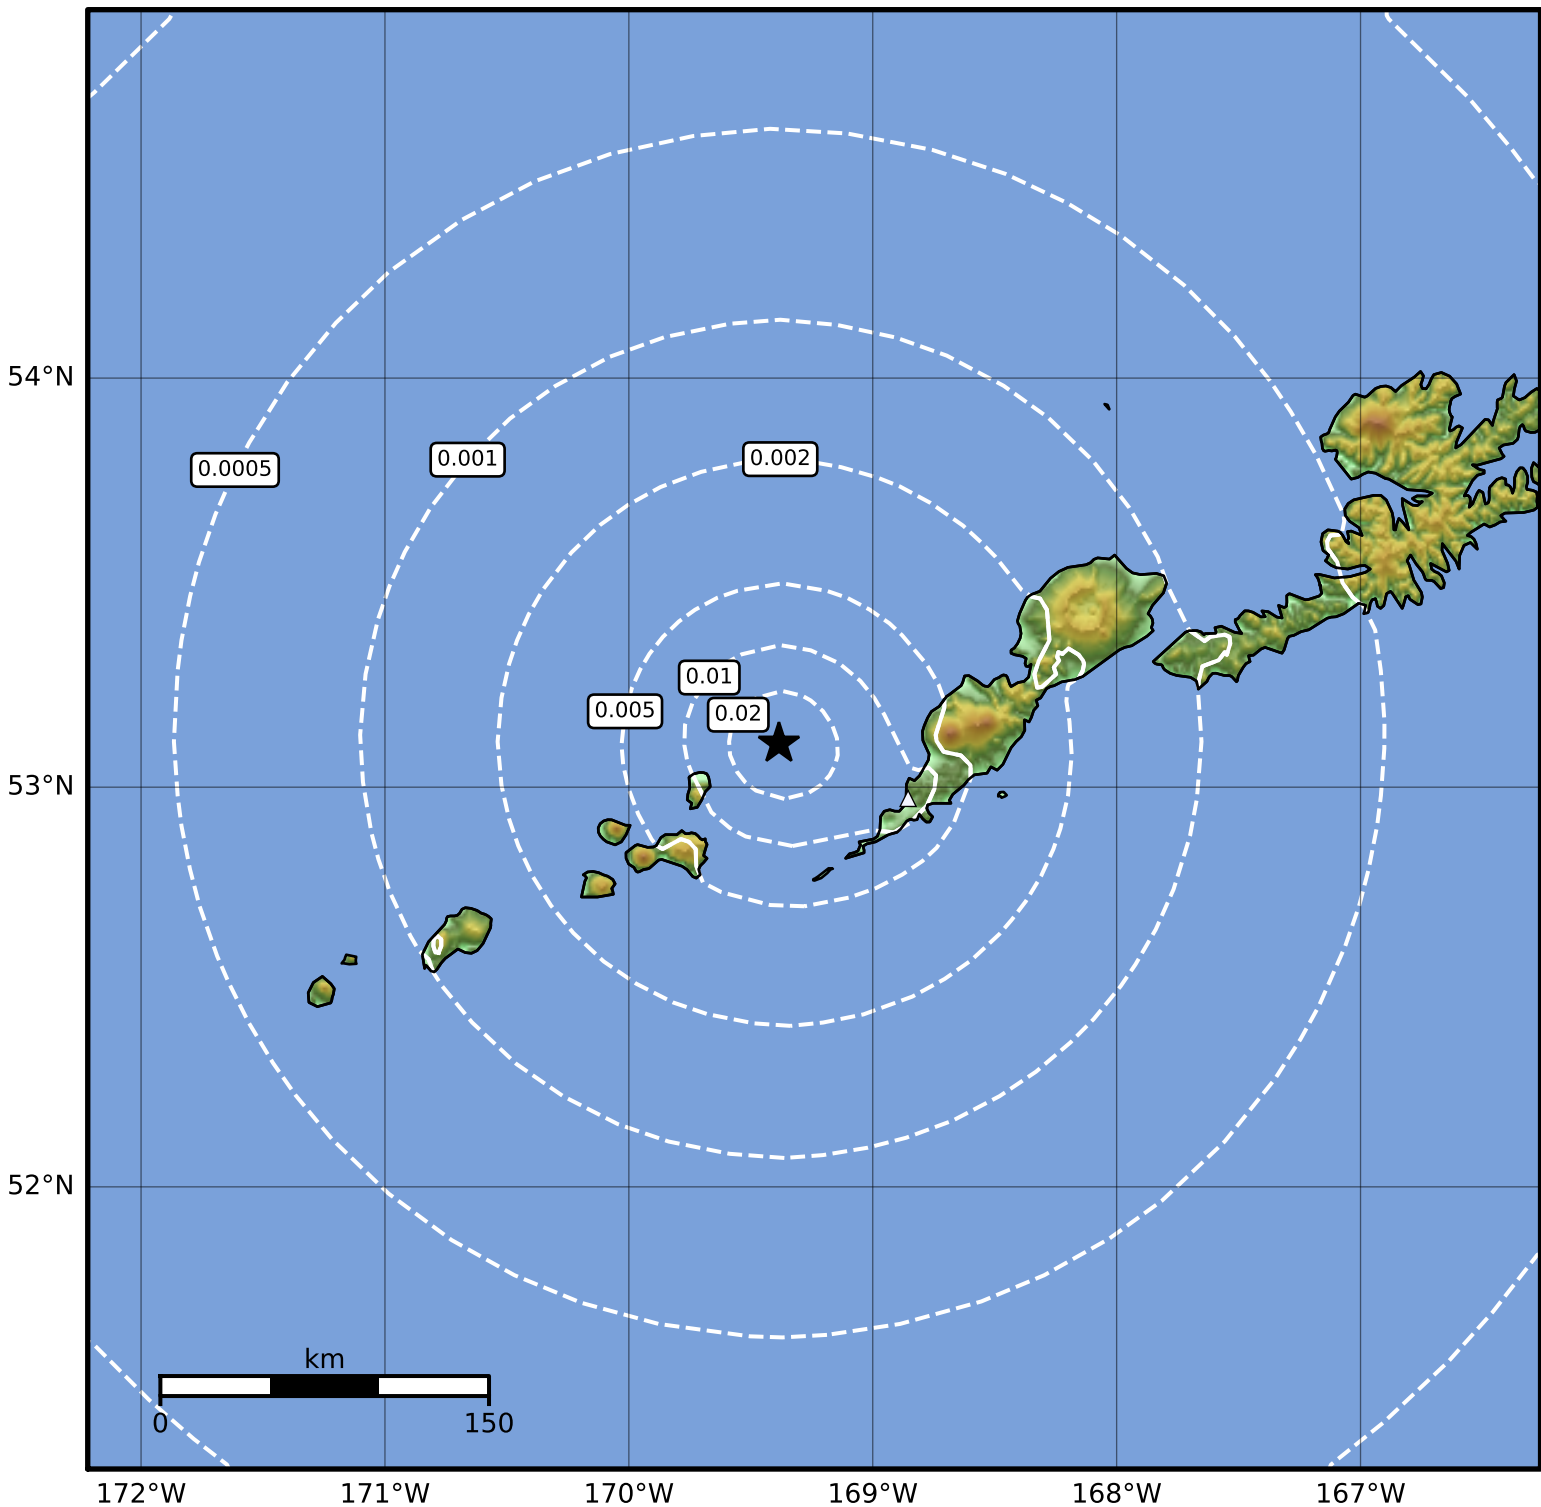

Peak Ground Velocity Map Alaska Earthquake Center
ShakeMap: 40 km (25 miles) WNW of Nikolski
Aug 22, 2023 21:39:38 UTC M2.8 N53.11 W169.38 Depth: 17.2km ID:ak023archrb3

Scale based on Worden et al. (2012)

Version 1: Processed 2023-08-22T21:46:54Z

△ Seismic Instrument ○ Reported Intensity

★ Epicenter