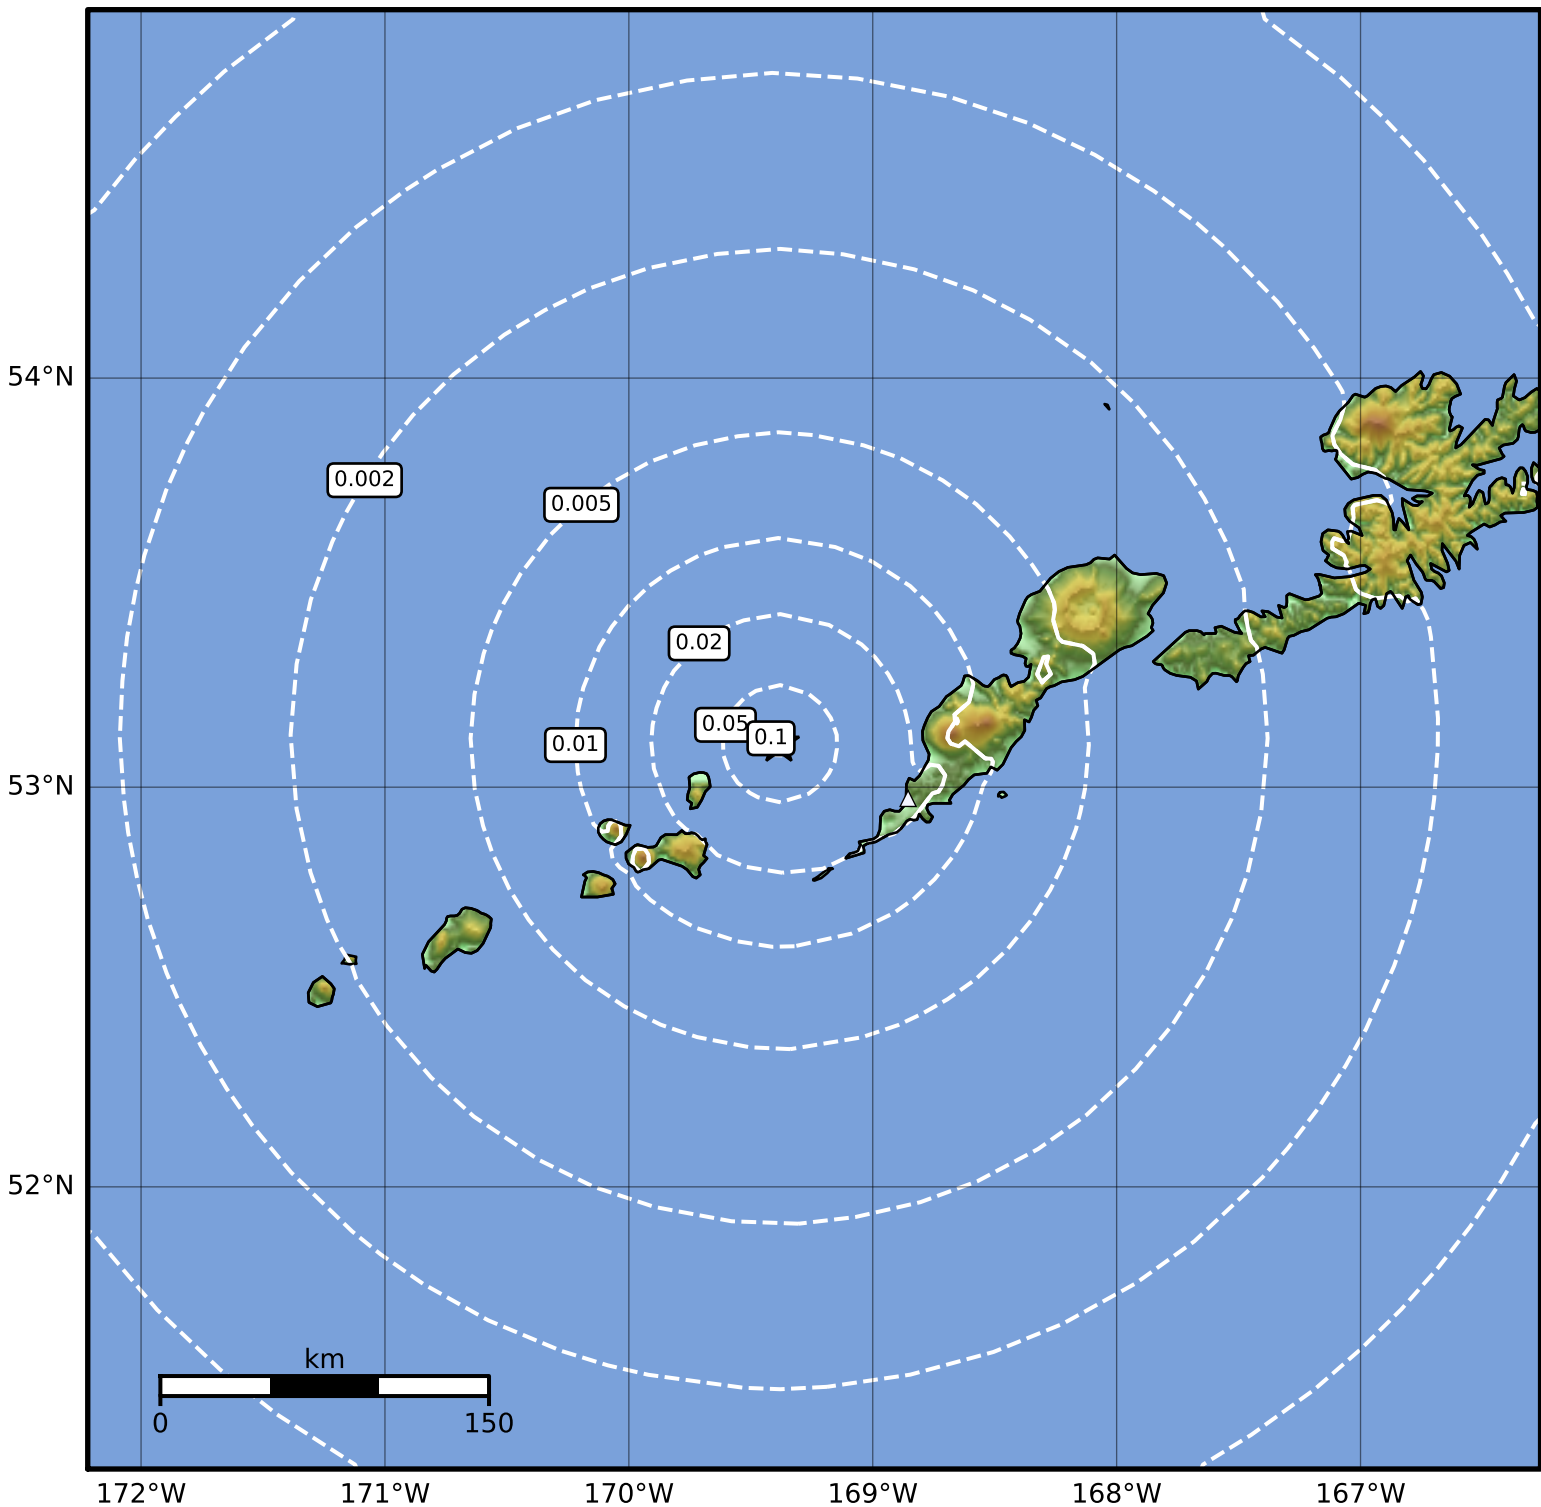

0.3 Second Peak Spectral Acceleration Map Alaska Earthquake Center  
 ShakeMap: 40 km (25 miles) WNW of Nikolski  
 Aug 22, 2023 21:39:38 UTC M2.8 N53.11 W169.38 Depth: 17.2km ID:ak023archrb3

SA(0.3) (%g)	0.1	0.2	0.5	1	2	5	10	20	50	100	200
--------------	-----	-----	-----	---	---	---	----	----	----	-----	-----

Scale based on Worden et al. (2012)

Version 1: Processed 2023-08-22T21:46:54Z

△ Seismic Instrument ○ Reported Intensity

★ Epicenter