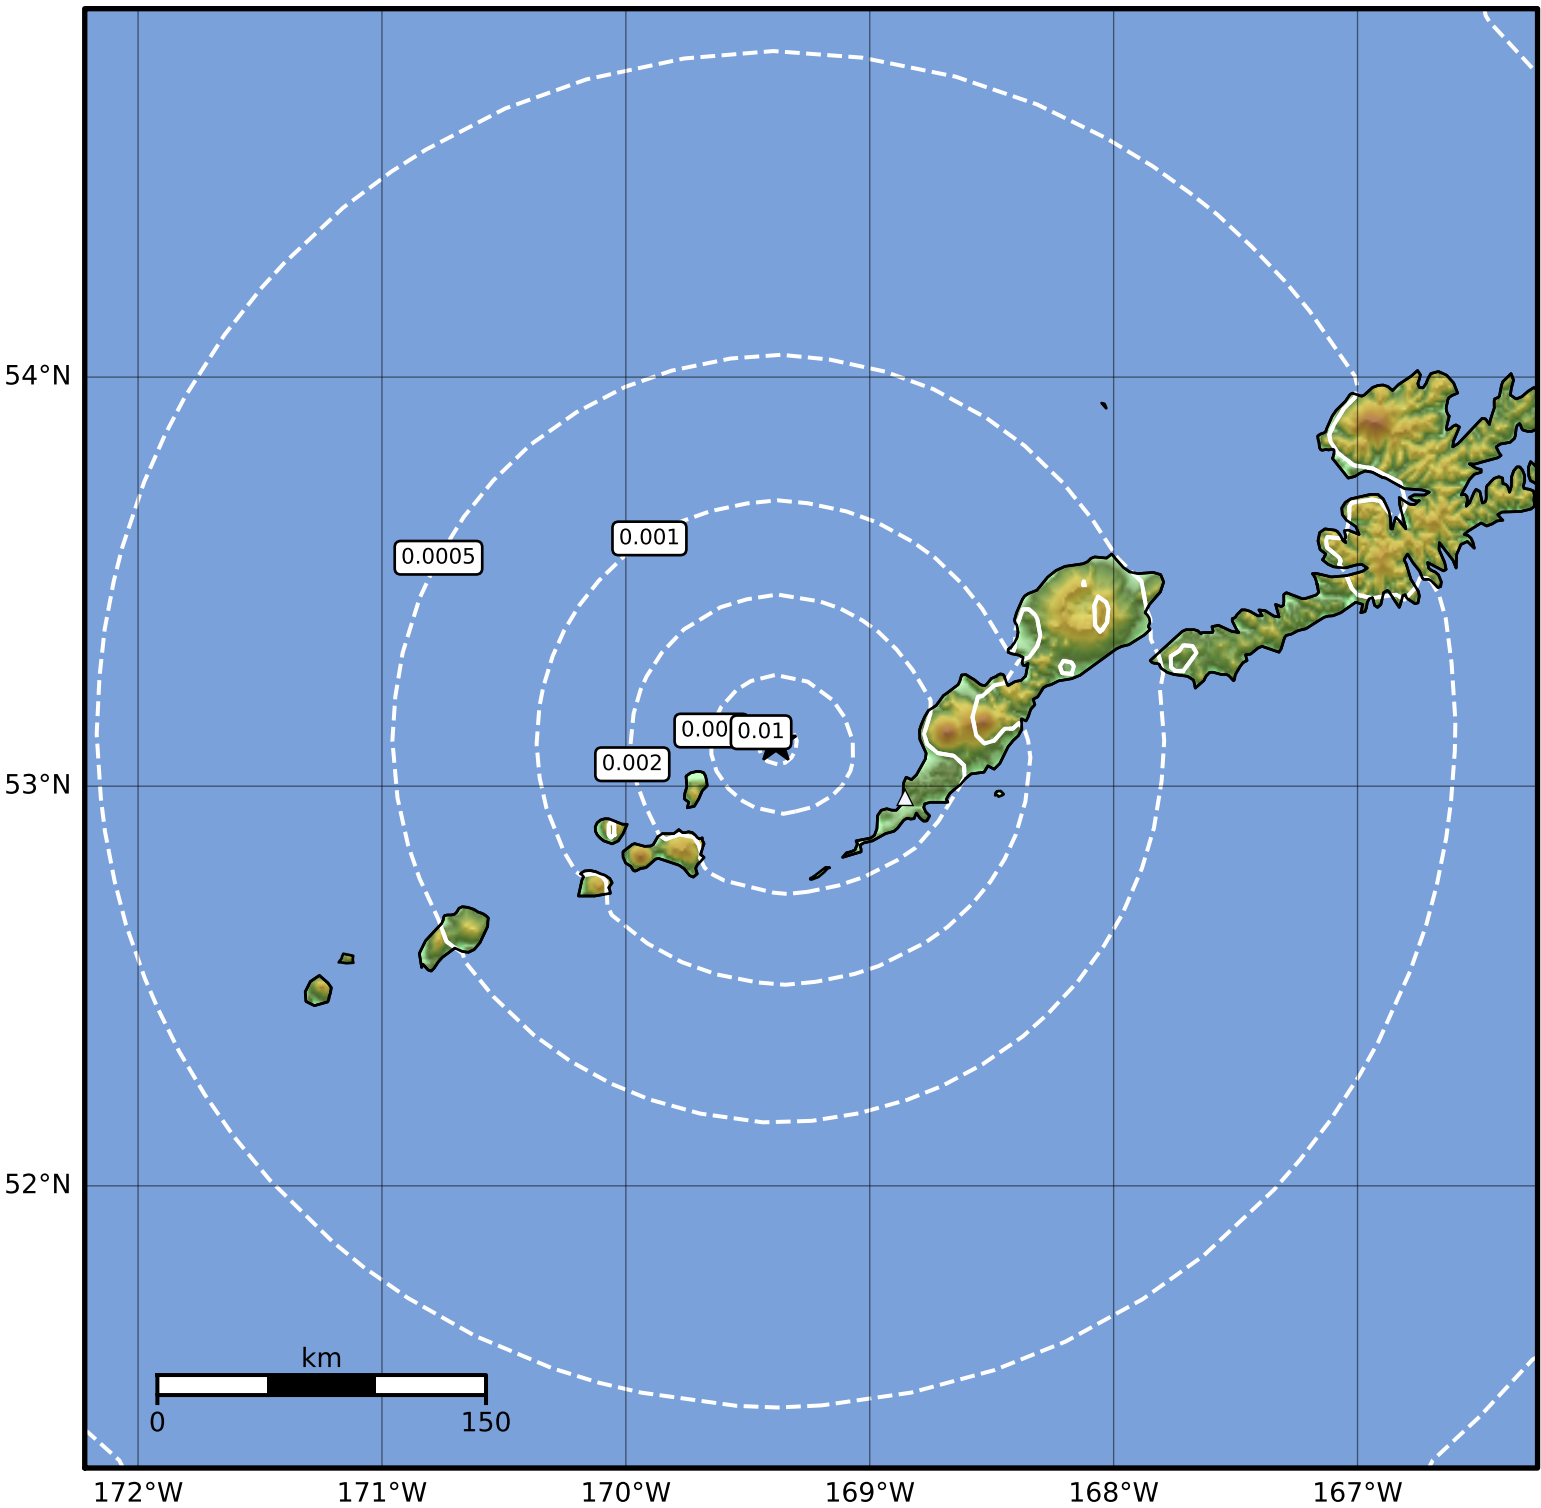

1.0 Second Peak Spectral Acceleration Map Alaska Earthquake Center
 ShakeMap: 40 km (25 miles) WNW of Nikolski
 Aug 22, 2023 21:39:38 UTC M2.8 N53.11 W169.38 Depth: 17.2km ID:ak023archrb3

SA(1.0) (%g)	0.1	0.2	0.5	1	2	5	10	20	50	100	200
--------------	-----	-----	-----	---	---	---	----	----	----	-----	-----

Scale based on Worden et al. (2012)

Version 1: Processed 2023-08-22T21:46:54Z

△ Seismic Instrument ○ Reported Intensity

★ Epicenter