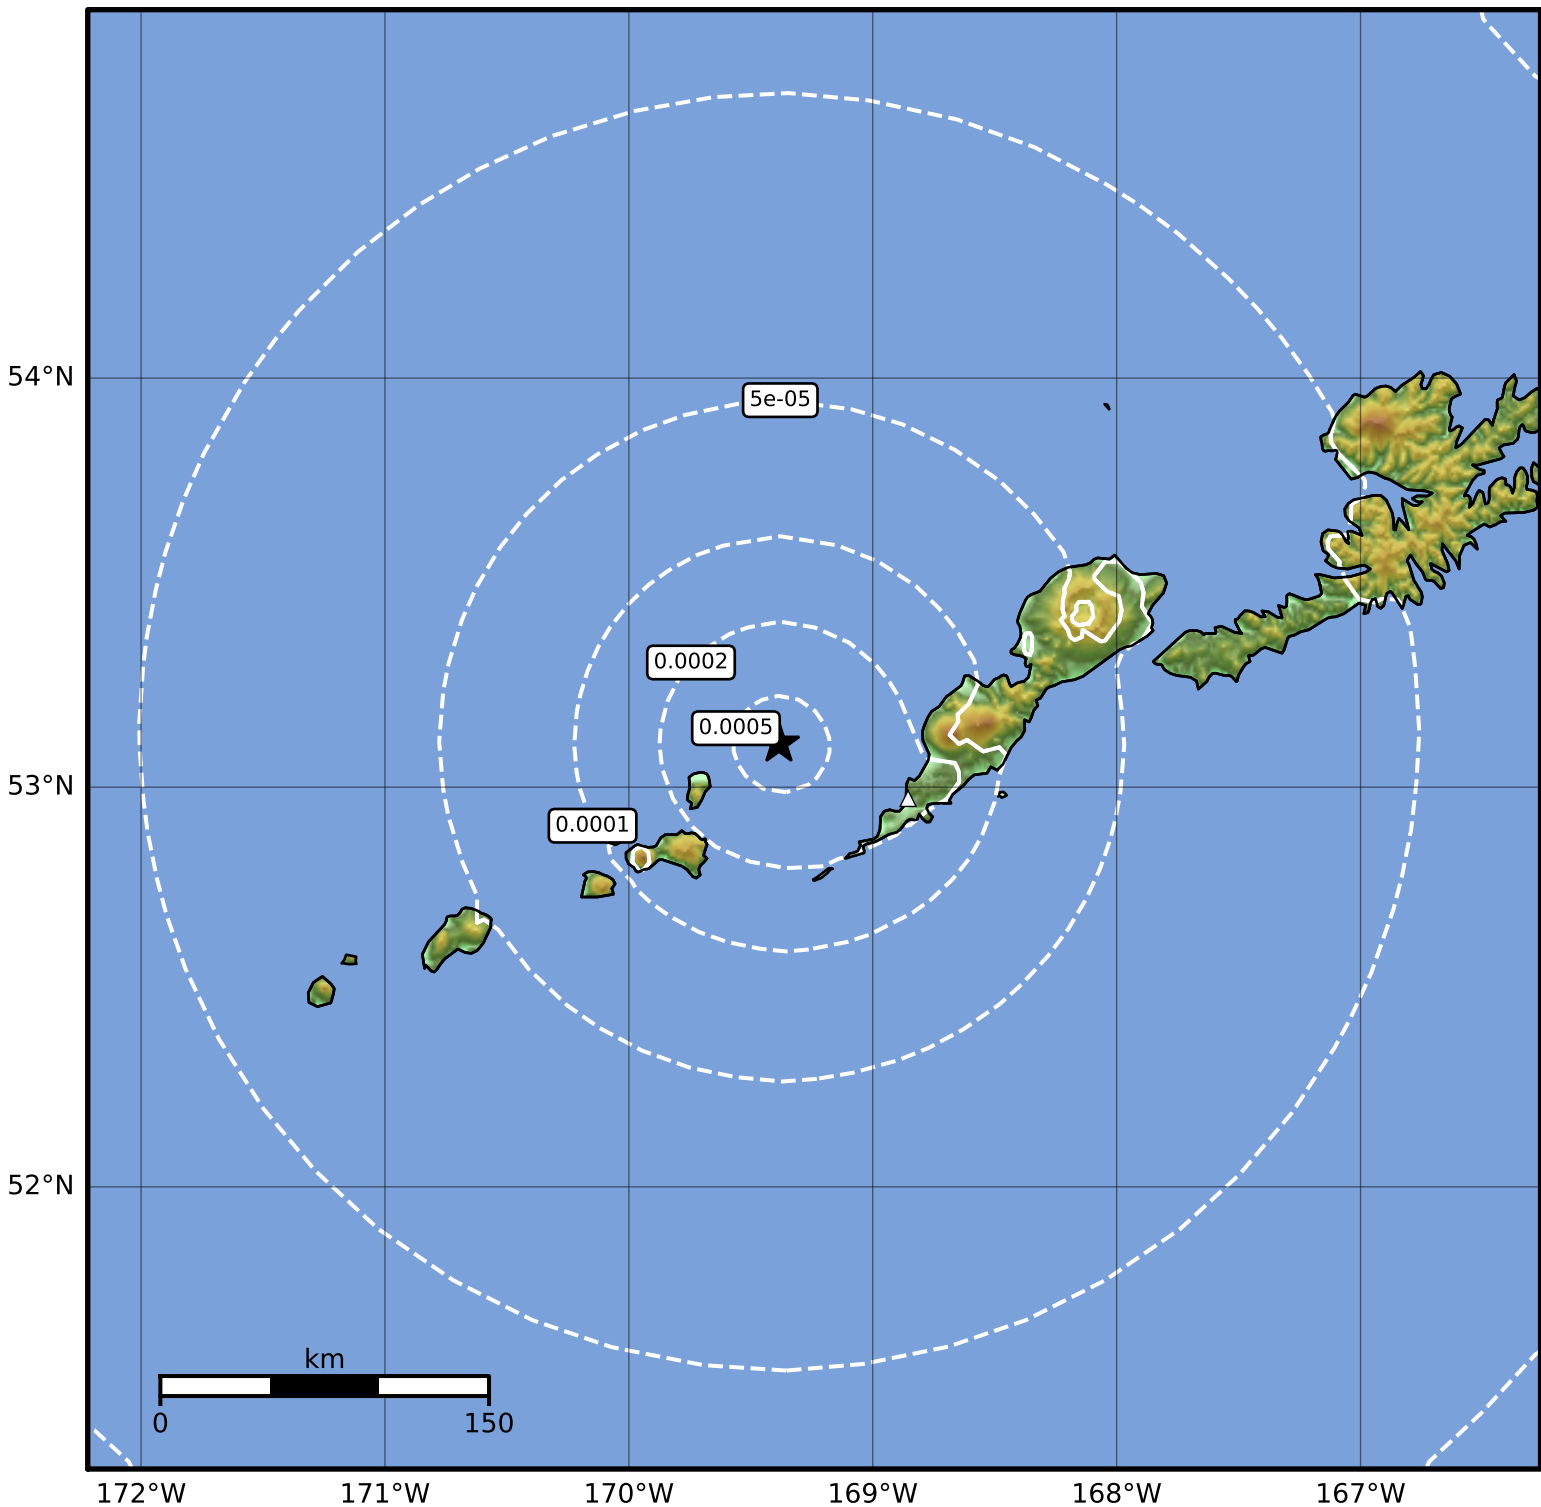

3.0 Second Peak Spectral Acceleration Map Alaska Earthquake Center  
ShakeMap: 40 km (25 miles) WNW of Nikolski  
Aug 22, 2023 21:39:38 UTC M2.8 N53.11 W169.38 Depth: 17.2km ID:ak023archrb3

Scale based on Worden et al. (2012)

Version 1: Processed 2023-08-22T21:46:54Z

△ Seismic Instrument ○ Reported Intensity

★ Epicenter