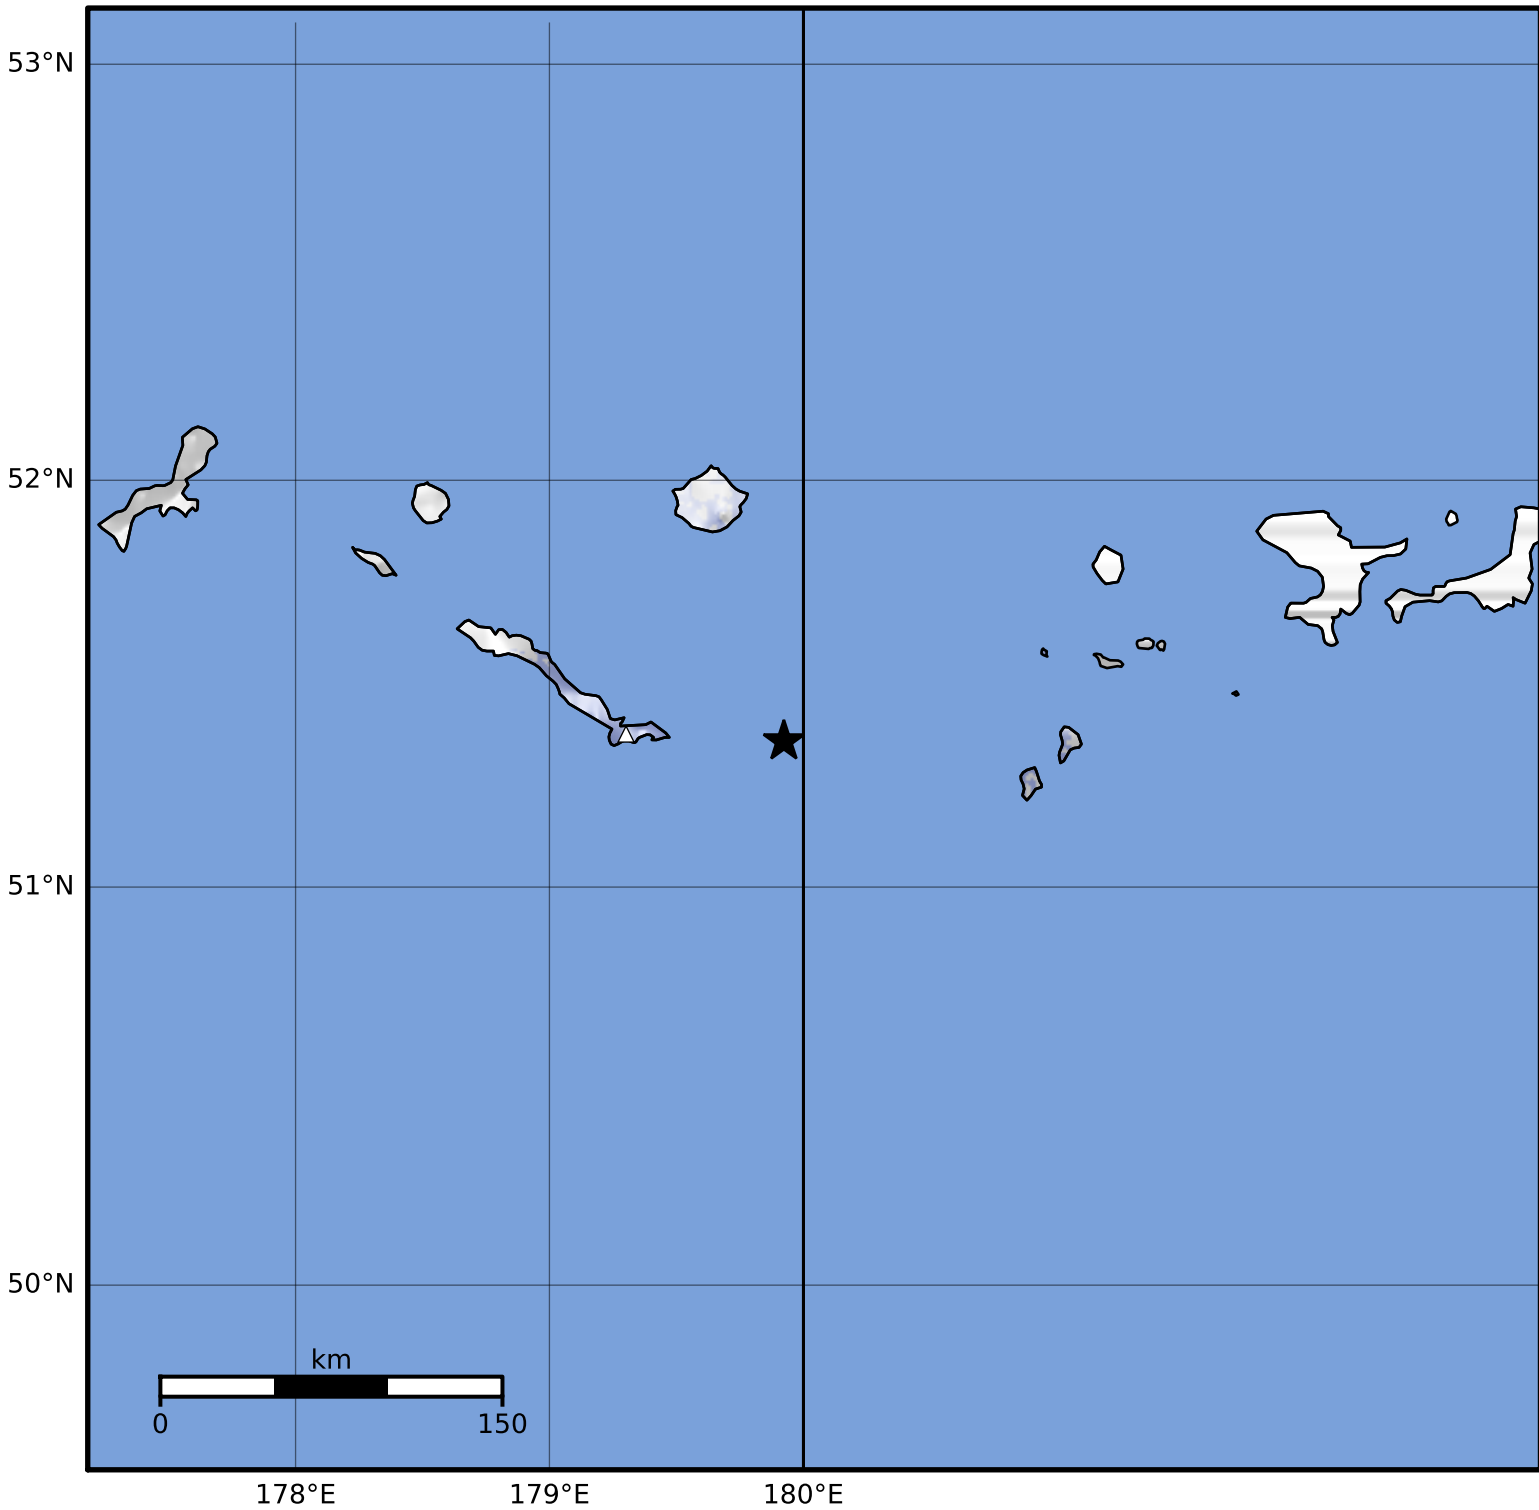

Macroseismic Intensity Map Alaska Earthquake Center
 ShakeMap: 67 km (42 miles) ESE of Amchitka
 Aug 22, 2023 22:49:18 UTC M3.5 N51.36 E179.92 Depth: 47.2km ID:ak023ard5adl

SHAKING	Not felt	Weak	Light	Moderate	Strong	Very strong	Severe	Violent	Extreme
DAMAGE	None	None	None	Very light	Light	Moderate	Moderate/heavy	Heavy	Very heavy
PGA(%g)	<0.0464	0.297	2.76	6.2	11.5	21.5	40.1	74.7	>139
PGV(cm/s)	<0.0215	0.135	1.41	4.65	9.64	20	41.4	85.8	>178
INTENSITY	I	II-III	IV	V	VI	VII	VIII	IX	X+

Scale based on Worden et al. (2012)

Version 1: Processed 2023-08-22T22:51:59Z

△ Seismic Instrument ○ Reported Intensity

★ Epicenter