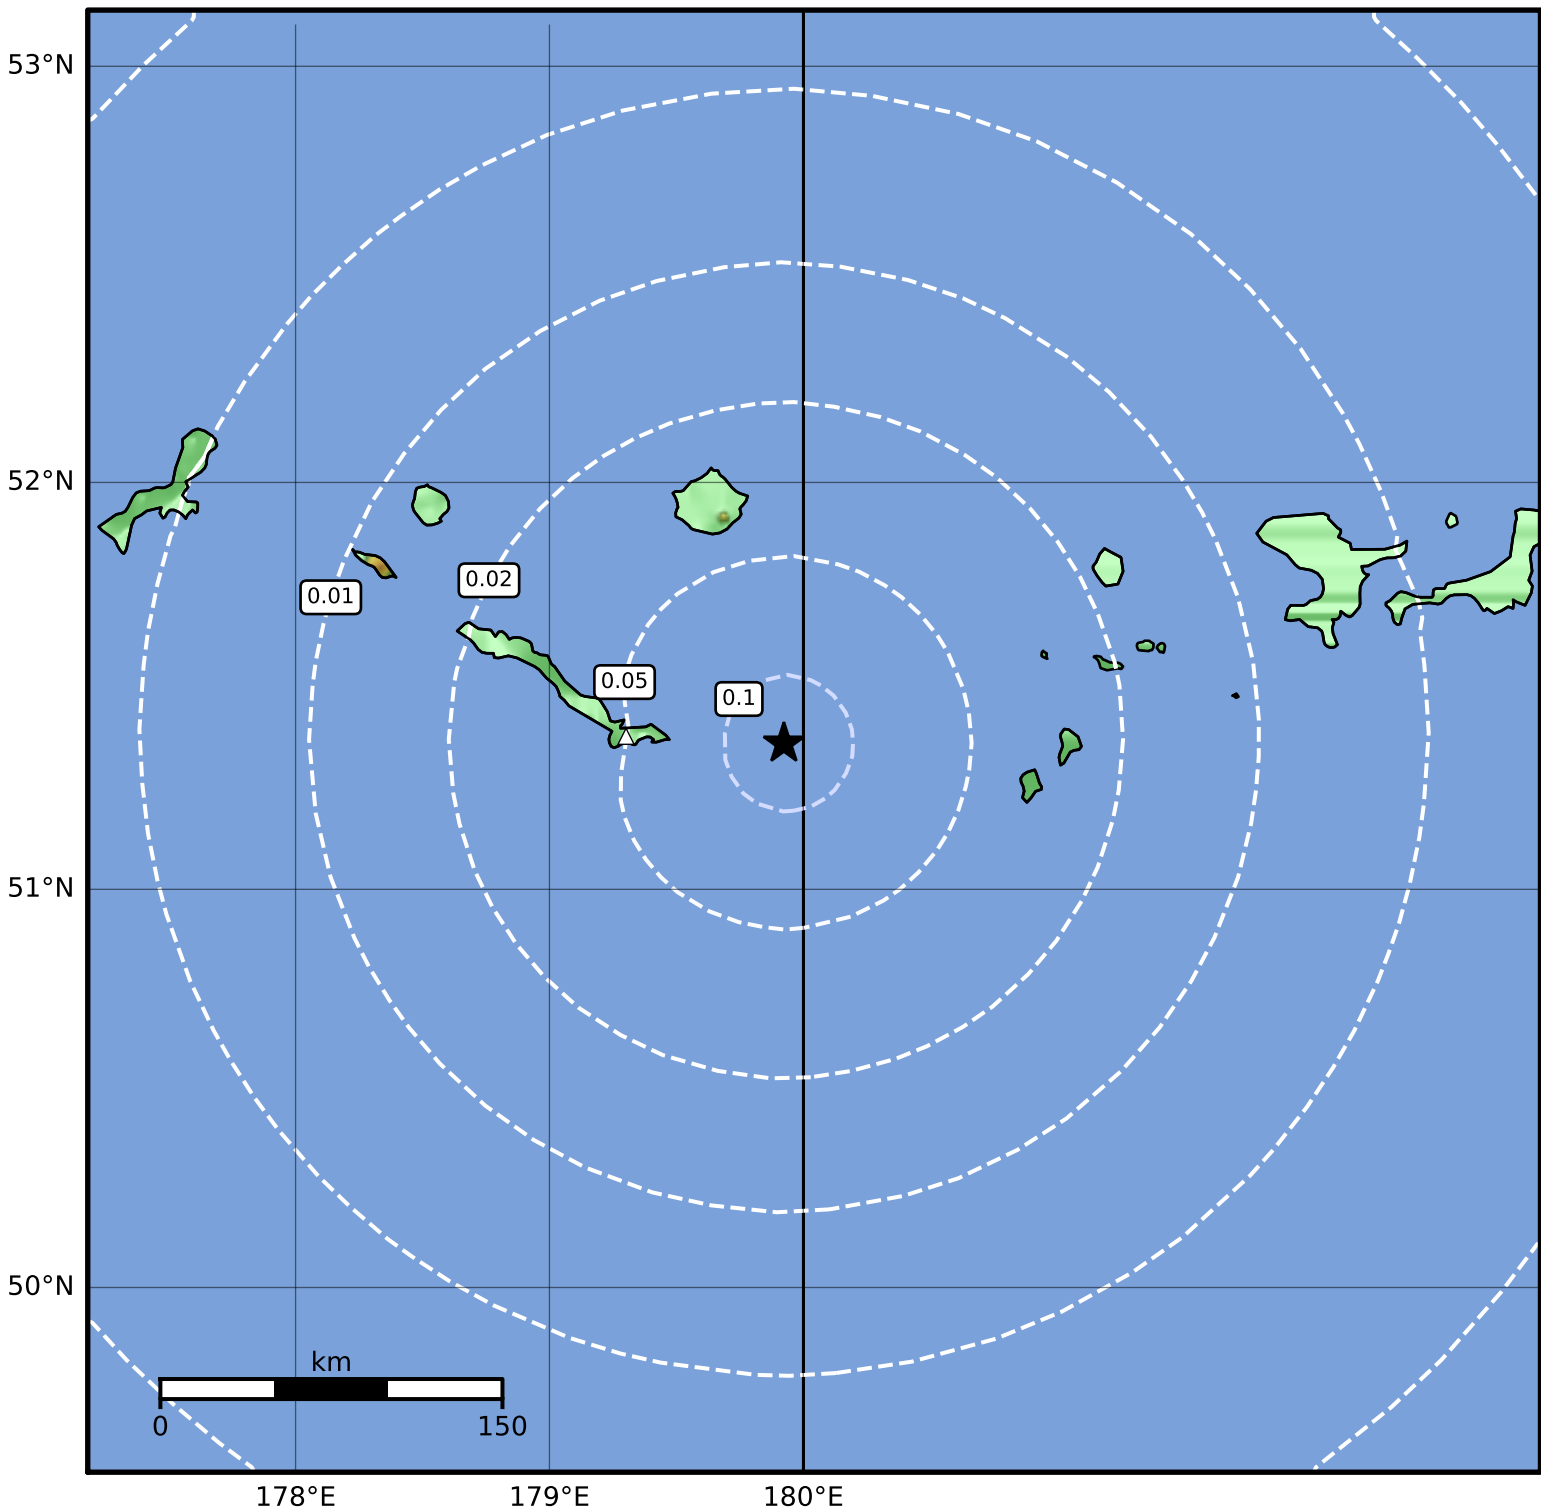

Peak Ground Acceleration Map Alaska Earthquake Center
 ShakeMap: 67 km (42 miles) ESE of Amchitka
 Aug 22, 2023 22:49:18 UTC M3.5 N51.36 E179.92 Depth: 47.2km ID:ak023ard5adl

PGA (%g)	0.1	0.2	0.5	1	2	5	10	20	50	100	200
----------	-----	-----	-----	---	---	---	----	----	----	-----	-----

Scale based on Worden et al. (2012)

Version 1: Processed 2023-08-22T22:51:59Z

△ Seismic Instrument ○ Reported Intensity

★ Epicenter