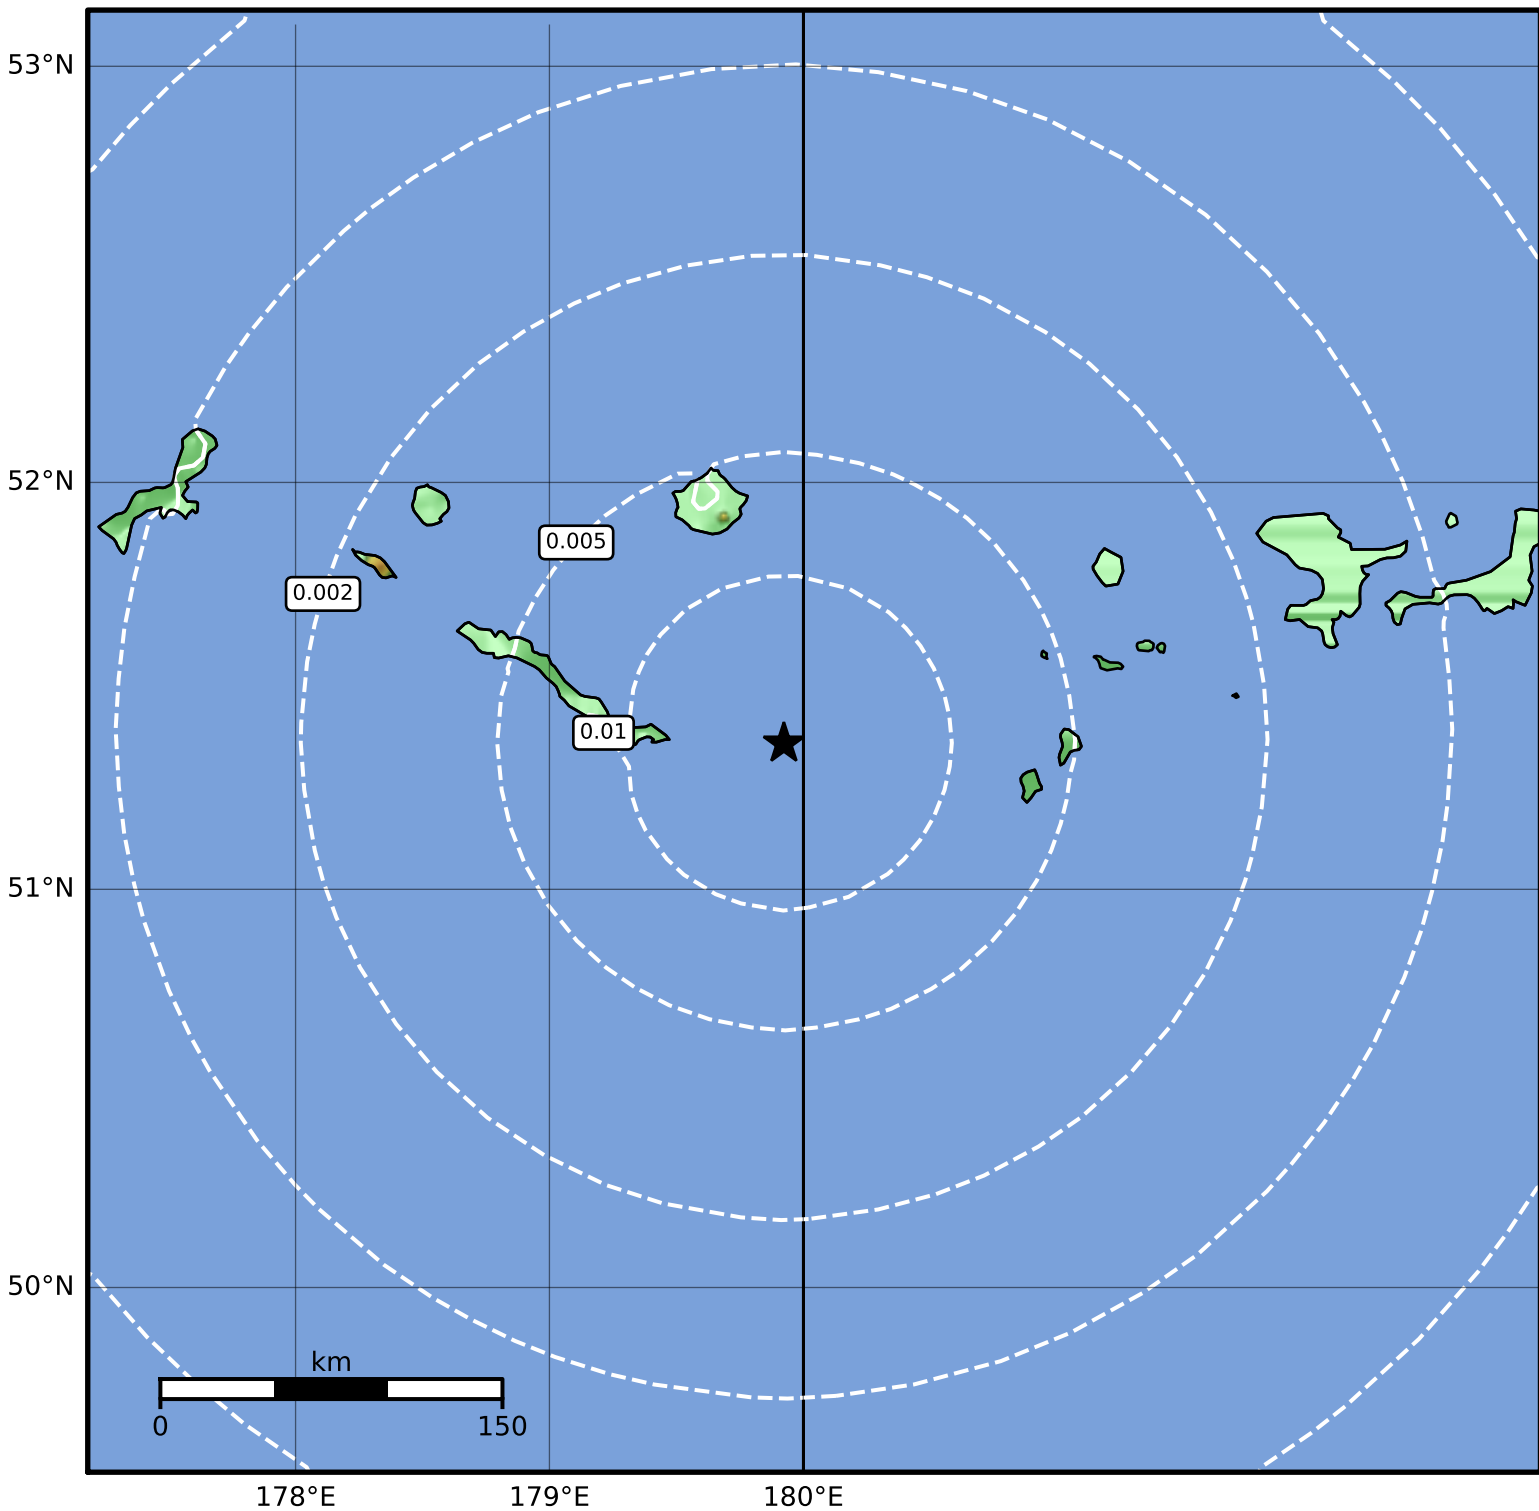

Peak Ground Velocity Map Alaska Earthquake Center
ShakeMap: 67 km (42 miles) ESE of Amchitka
Aug 22, 2023 22:49:18 UTC M3.5 N51.36 E179.92 Depth: 47.2km ID:ak023ard5adl

Scale based on Worden et al. (2012)

Version 1: Processed 2023-08-22T22:51:59Z

△ Seismic Instrument ○ Reported Intensity

★ Epicenter