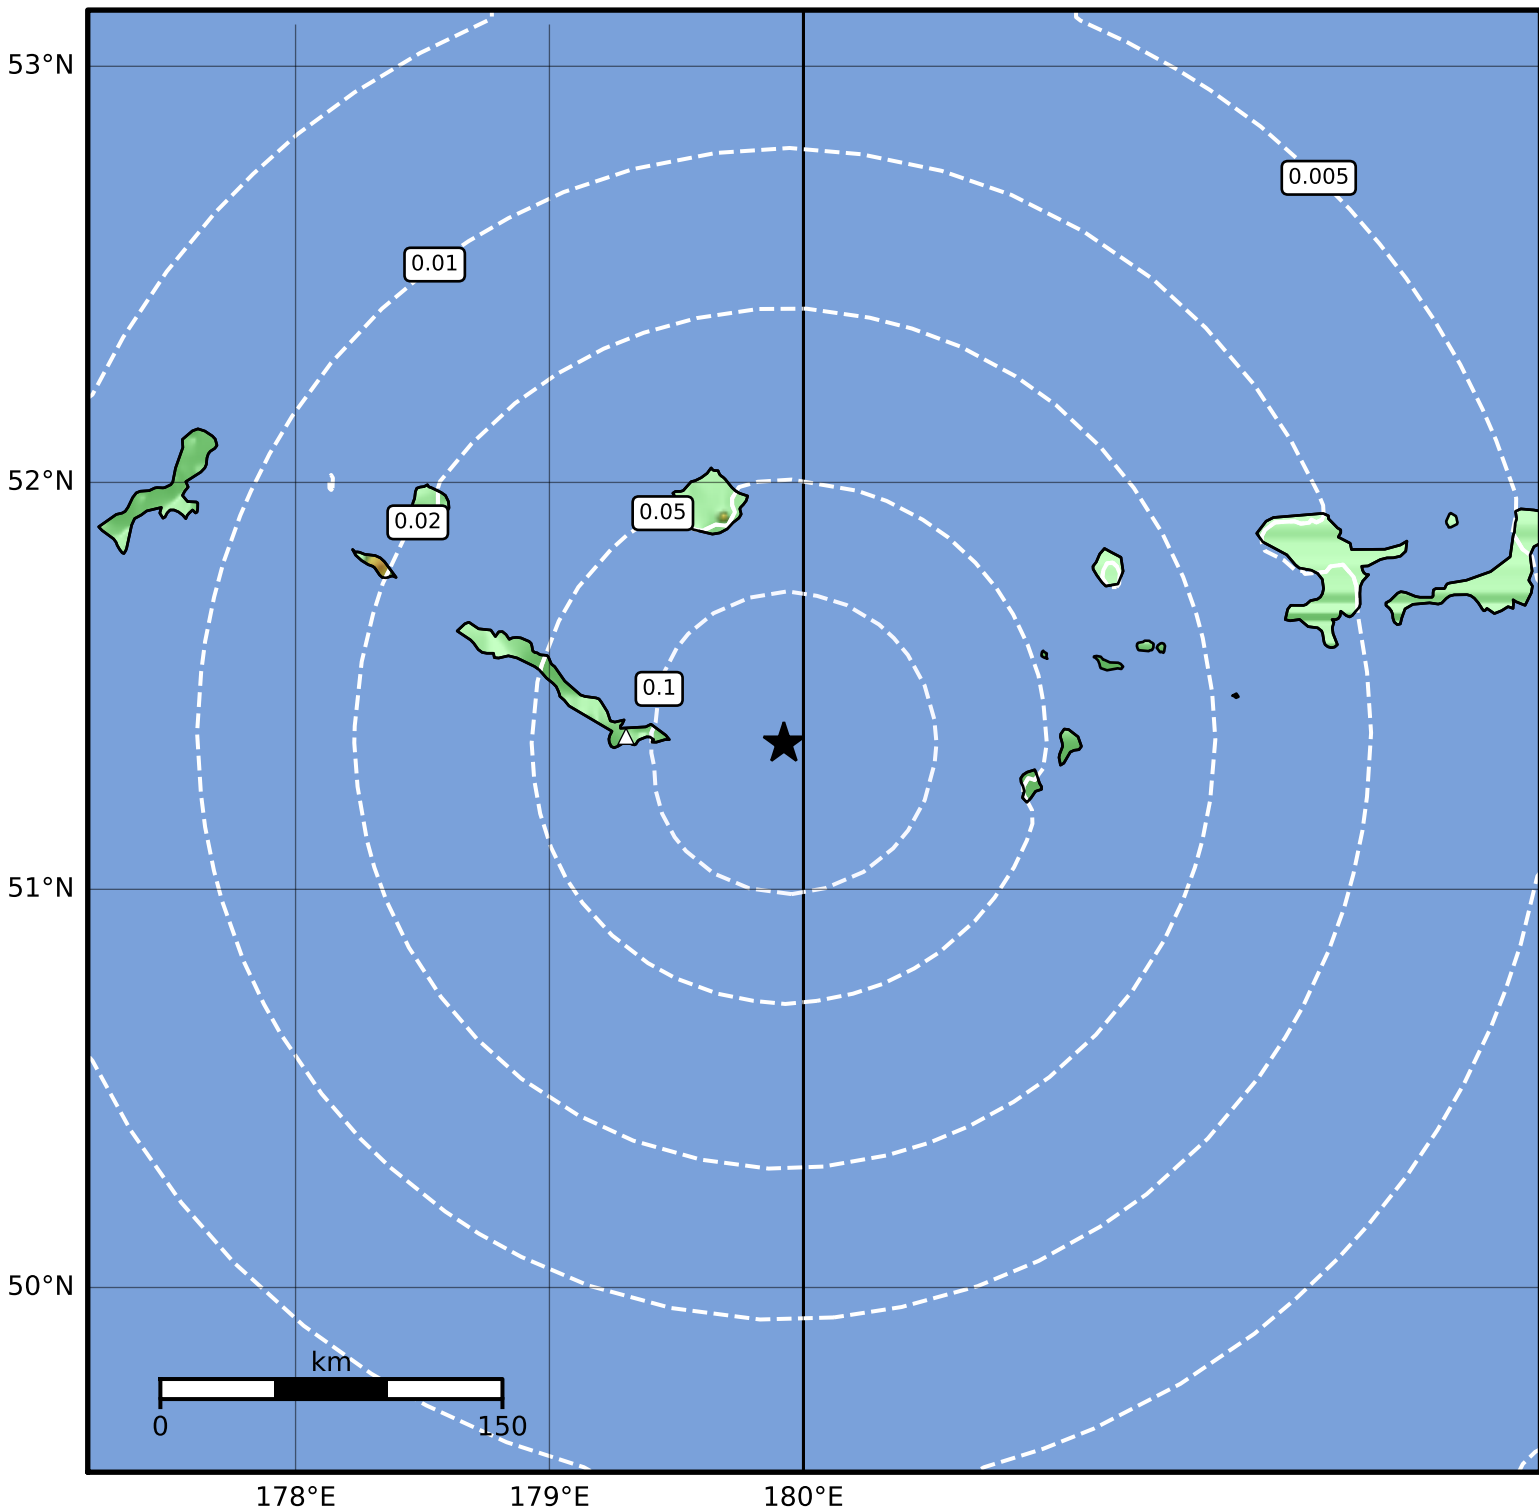

0.3 Second Peak Spectral Acceleration Map Alaska Earthquake Center
 ShakeMap: 67 km (42 miles) ESE of Amchitka
 Aug 22, 2023 22:49:18 UTC M3.5 N51.36 E179.92 Depth: 47.2km ID:ak023ard5adl

SA(0.3) (%g)	0.1	0.2	0.5	1	2	5	10	20	50	100	200
--------------	-----	-----	-----	---	---	---	----	----	----	-----	-----

Scale based on Worden et al. (2012)

Version 1: Processed 2023-08-22T22:51:59Z

△ Seismic Instrument ○ Reported Intensity

★ Epicenter