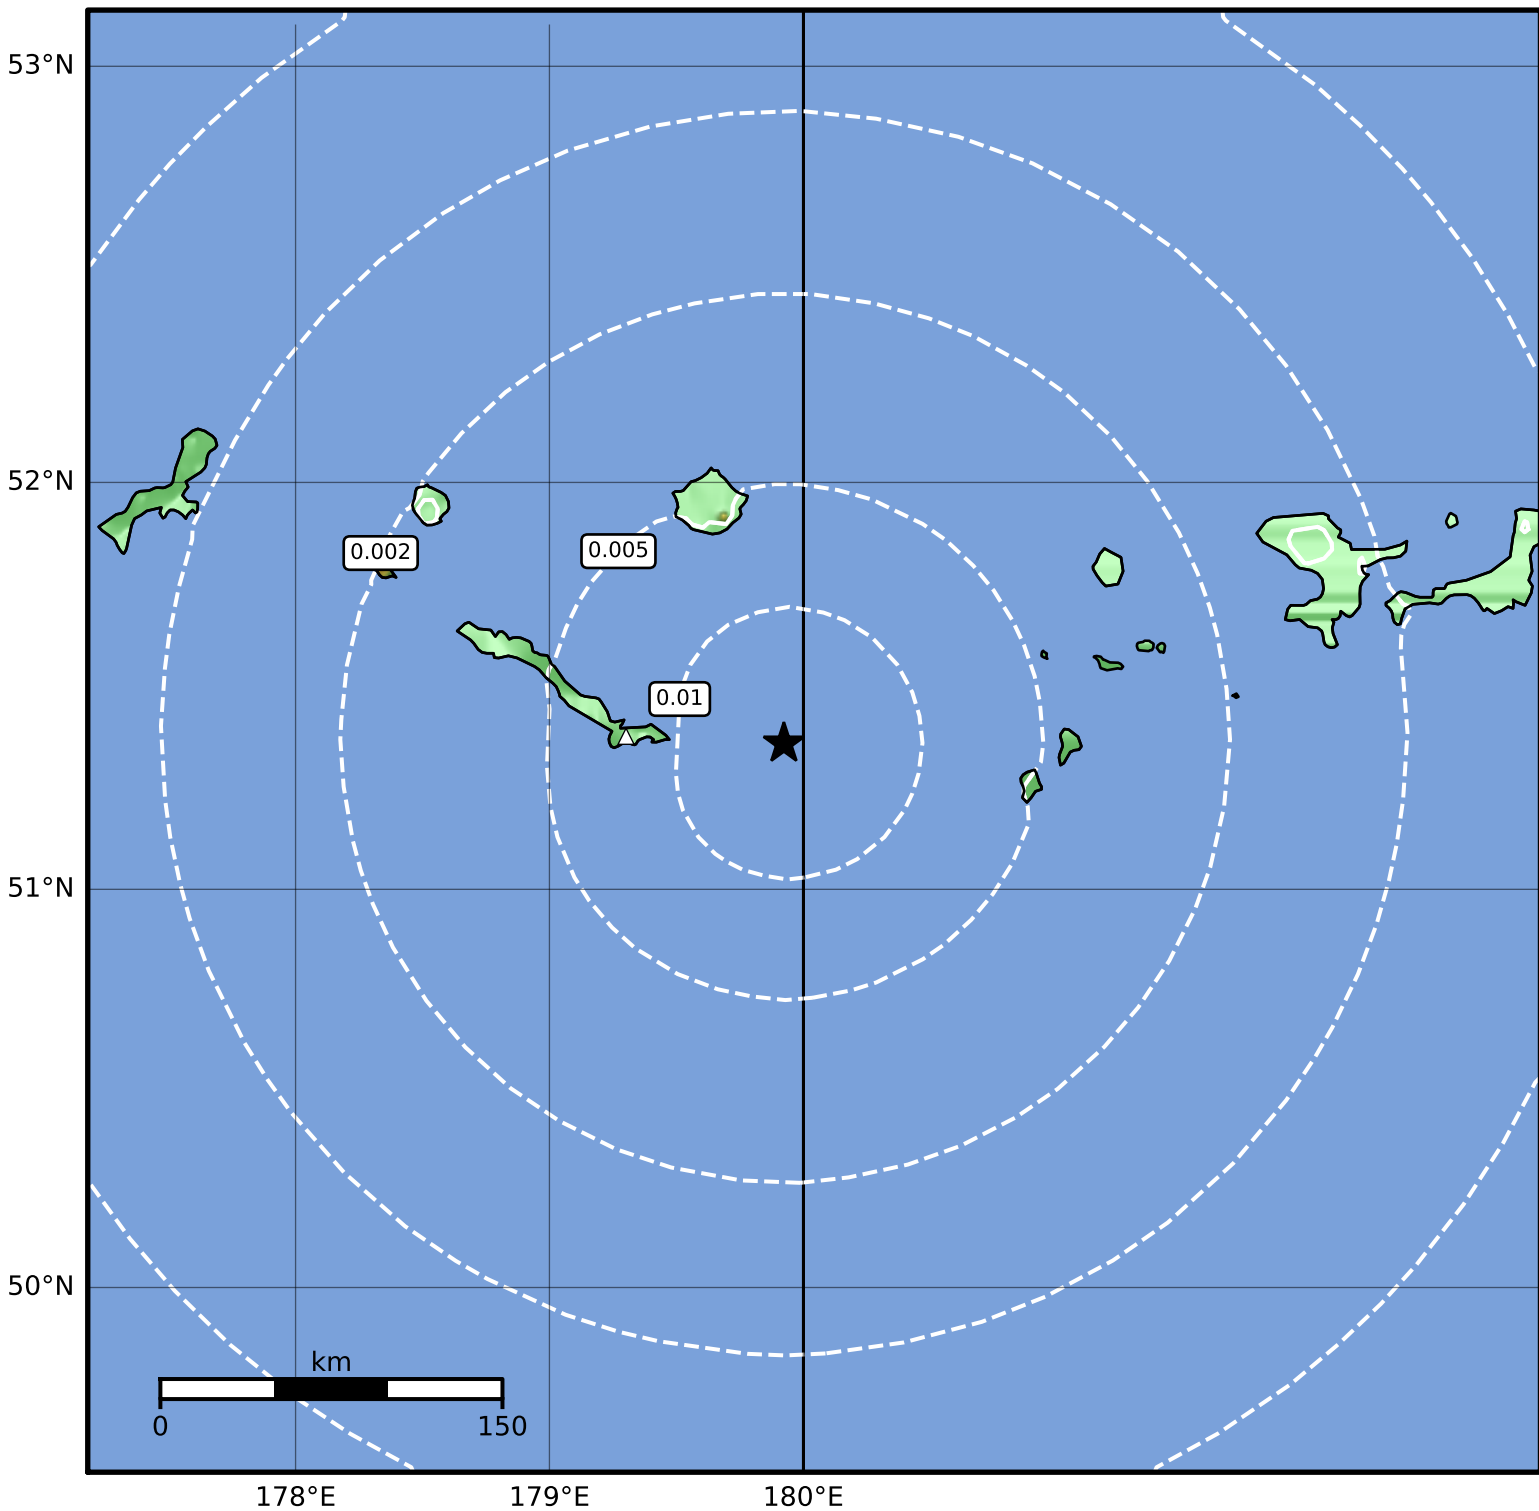

1.0 Second Peak Spectral Acceleration Map Alaska Earthquake Center
 ShakeMap: 67 km (42 miles) ESE of Amchitka
 Aug 22, 2023 22:49:18 UTC M3.5 N51.36 E179.92 Depth: 47.2km ID:ak023ard5adl

SA(1.0) (%g)	0.1	0.2	0.5	1	2	5	10	20	50	100	200
--------------	-----	-----	-----	---	---	---	----	----	----	-----	-----

Scale based on Worden et al. (2012)

Version 1: Processed 2023-08-22T22:51:59Z

△ Seismic Instrument ○ Reported Intensity

★ Epicenter