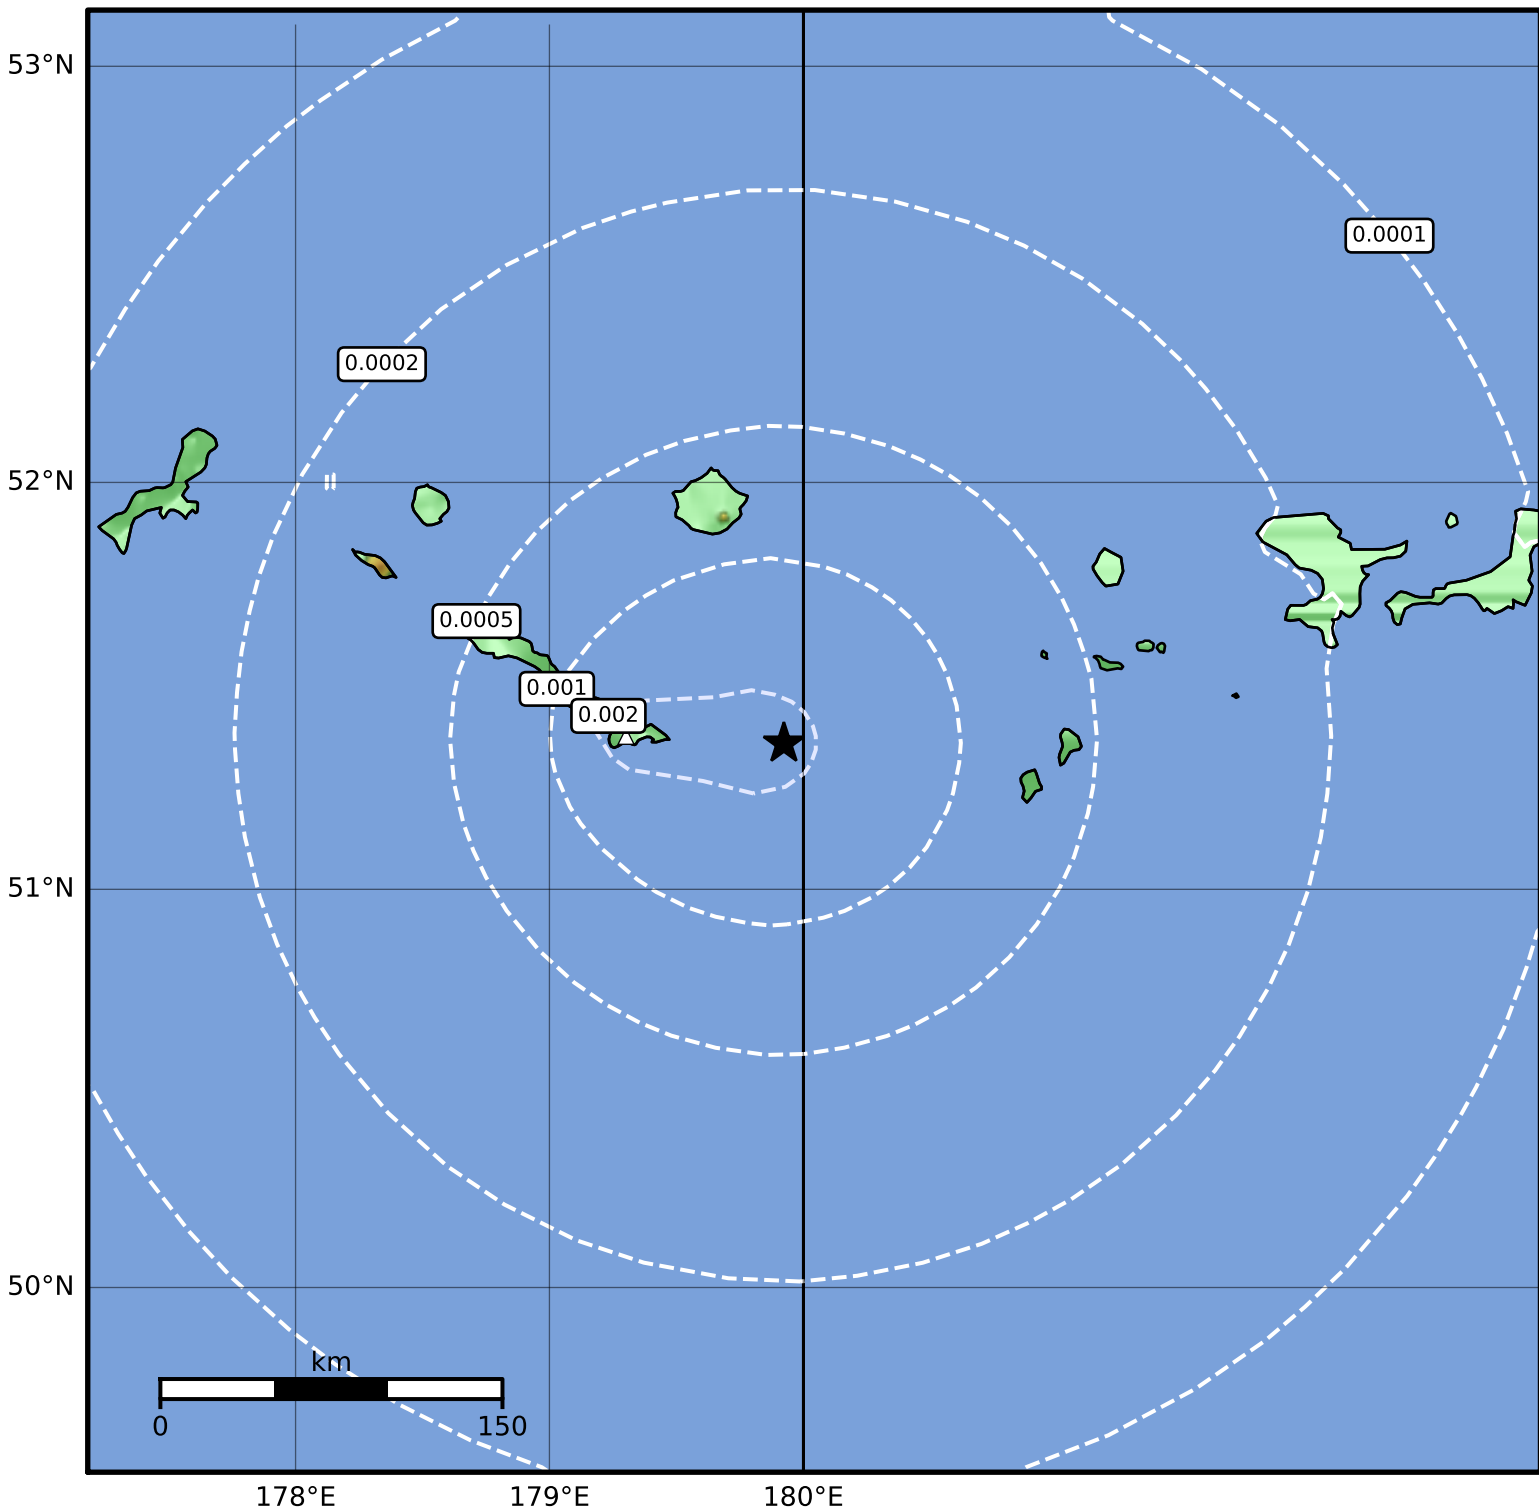

3.0 Second Peak Spectral Acceleration Map Alaska Earthquake Center
 ShakeMap: 67 km (42 miles) ESE of Amchitka
 Aug 22, 2023 22:49:18 UTC M3.5 N51.36 E179.92 Depth: 47.2km ID:ak023ard5adl

Scale based on Worden et al. (2012)

Version 1: Processed 2023-08-22T22:51:59Z

△ Seismic Instrument ○ Reported Intensity

★ Epicenter