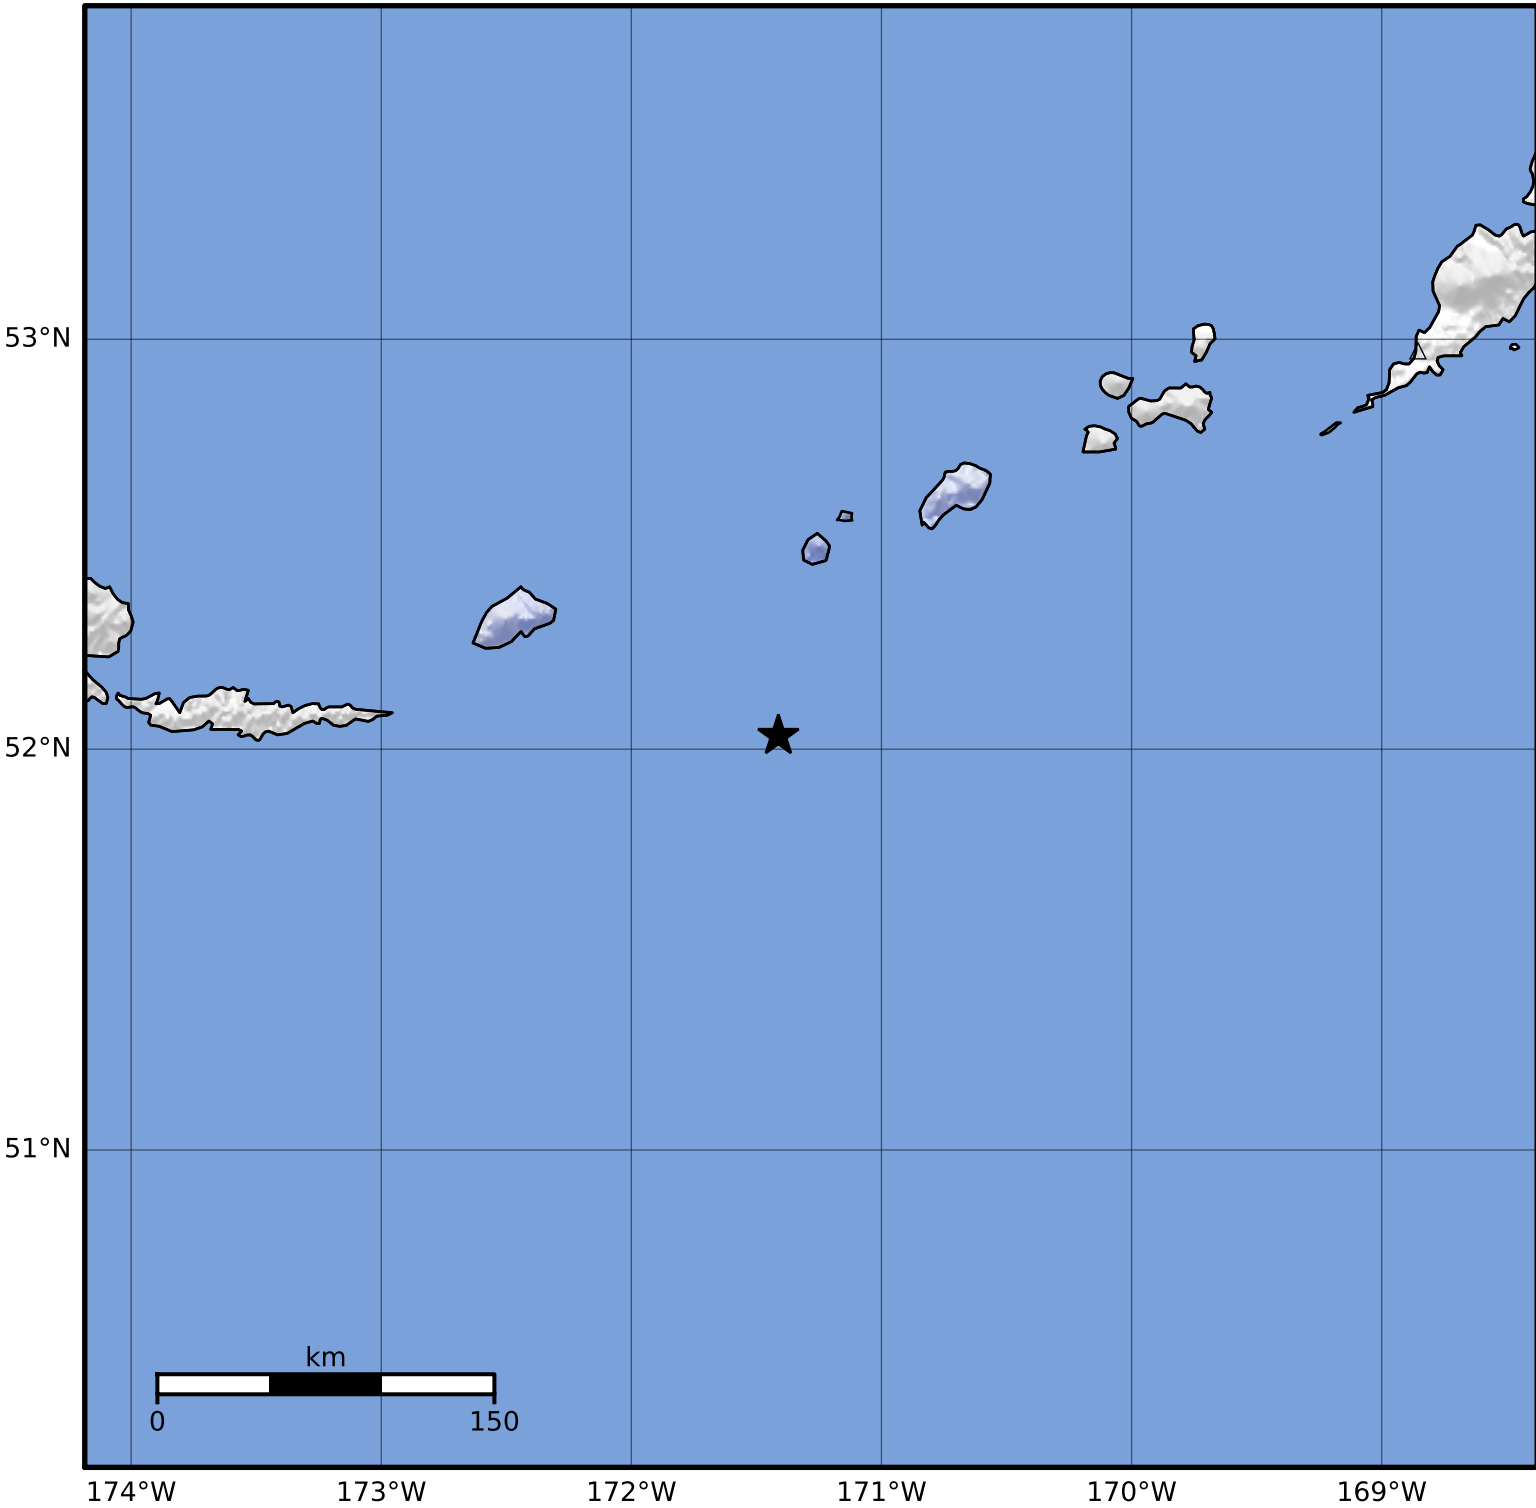

Macroseismic Intensity Map Alaska Earthquake Center
 ShakeMap: 53 km (33 miles) SE of Amukta Pass
 Aug 24, 2023 08:33:31 UTC M4.1 N52.03 W171.41 Depth: 41.5km ID:ak023aufsi4x

SHAKING	Not felt	Weak	Light	Moderate	Strong	Very strong	Severe	Violent	Extreme
DAMAGE	None	None	None	Very light	Light	Moderate	Moderate/heavy	Heavy	Very heavy
PGA(%g)	<0.0464	0.297	2.76	6.2	11.5	21.5	40.1	74.7	>139
PGV(cm/s)	<0.0215	0.135	1.41	4.65	9.64	20	41.4	85.8	>178
INTENSITY	I	II-III	IV	V	VI	VII	VIII	IX	X+

Scale based on Worden et al. (2012) Version 2: Processed 2023-08-24T17:24:13Z
 △ Seismic Instrument ○ Reported Intensity ★ Epicenter