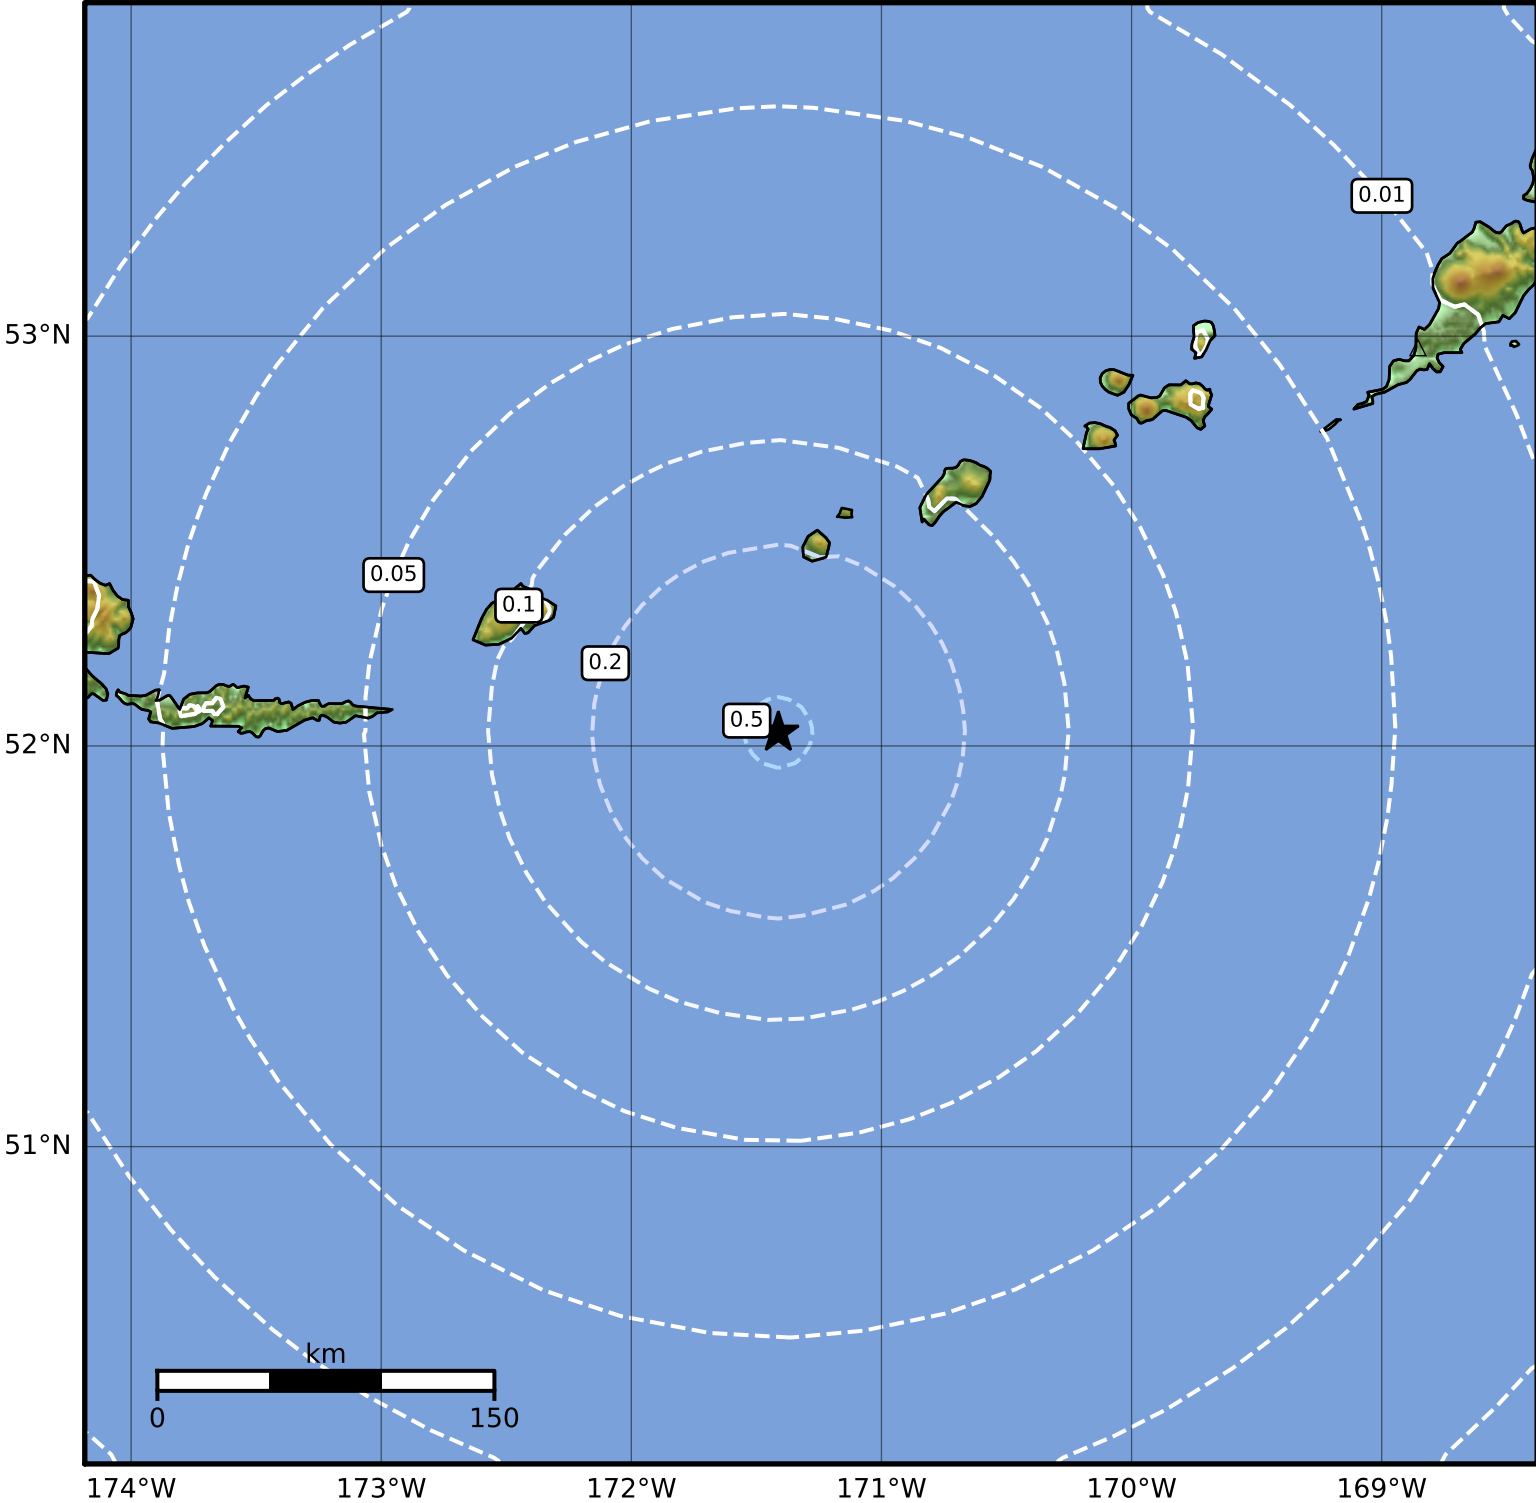

0.3 Second Peak Spectral Acceleration Map Alaska Earthquake Center
 ShakeMap: 53 km (33 miles) SE of Amukta Pass
 Aug 24, 2023 08:33:31 UTC M4.1 N52.03 W171.41 Depth: 41.5km ID:ak023aufsi4x

SA(0.3) (%g)	0.1	0.2	0.5	1	2	5	10	20	50	100	200
---------------------	------------	------------	------------	----------	----------	----------	-----------	-----------	-----------	------------	------------

Scale based on Worden et al. (2012)

Version 2: Processed 2023-08-24T17:24:13Z

△ Seismic Instrument ○ Reported Intensity

★ Epicenter