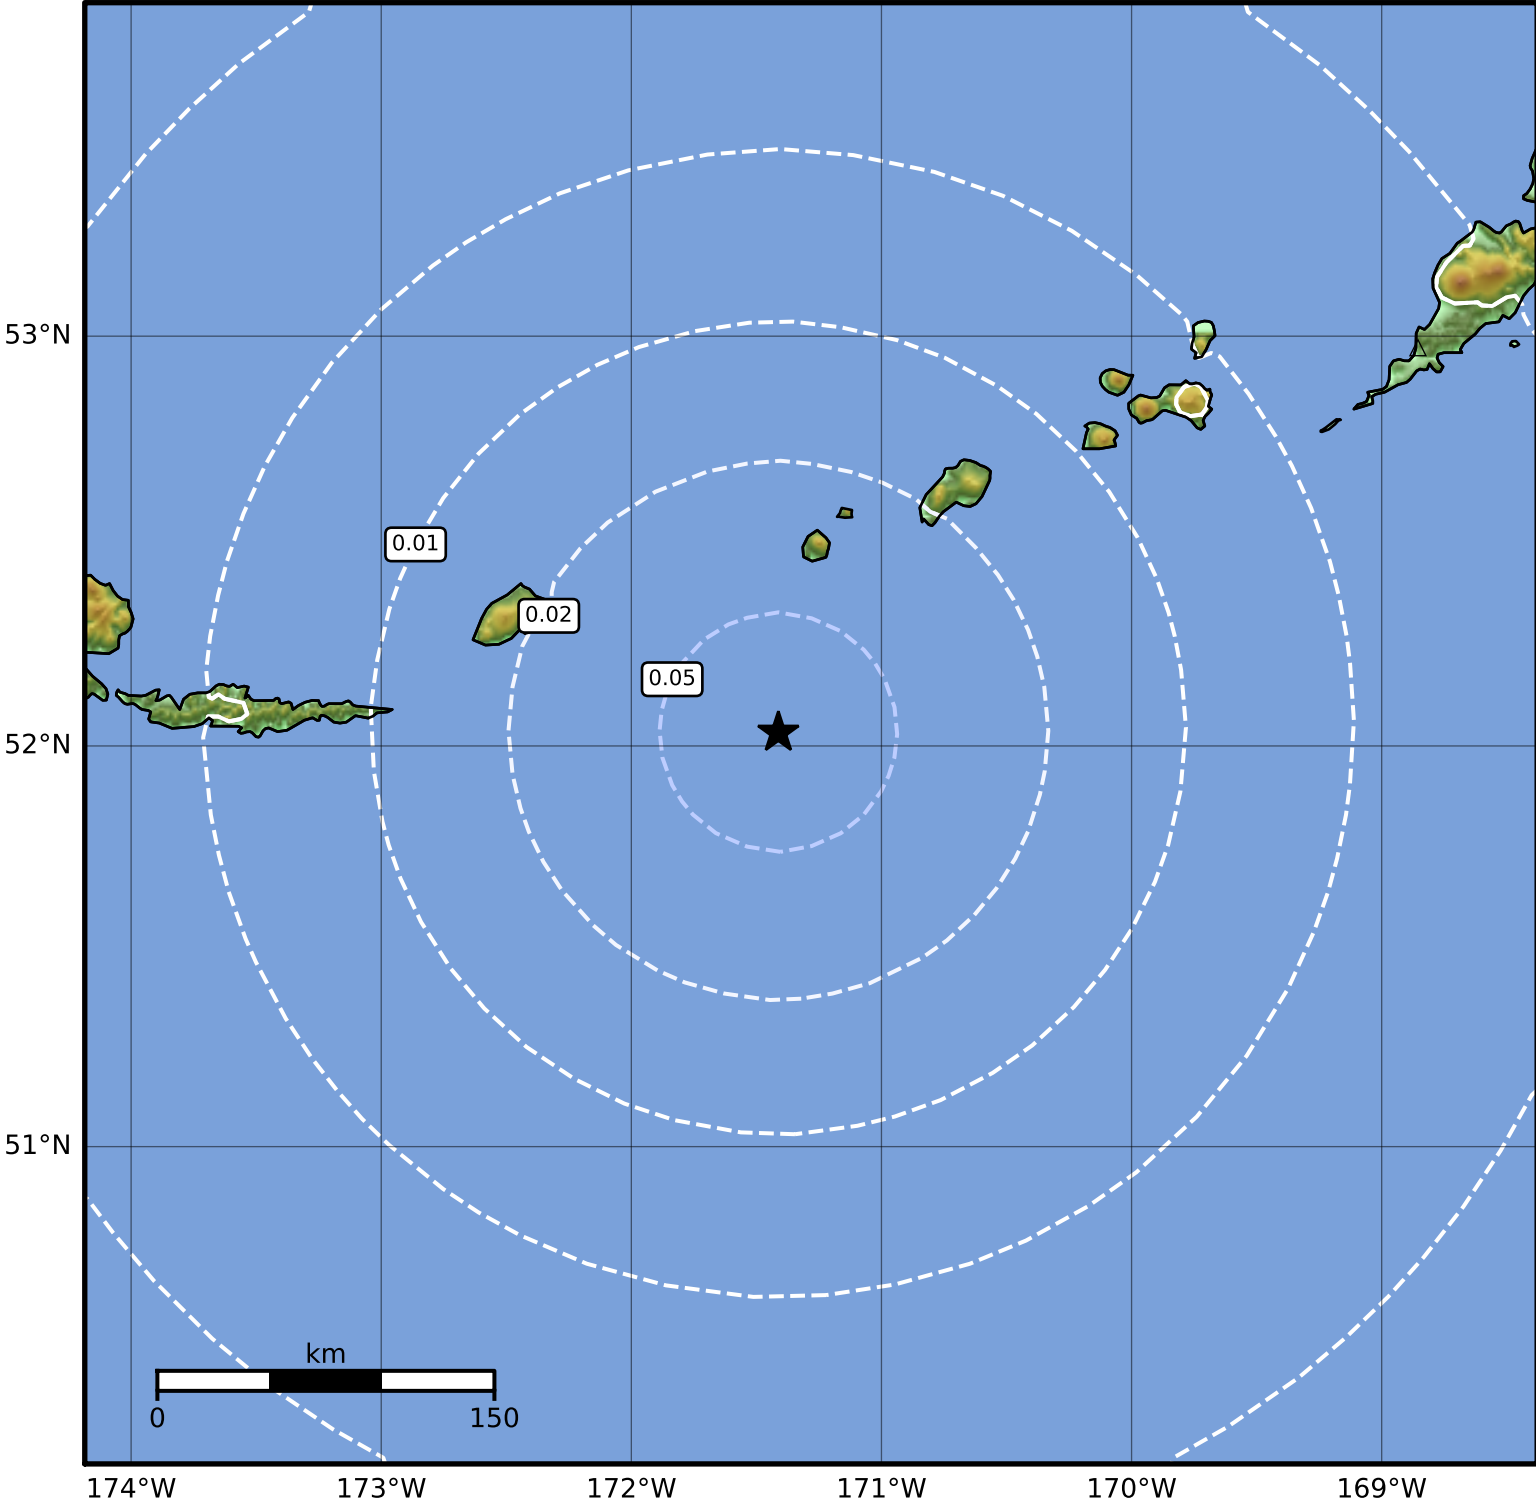

1.0 Second Peak Spectral Acceleration Map Alaska Earthquake Center
 ShakeMap: 53 km (33 miles) SE of Amukta Pass
 Aug 24, 2023 08:33:31 UTC M4.1 N52.03 W171.41 Depth: 41.5km ID:ak023aufsi4x

SA(1.0) (%g)	0.1	0.2	0.5	1	2	5	10	20	50	100	200
---------------------	------------	------------	------------	----------	----------	----------	-----------	-----------	-----------	------------	------------

Scale based on Worden et al. (2012)

Version 2: Processed 2023-08-24T17:24:13Z

△ Seismic Instrument ○ Reported Intensity

★ Epicenter