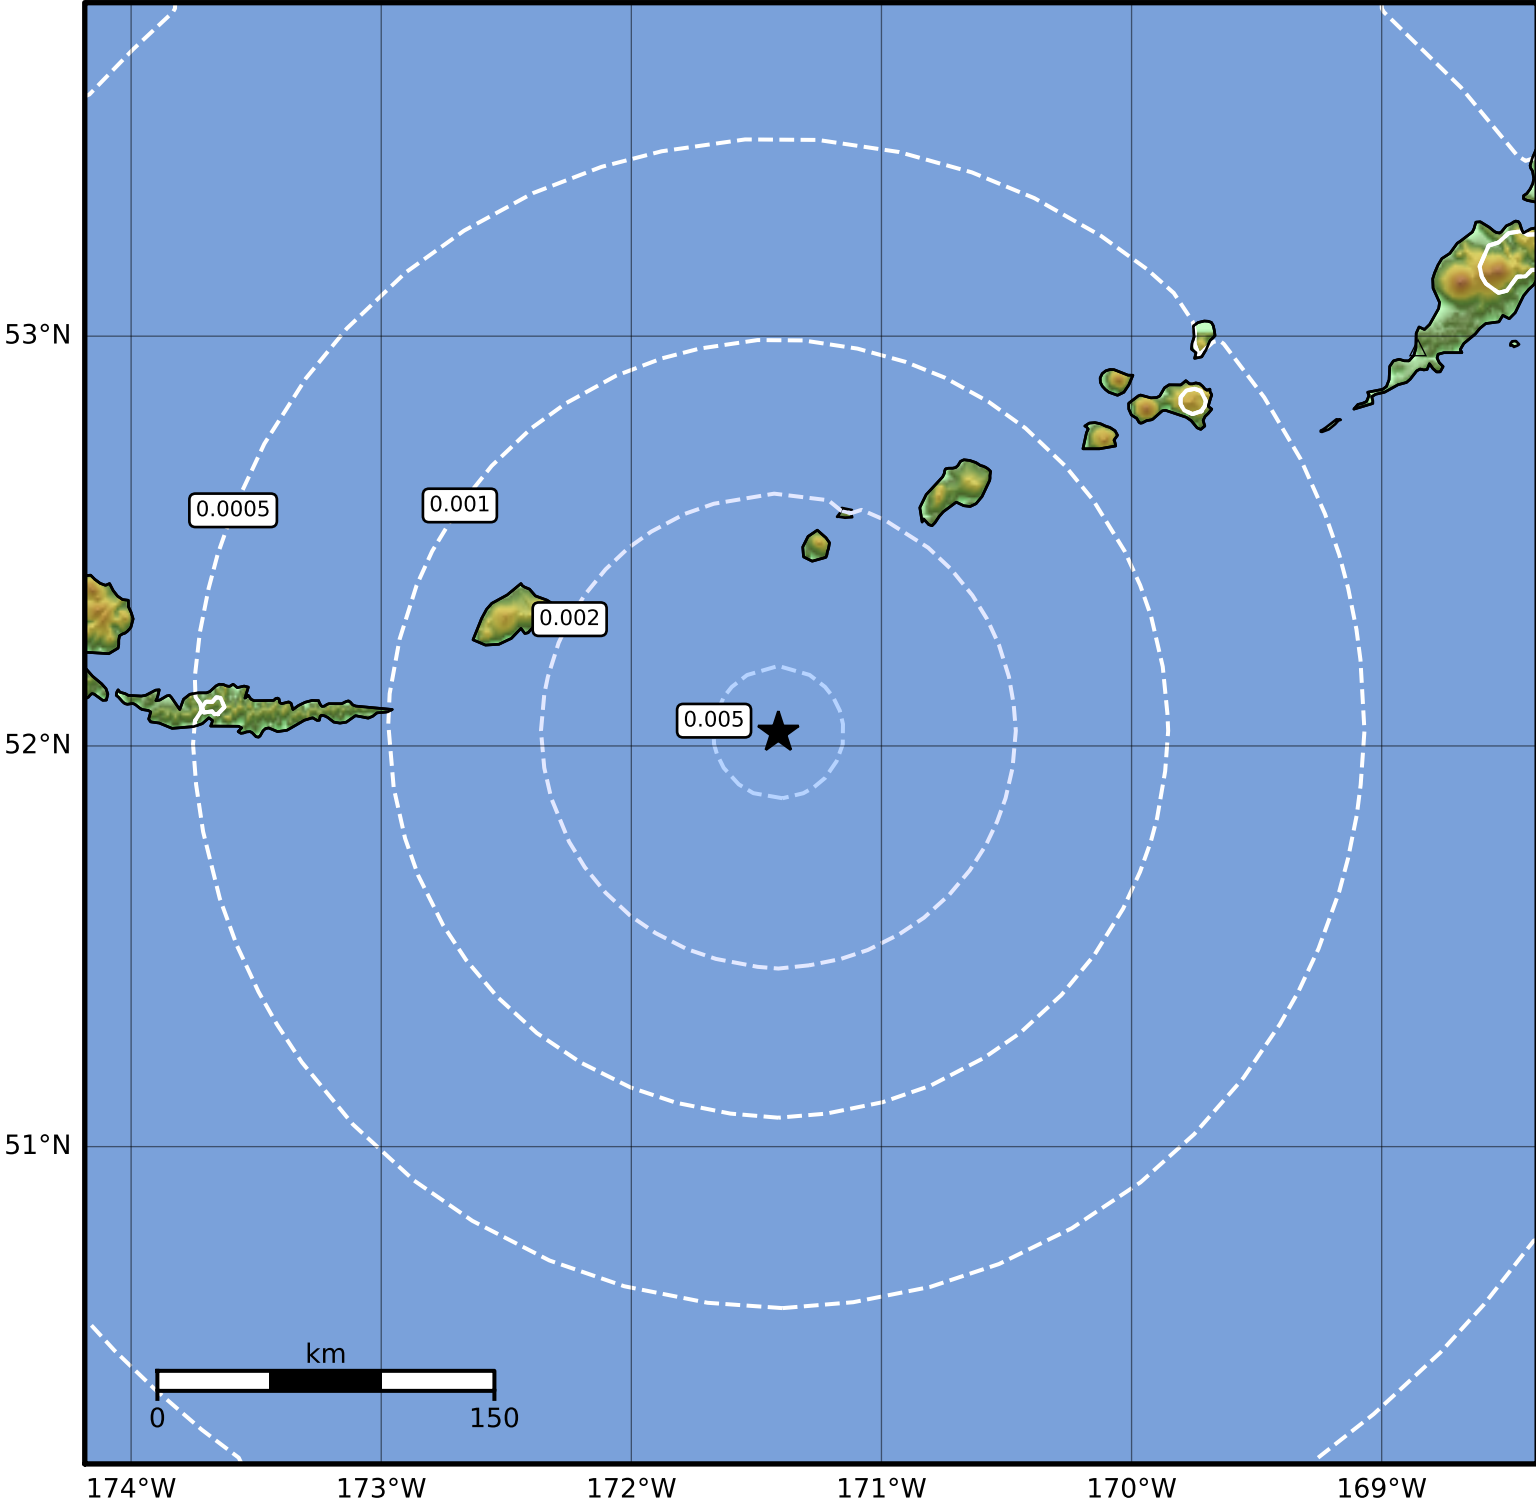

3.0 Second Peak Spectral Acceleration Map Alaska Earthquake Center  
 ShakeMap: 53 km (33 miles) SE of Amukta Pass  
 Aug 24, 2023 08:33:31 UTC M4.1 N52.03 W171.41 Depth: 41.5km ID:ak023aufsi4x

SA(3.0) (%g)	0.1	0.2	0.5	1	2	5	10	20	50

Scale based on Worden et al. (2012)

Version 2: Processed 2023-08-24T17:24:13Z

△ Seismic Instrument ○ Reported Intensity

★ Epicenter