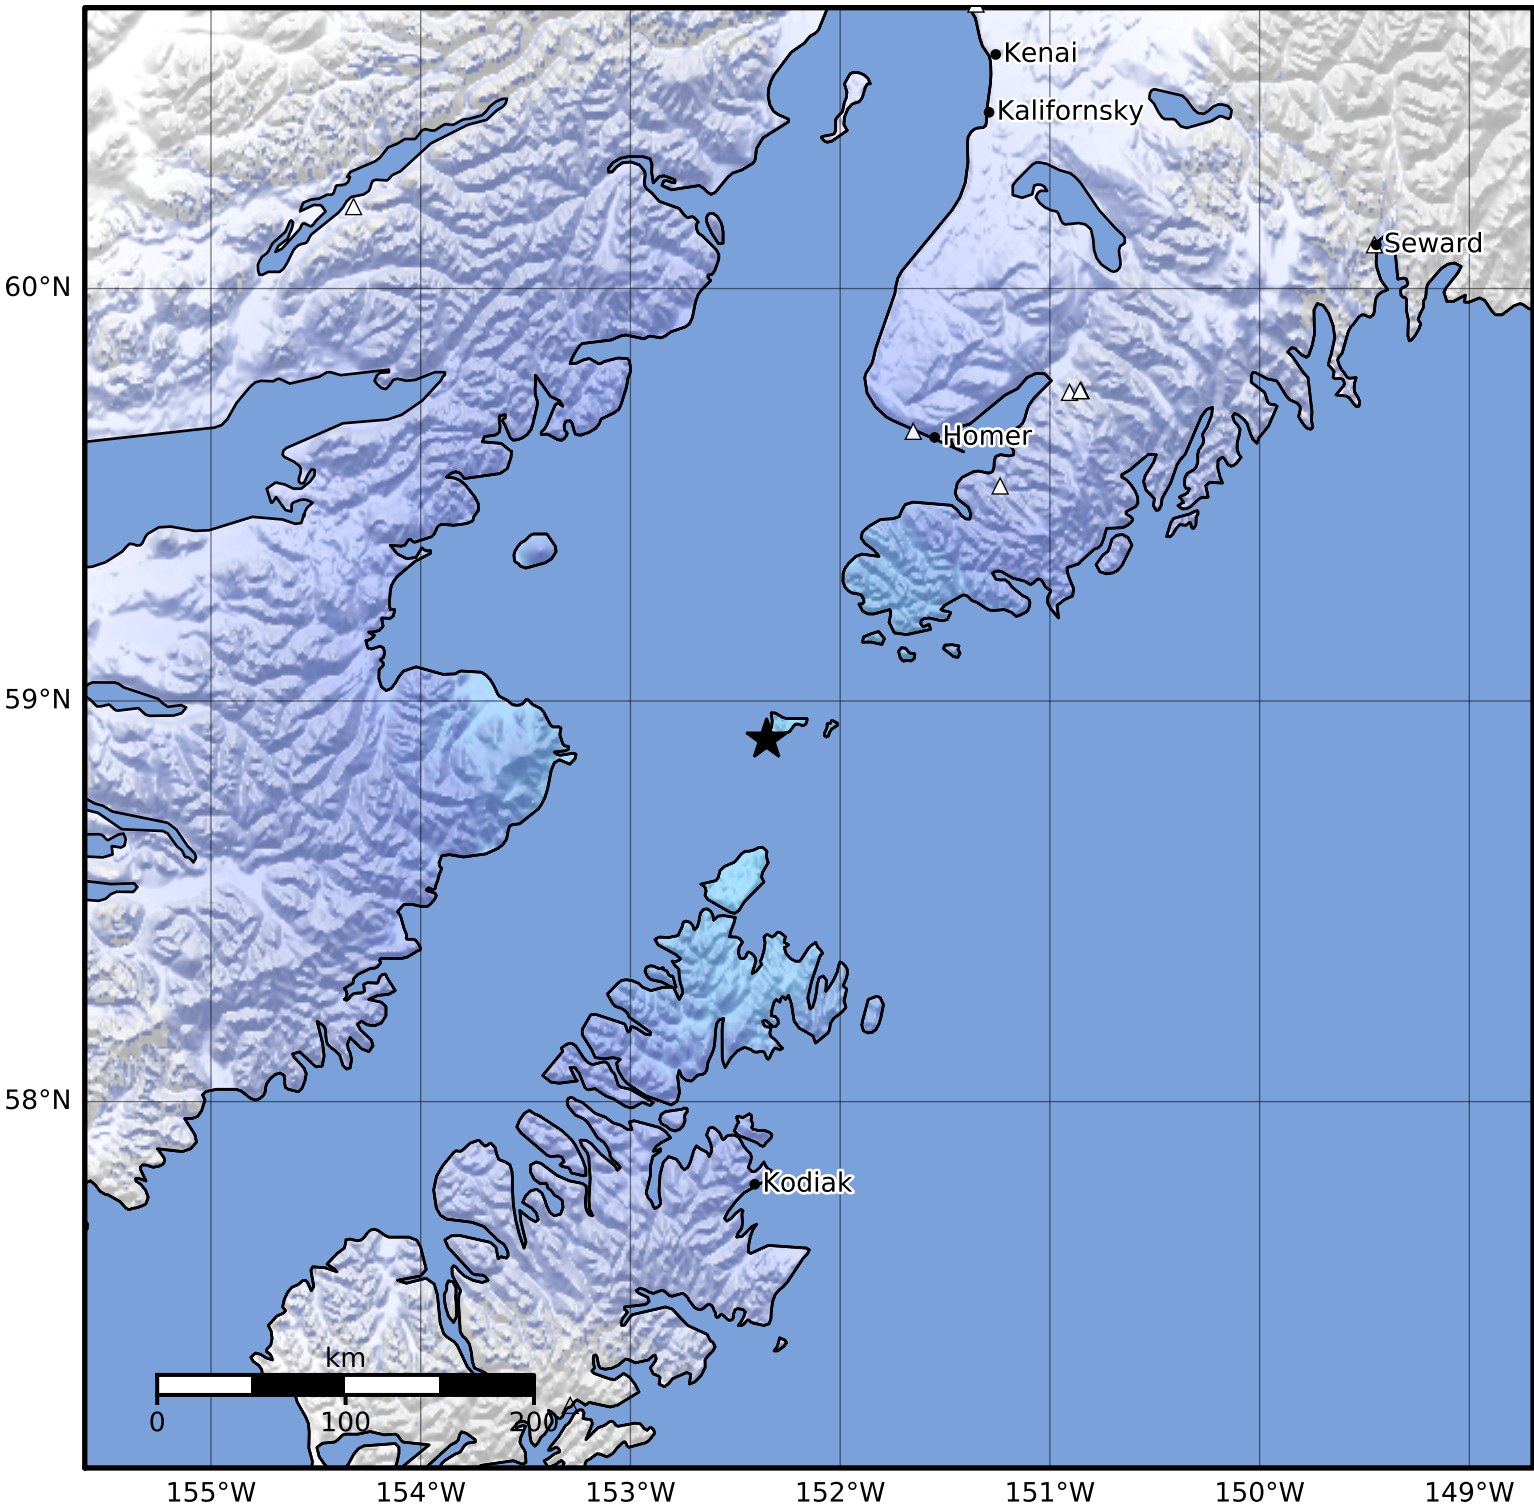

Macroseismic Intensity Map Alaska Earthquake Center
 ShakeMap: 55 km (34 miles) SSW of Nanwalek
 Aug 25, 2023 12:18:02 UTC M3.7 N58.91 W152.35 Depth: 58.7km ID:ak023aw5mbdk

SHAKING	Not felt	Weak	Light	Moderate	Strong	Very strong	Severe	Violent	Extreme
DAMAGE	None	None	None	Very light	Light	Moderate	Moderate/heavy	Heavy	Very heavy
PGA(%g)	<0.0464	0.297	2.76	6.2	11.5	21.5	40.1	74.7	>139
PGV(cm/s)	<0.0215	0.135	1.41	4.65	9.64	20	41.4	85.8	>178
INTENSITY	I	II-III	IV	V	VI	VII	VIII	IX	X+

Scale based on Worden et al. (2012)

Version 1: Processed 2023-08-25T12:23:44Z

△ Seismic Instrument ○ Reported Intensity

★ Epicenter