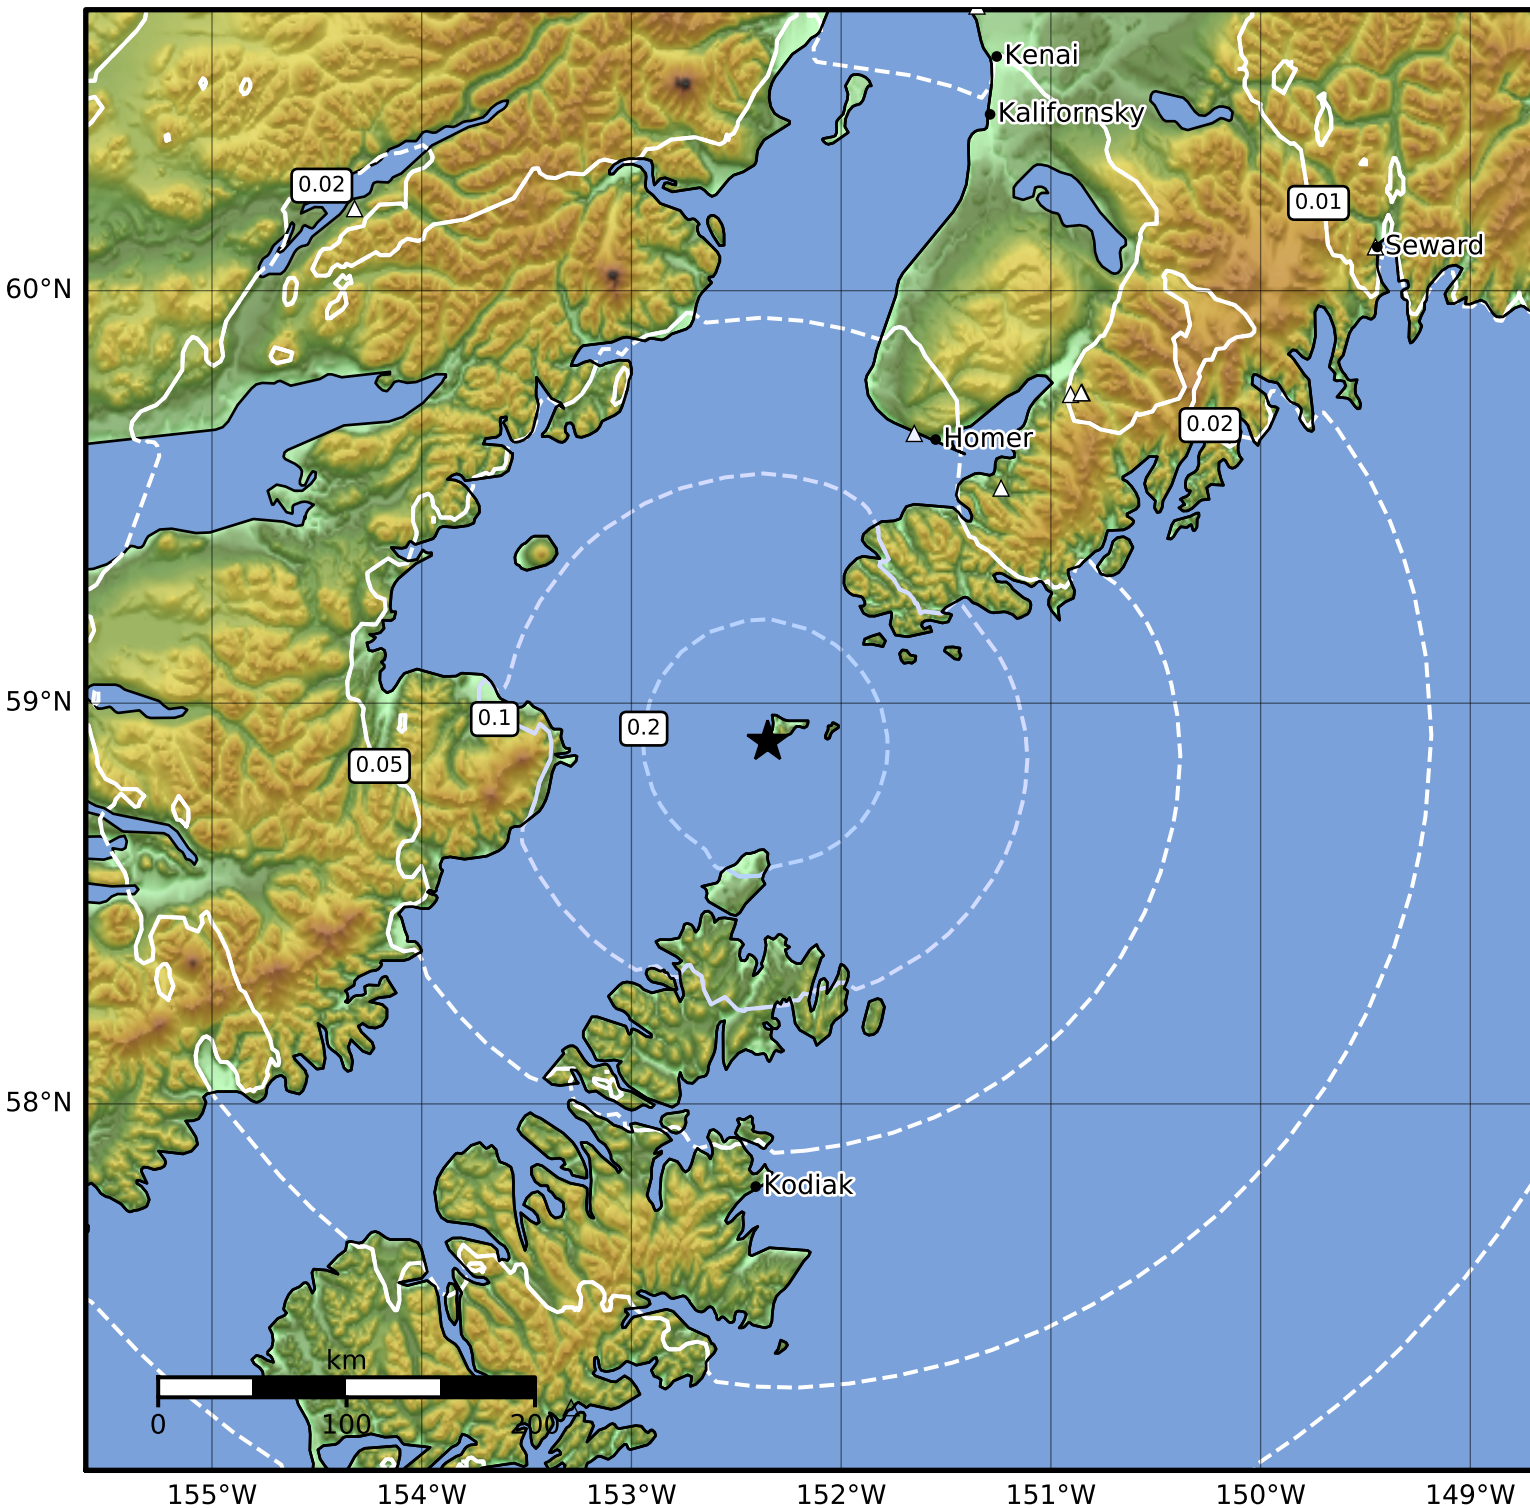

Peak Ground Acceleration Map Alaska Earthquake Center
 ShakeMap: 55 km (34 miles) SSW of Nanwalek
 Aug 25, 2023 12:18:02 UTC M3.7 N58.91 W152.35 Depth: 58.7km ID:ak023aw5mbdk

PGA (%g)	0.1	0.2	0.5	1	2	5	10	20	50	100	200
----------	-----	-----	-----	---	---	---	----	----	----	-----	-----

Scale based on Worden et al. (2012)

△ Seismic Instrument ○ Reported Intensity

★ Epicenter

Version 1: Processed 2023-08-25T12:23:44Z