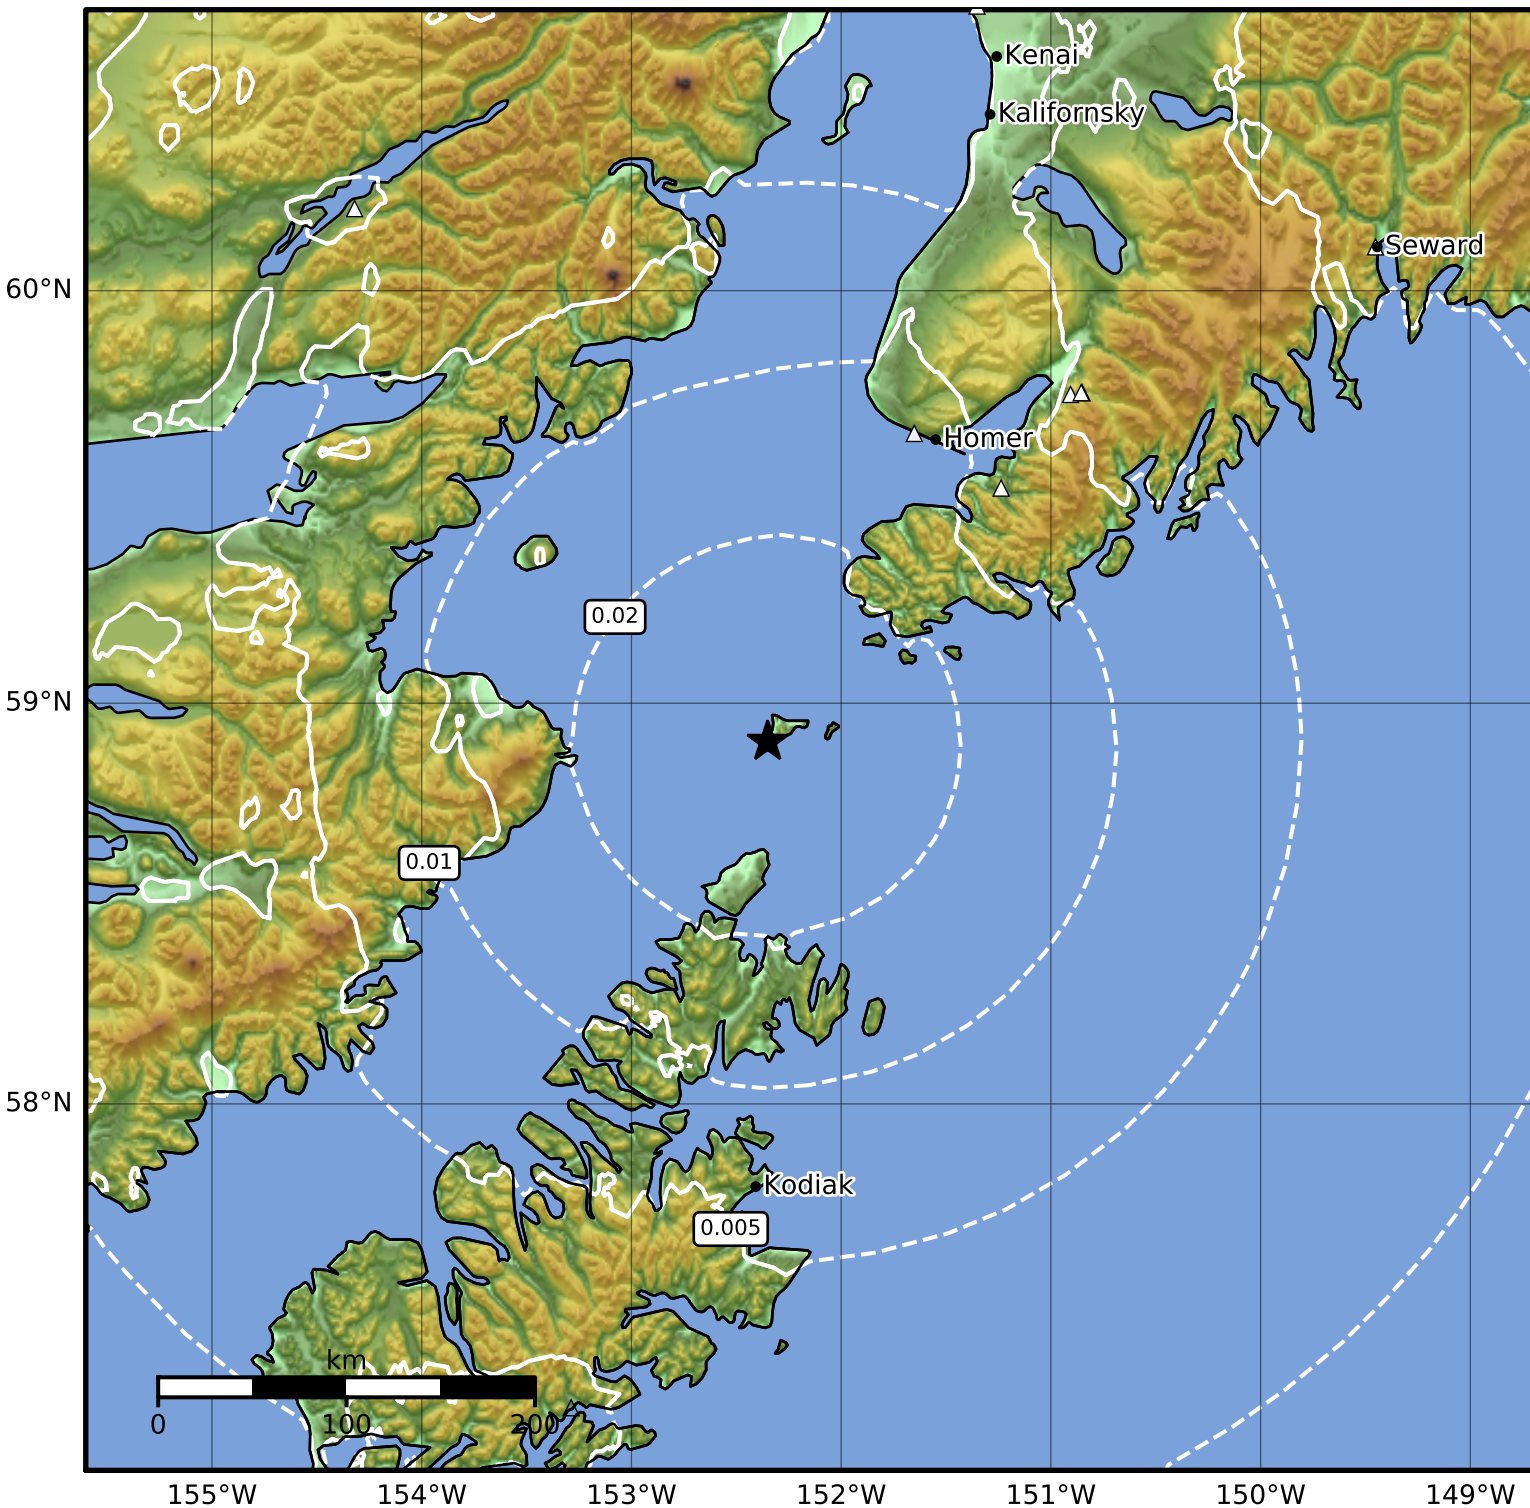

Peak Ground Velocity Map Alaska Earthquake Center
 ShakeMap: 55 km (34 miles) SSW of Nanwalek
 Aug 25, 2023 12:18:02 UTC M3.7 N58.91 W152.35 Depth: 58.7km ID:ak023aw5mbdk

PGV (cm/s)	0.1	0.2	0.5	1	2	5	10	20	50	100	200
------------	-----	-----	-----	---	---	---	----	----	----	-----	-----

Scale based on Worden et al. (2012)

Version 1: Processed 2023-08-25T12:23:44Z

△ Seismic Instrument ○ Reported Intensity

★ Epicenter