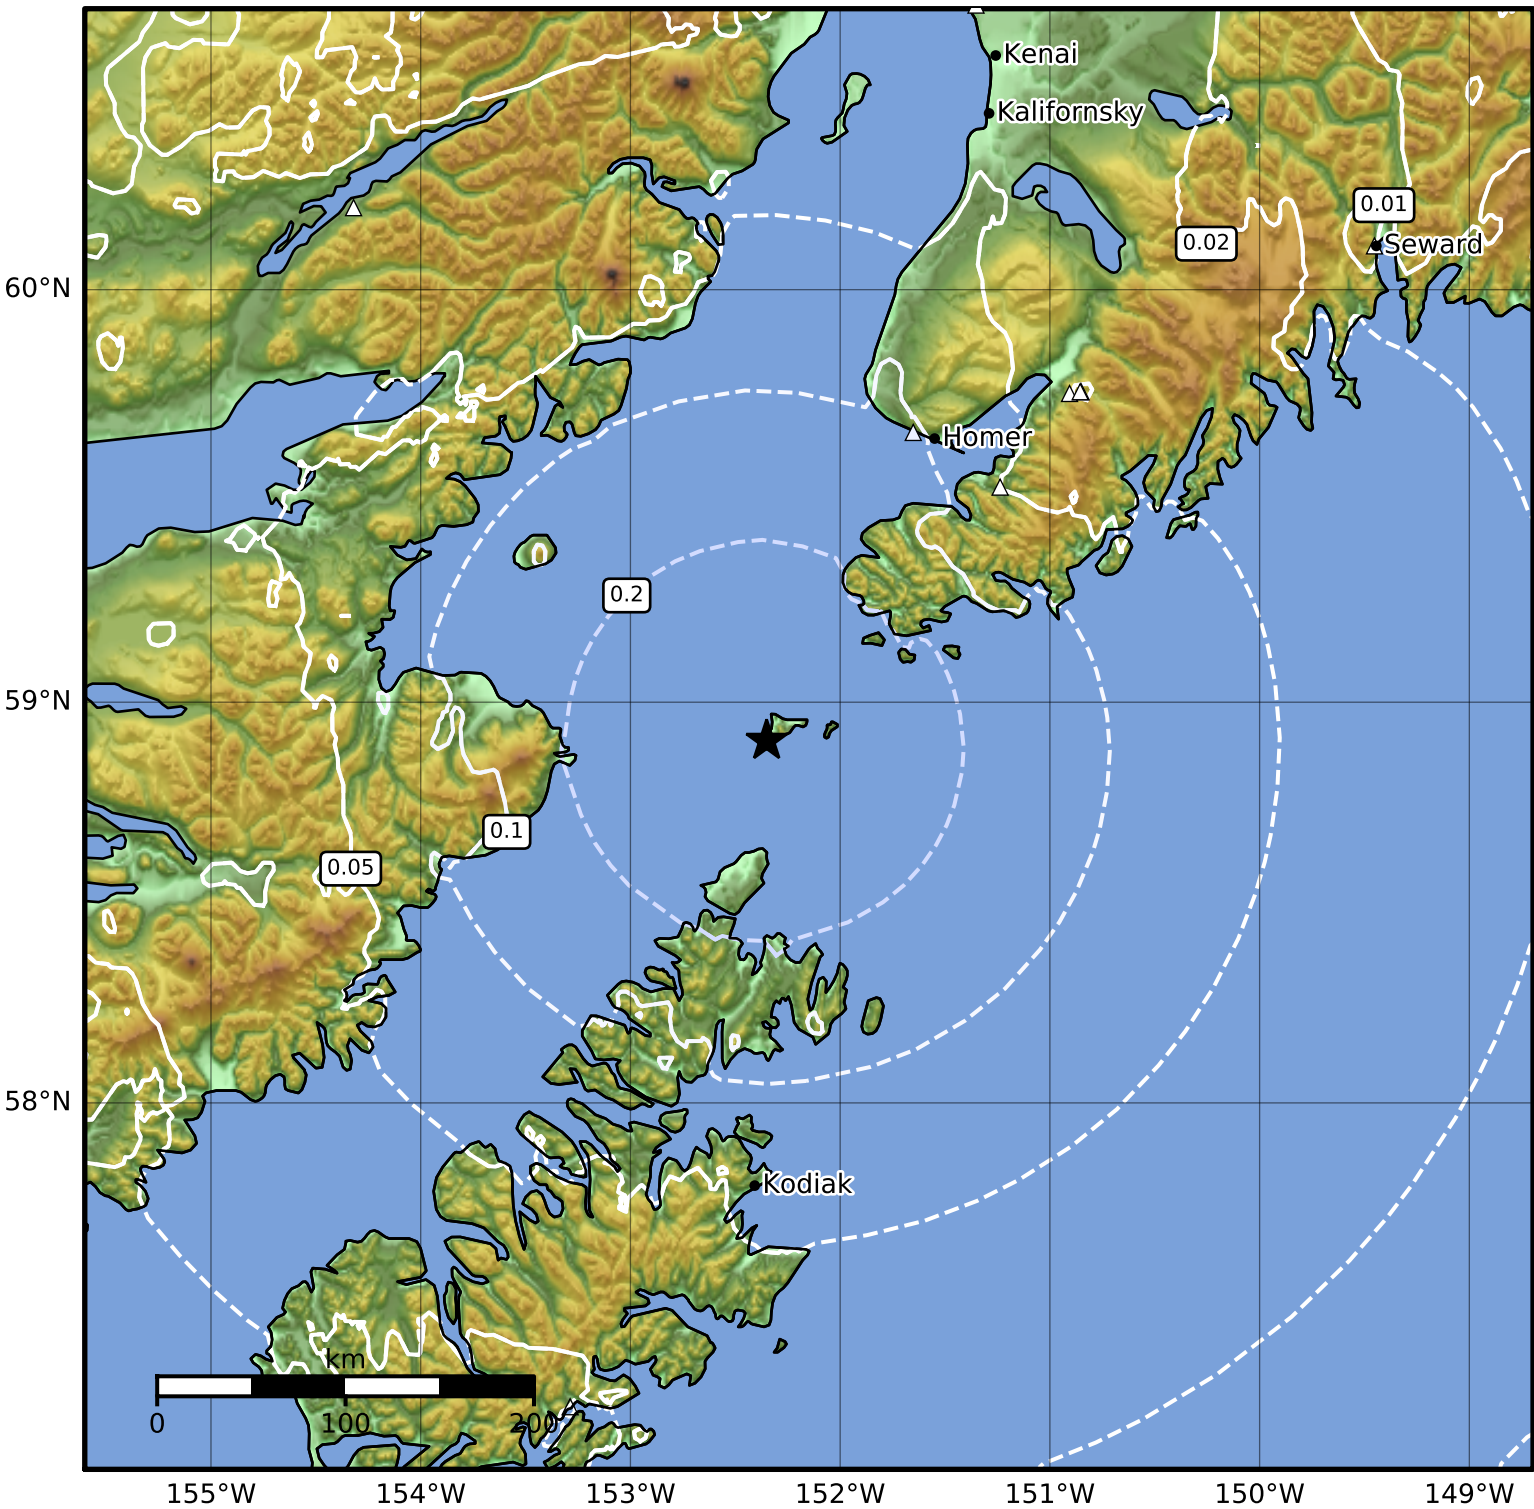

0.3 Second Peak Spectral Acceleration Map Alaska Earthquake Center  
 ShakeMap: 55 km (34 miles) SSW of Nanwalek  
 Aug 25, 2023 12:18:02 UTC M3.7 N58.91 W152.35 Depth: 58.7km ID:ak023aw5mbdk

<b>SA(0.3) (%g)</b>	<b>0.1</b>	<b>0.2</b>	<b>0.5</b>	<b>1</b>	<b>2</b>	<b>5</b>	<b>10</b>	<b>20</b>	<b>50</b>	<b>100</b>	<b>200</b>
---------------------	------------	------------	------------	----------	----------	----------	-----------	-----------	-----------	------------	------------

Scale based on Worden et al. (2012)

Version 1: Processed 2023-08-25T12:23:44Z

△ Seismic Instrument ○ Reported Intensity

★ Epicenter