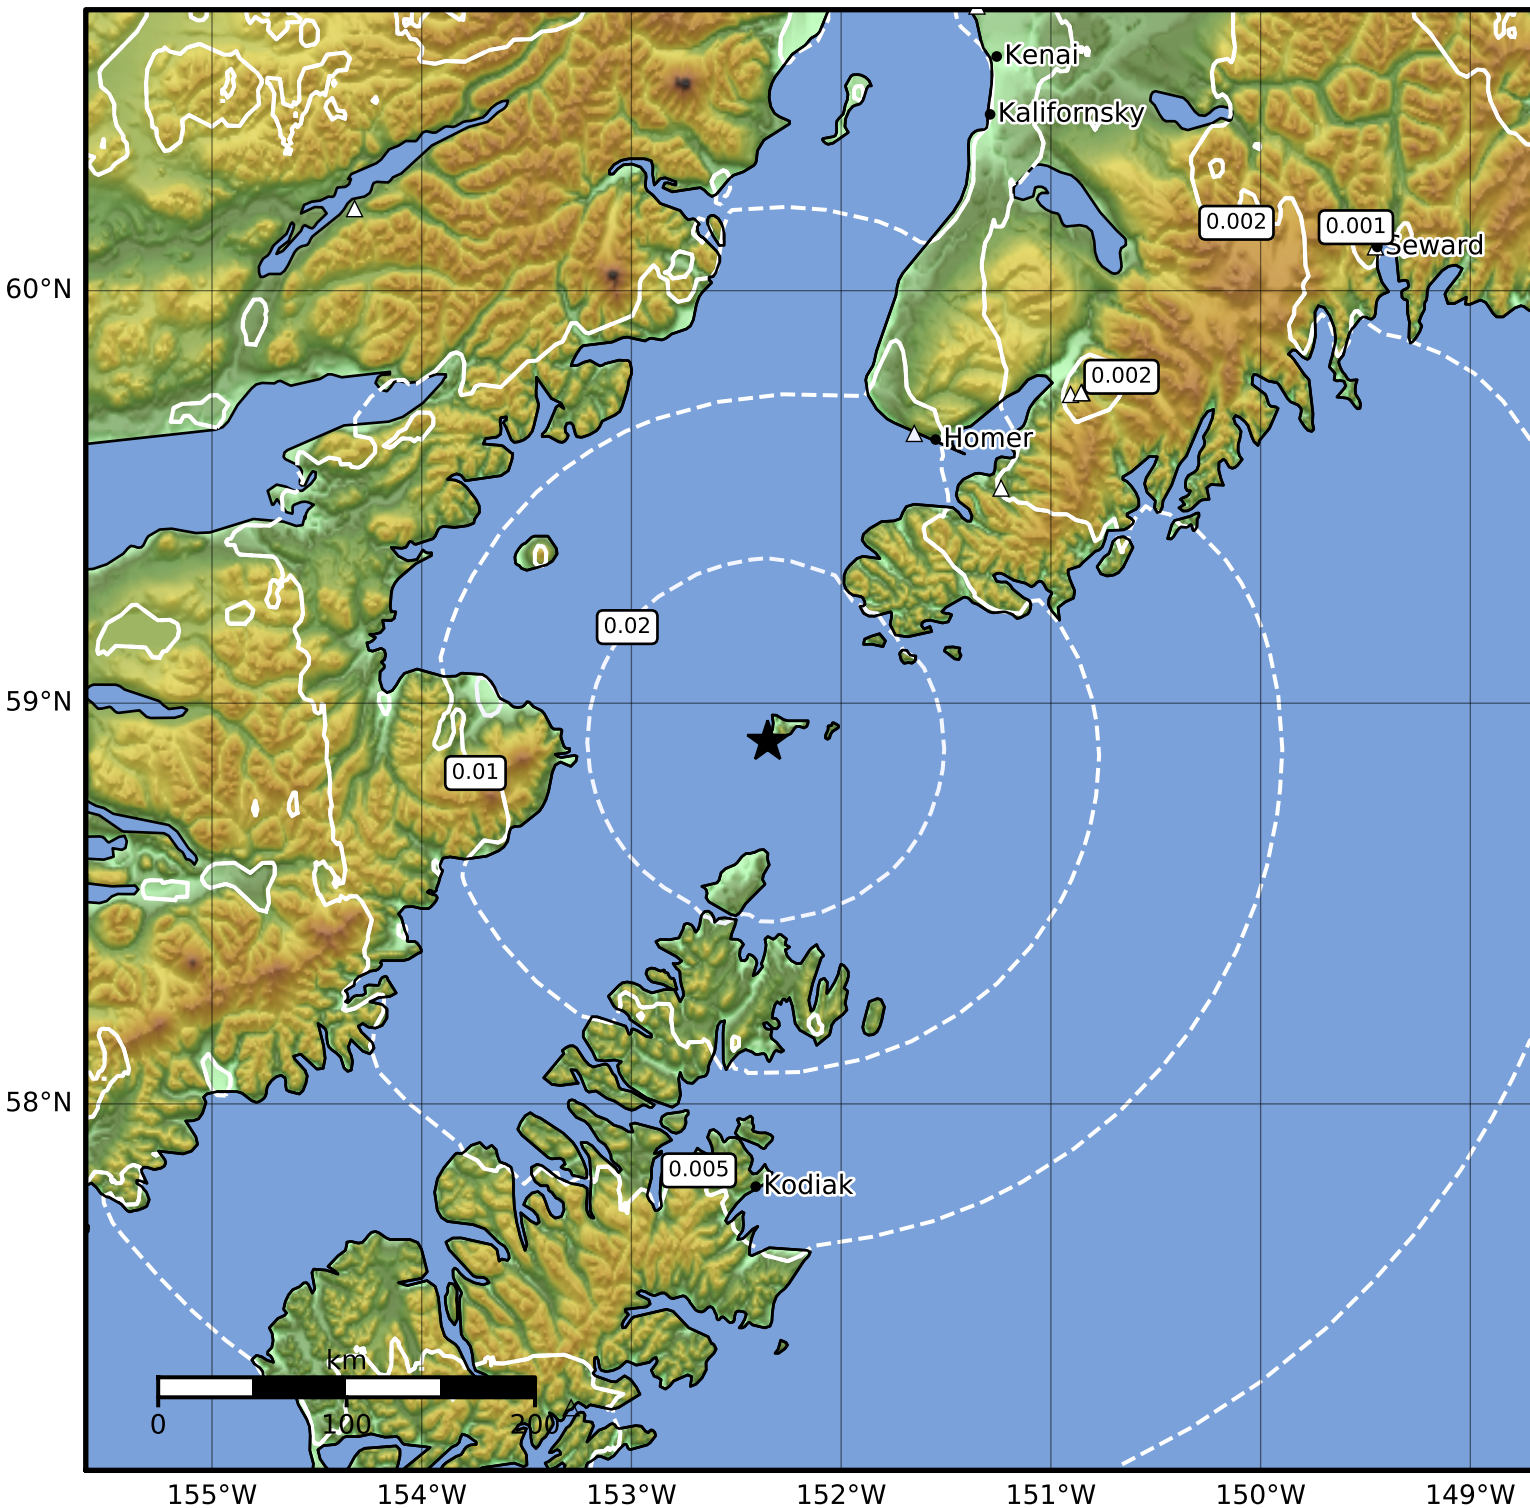

1.0 Second Peak Spectral Acceleration Map Alaska Earthquake Center
 ShakeMap: 55 km (34 miles) SSW of Nanwalek
 Aug 25, 2023 12:18:02 UTC M3.7 N58.91 W152.35 Depth: 58.7km ID:ak023aw5mbdk

SA(1.0) (%g)	0.1	0.2	0.5	1	2	5	10	20	50	100	200
--------------	-----	-----	-----	---	---	---	----	----	----	-----	-----

Scale based on Worden et al. (2012)

Version 1: Processed 2023-08-25T12:23:44Z

△ Seismic Instrument ○ Reported Intensity

★ Epicenter