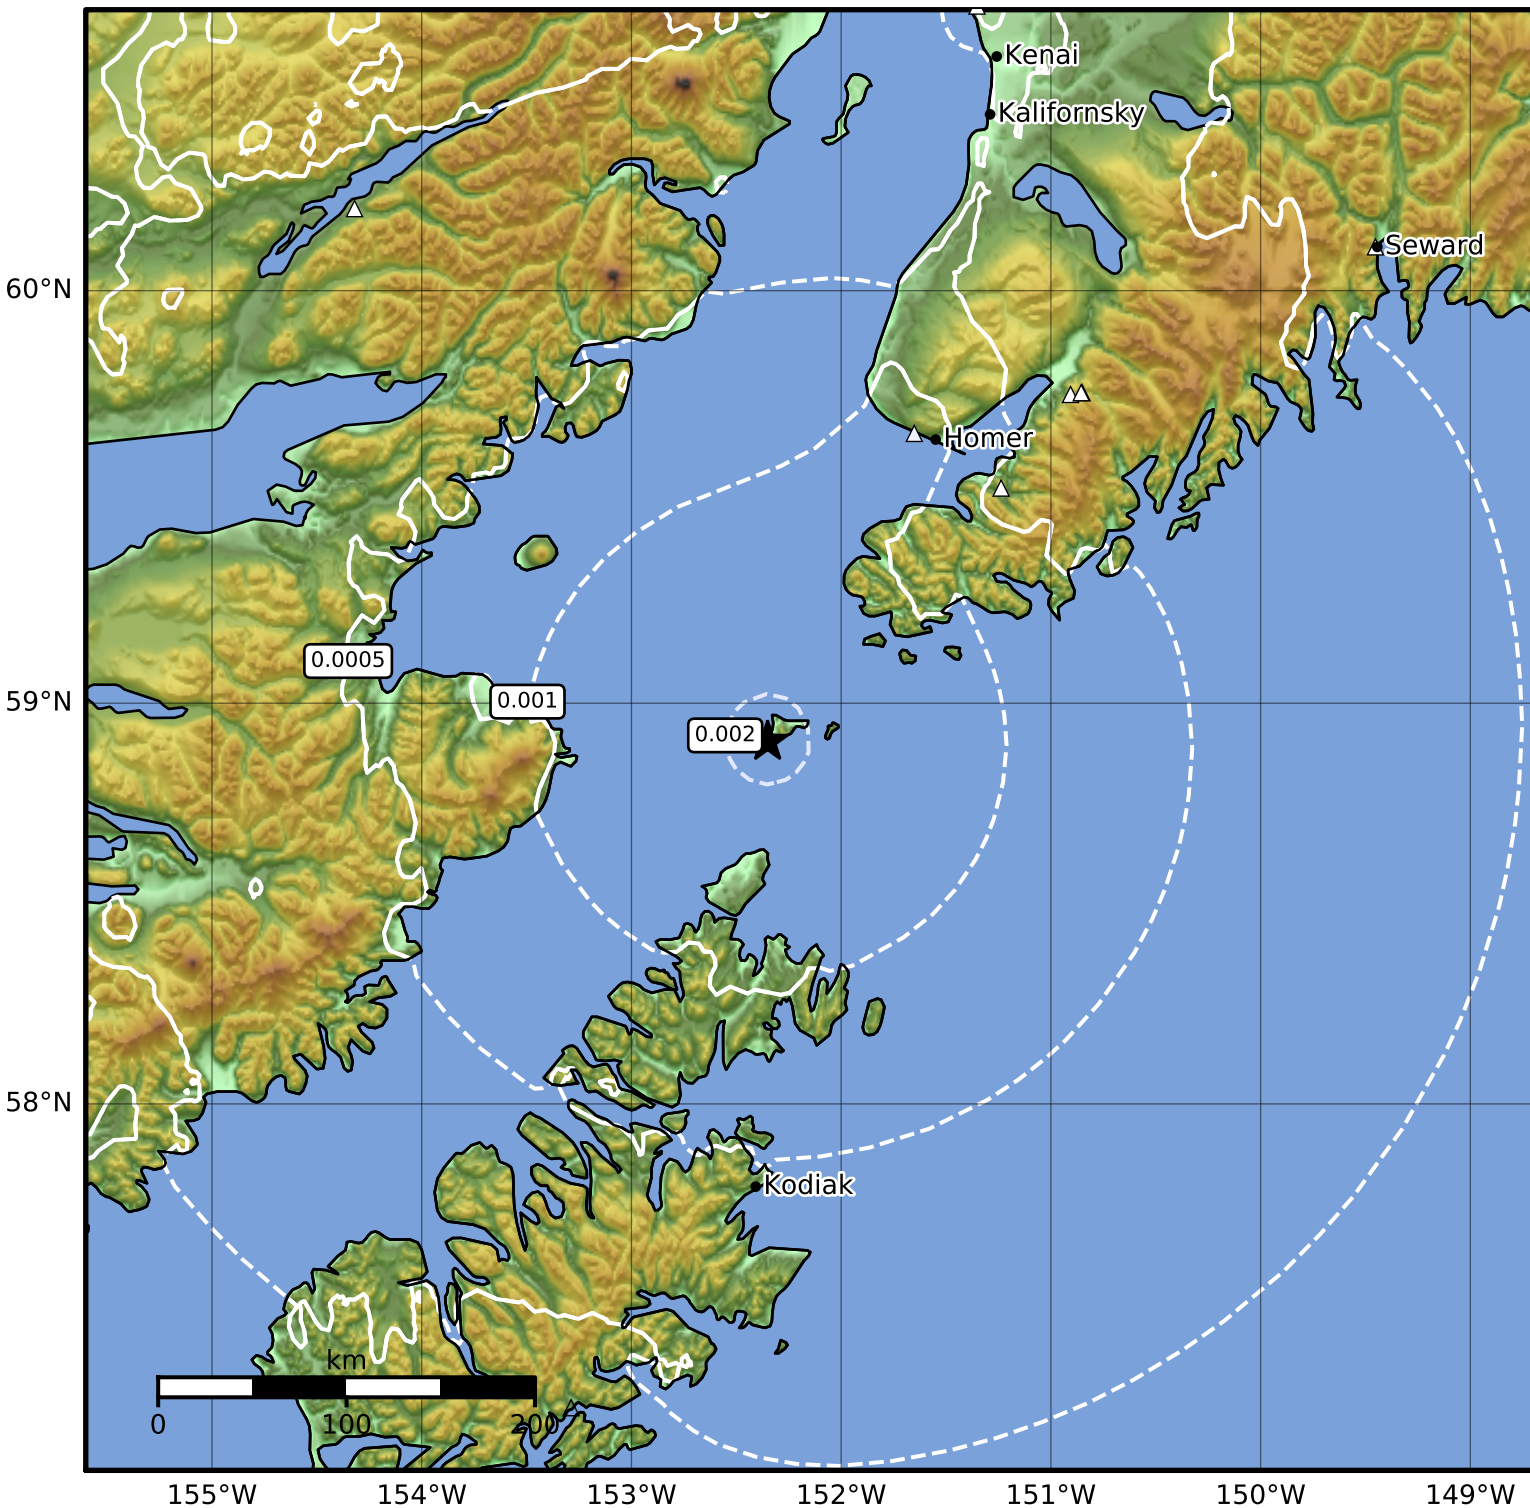

3.0 Second Peak Spectral Acceleration Map Alaska Earthquake Center
 ShakeMap: 55 km (34 miles) SSW of Nanwalek
 Aug 25, 2023 12:18:02 UTC M3.7 N58.91 W152.35 Depth: 58.7km ID:ak023aw5mbdk

Scale based on Worden et al. (2012)

Version 1: Processed 2023-08-25T12:23:44Z

△ Seismic Instrument ○ Reported Intensity

★ Epicenter