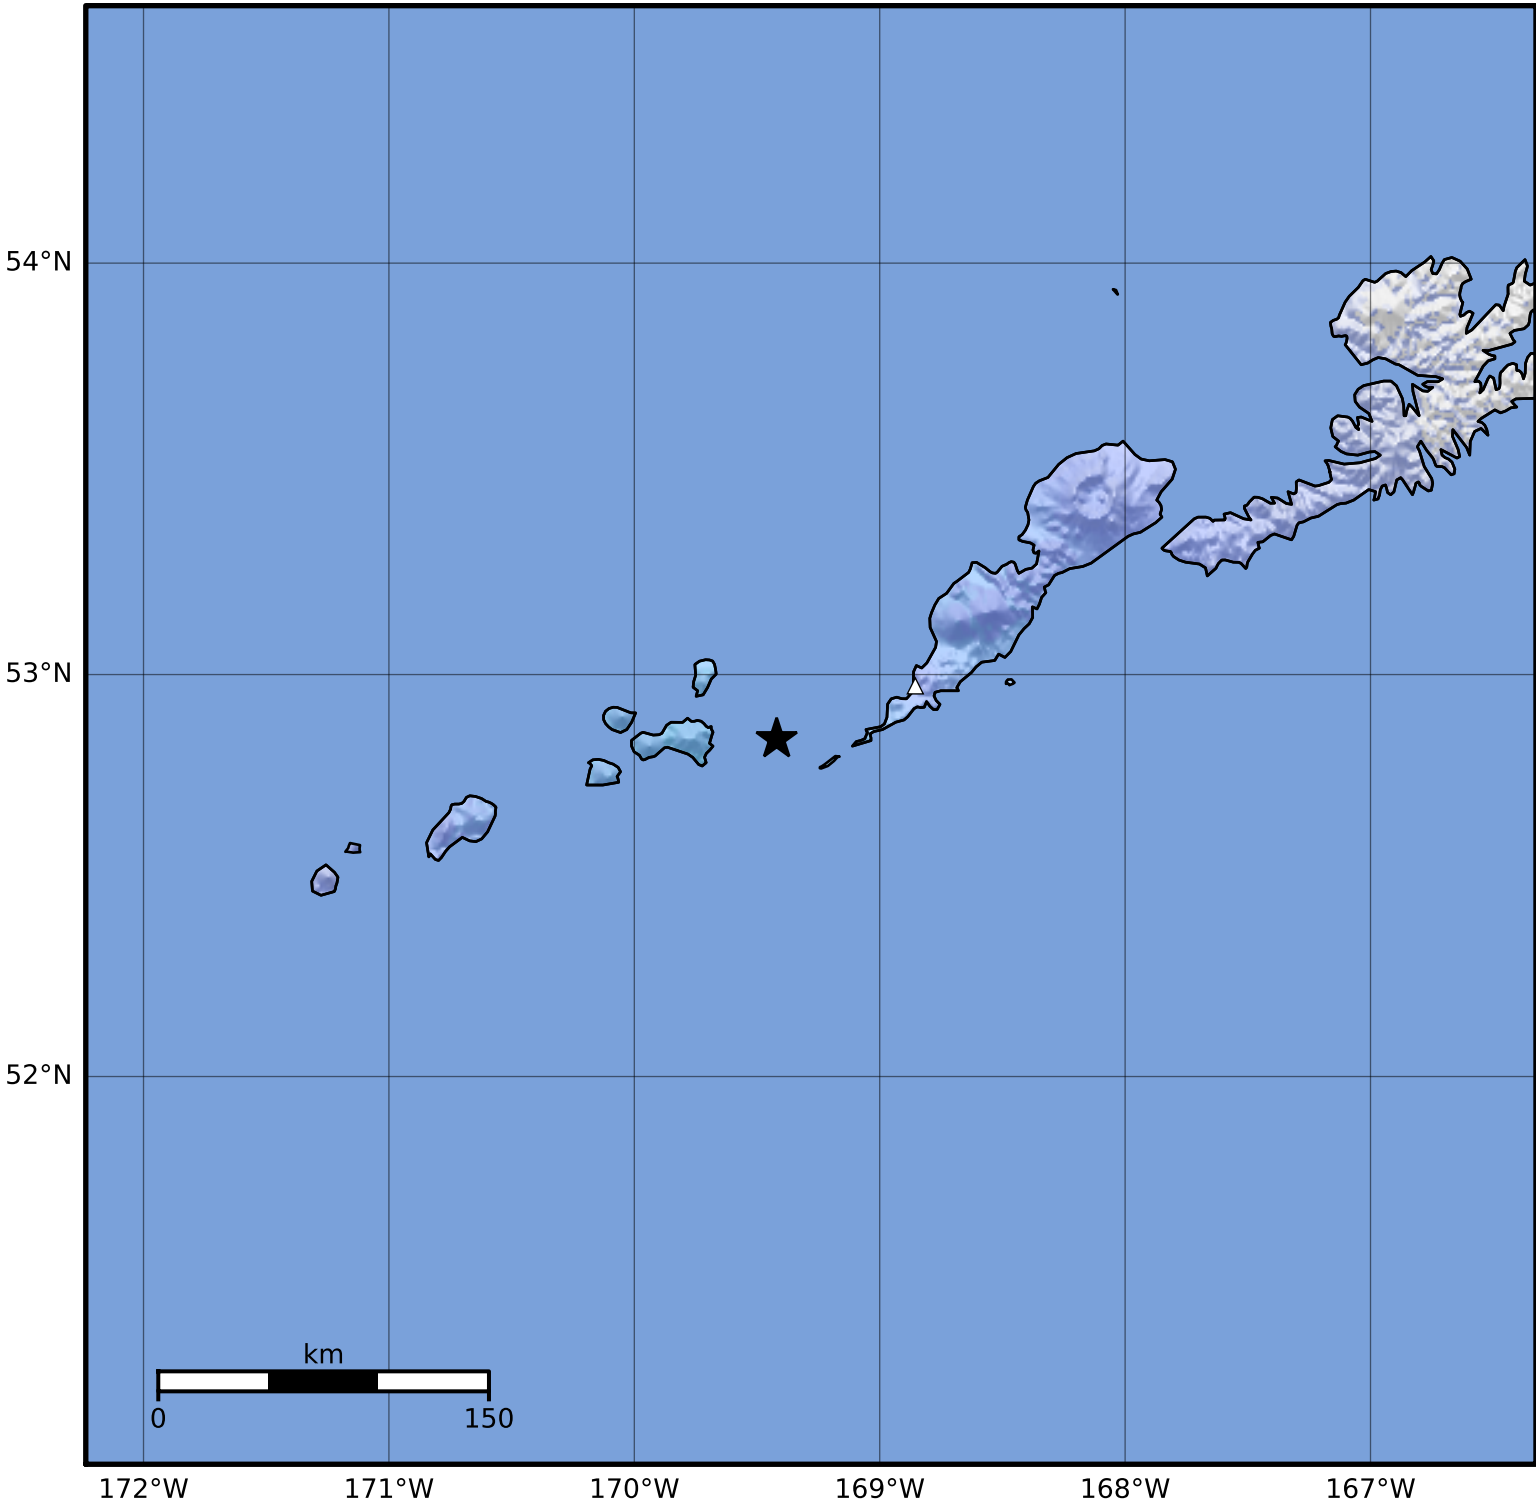

Macroseismic Intensity Map Alaska Earthquake Center  
 ShakeMap: 39 km (24 miles) WSW of Nikolski  
 Aug 25, 2023 14:26:26 UTC M3.6 N52.84 W169.42 Depth: 75.4km ID:ak023aw6uya0

SHAKING	Not felt	Weak	Light	Moderate	Strong	Very strong	Severe	Violent	Extreme
DAMAGE	None	None	None	Very light	Light	Moderate	Moderate/heavy	Heavy	Very heavy
PGA(%g)	<0.0464	0.297	2.76	6.2	11.5	21.5	40.1	74.7	>139
PGV(cm/s)	<0.0215	0.135	1.41	4.65	9.64	20	41.4	85.8	>178
INTENSITY	<b>I</b>	<b>II-III</b>	<b>IV</b>	<b>V</b>	<b>VI</b>	<b>VII</b>	<b>VIII</b>	<b>IX</b>	<b>X+</b>

Scale based on Worden et al. (2012)

Version 2: Processed 2023-08-25T18:07:22Z

△ Seismic Instrument ○ Reported Intensity

★ Epicenter