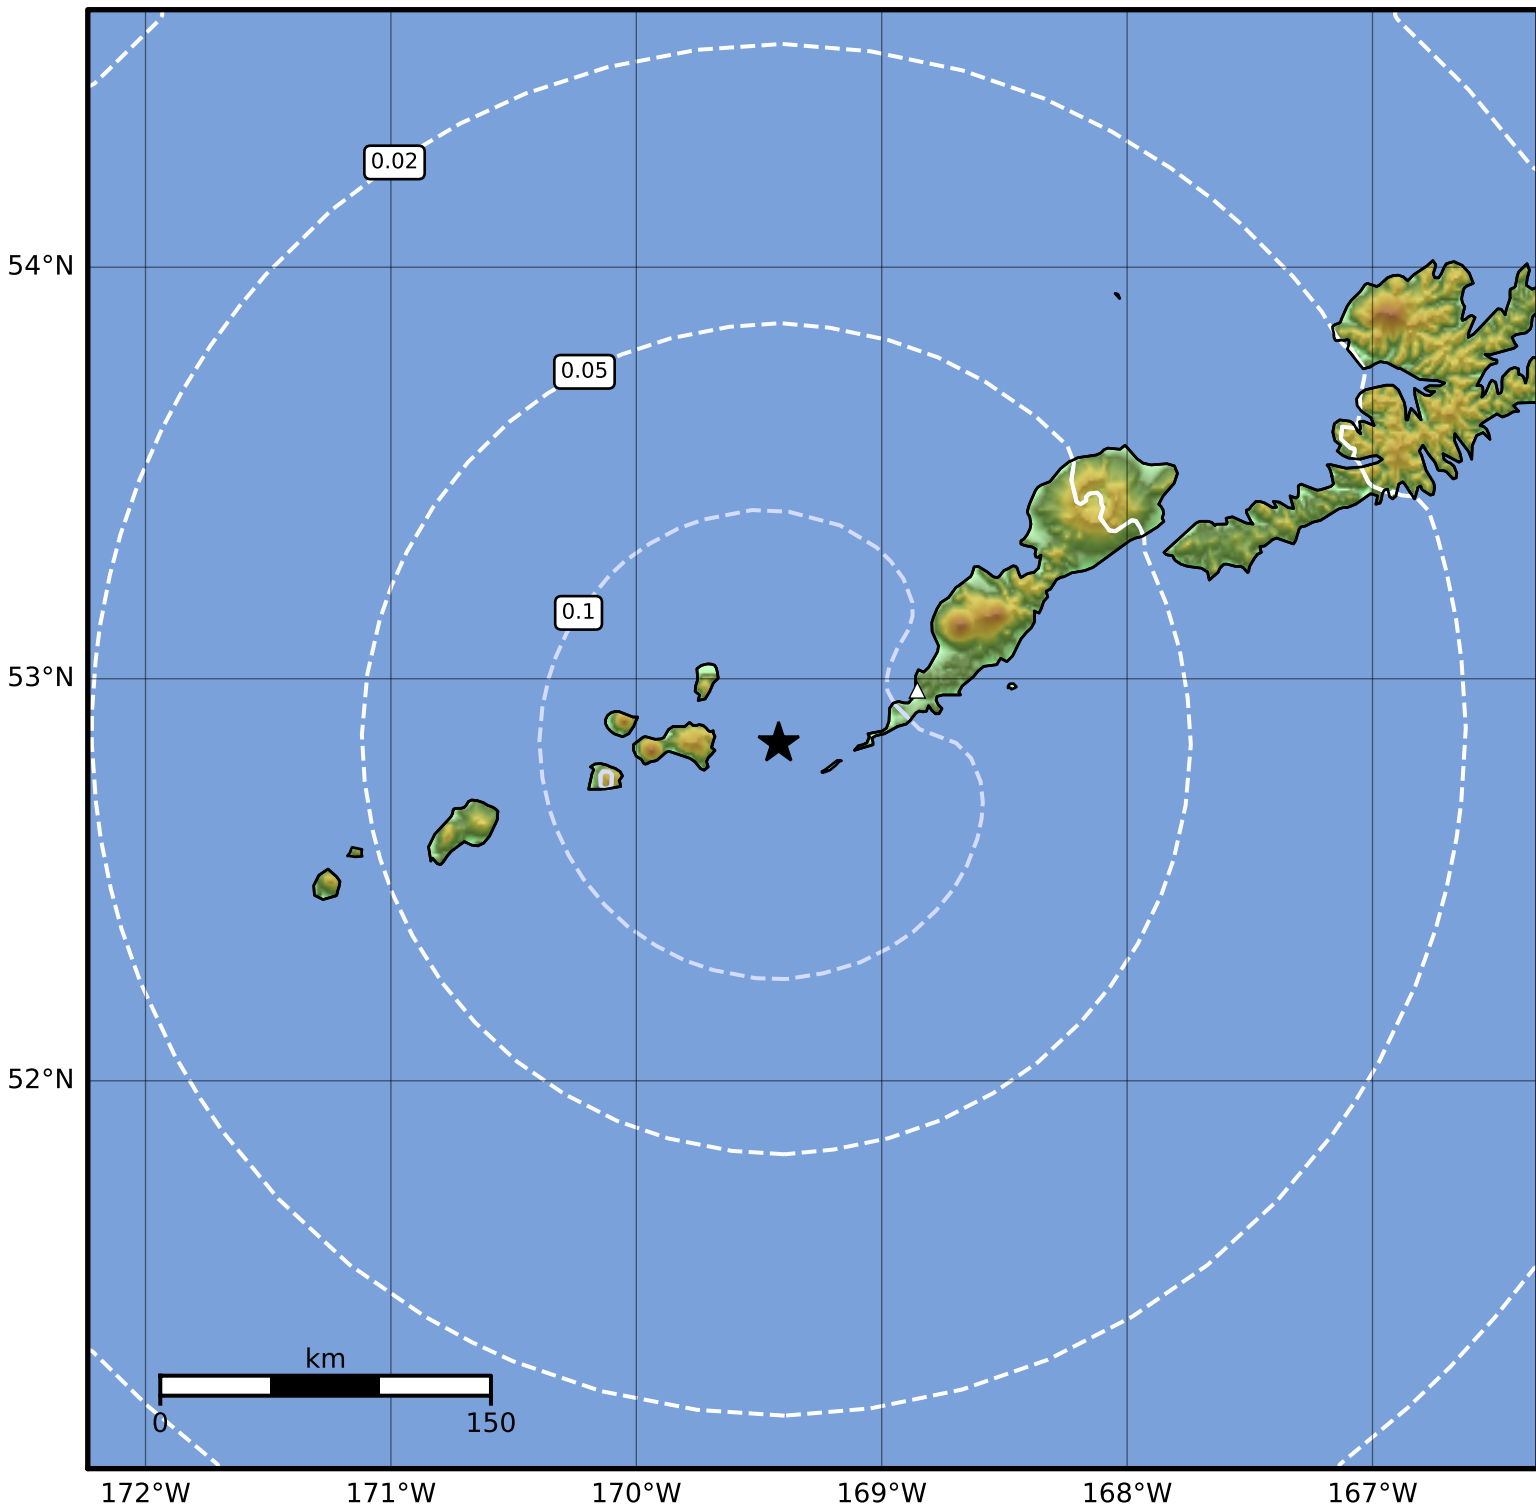

Peak Ground Acceleration Map Alaska Earthquake Center
ShakeMap: 39 km (24 miles) WSW of Nikolski
Aug 25, 2023 14:26:26 UTC M3.6 N52.84 W169.42 Depth: 75.4km ID:ak023aw6uya0

PGA (%g)	0.1	0.2	0.5	1	2	5	10	20	50	100	200
----------	-----	-----	-----	---	---	---	----	----	----	-----	-----

Scale based on Worden et al. (2012)

Version 2: Processed 2023-08-25T18:07:22Z

△ Seismic Instrument ○ Reported Intensity

★ Epicenter