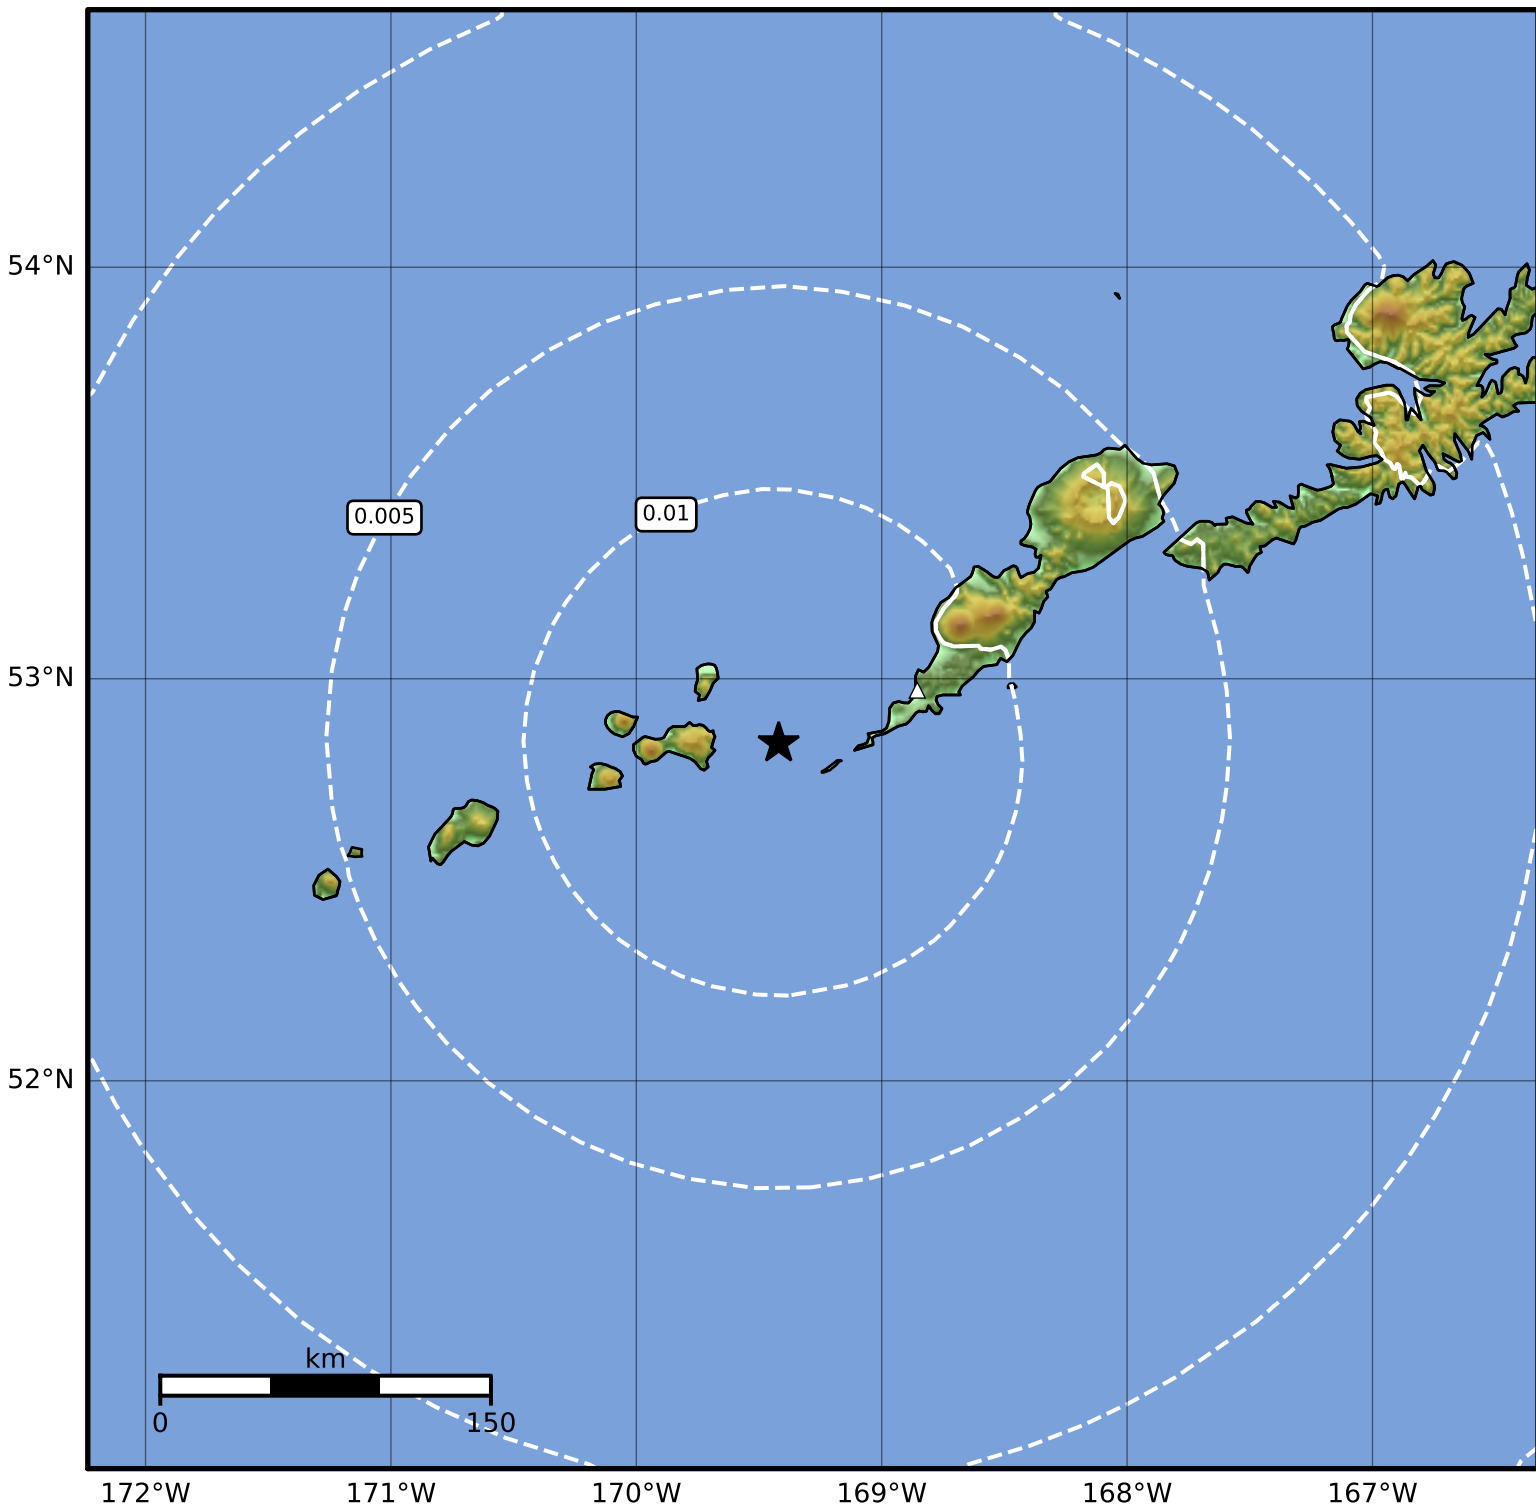

Peak Ground Velocity Map Alaska Earthquake Center
ShakeMap: 39 km (24 miles) WSW of Nikolski
Aug 25, 2023 14:26:26 UTC M3.6 N52.84 W169.42 Depth: 75.4km ID:ak023aw6uya0

Scale based on Worden et al. (2012)

Version 2: Processed 2023-08-25T18:07:22Z

△ Seismic Instrument ○ Reported Intensity

★ Epicenter