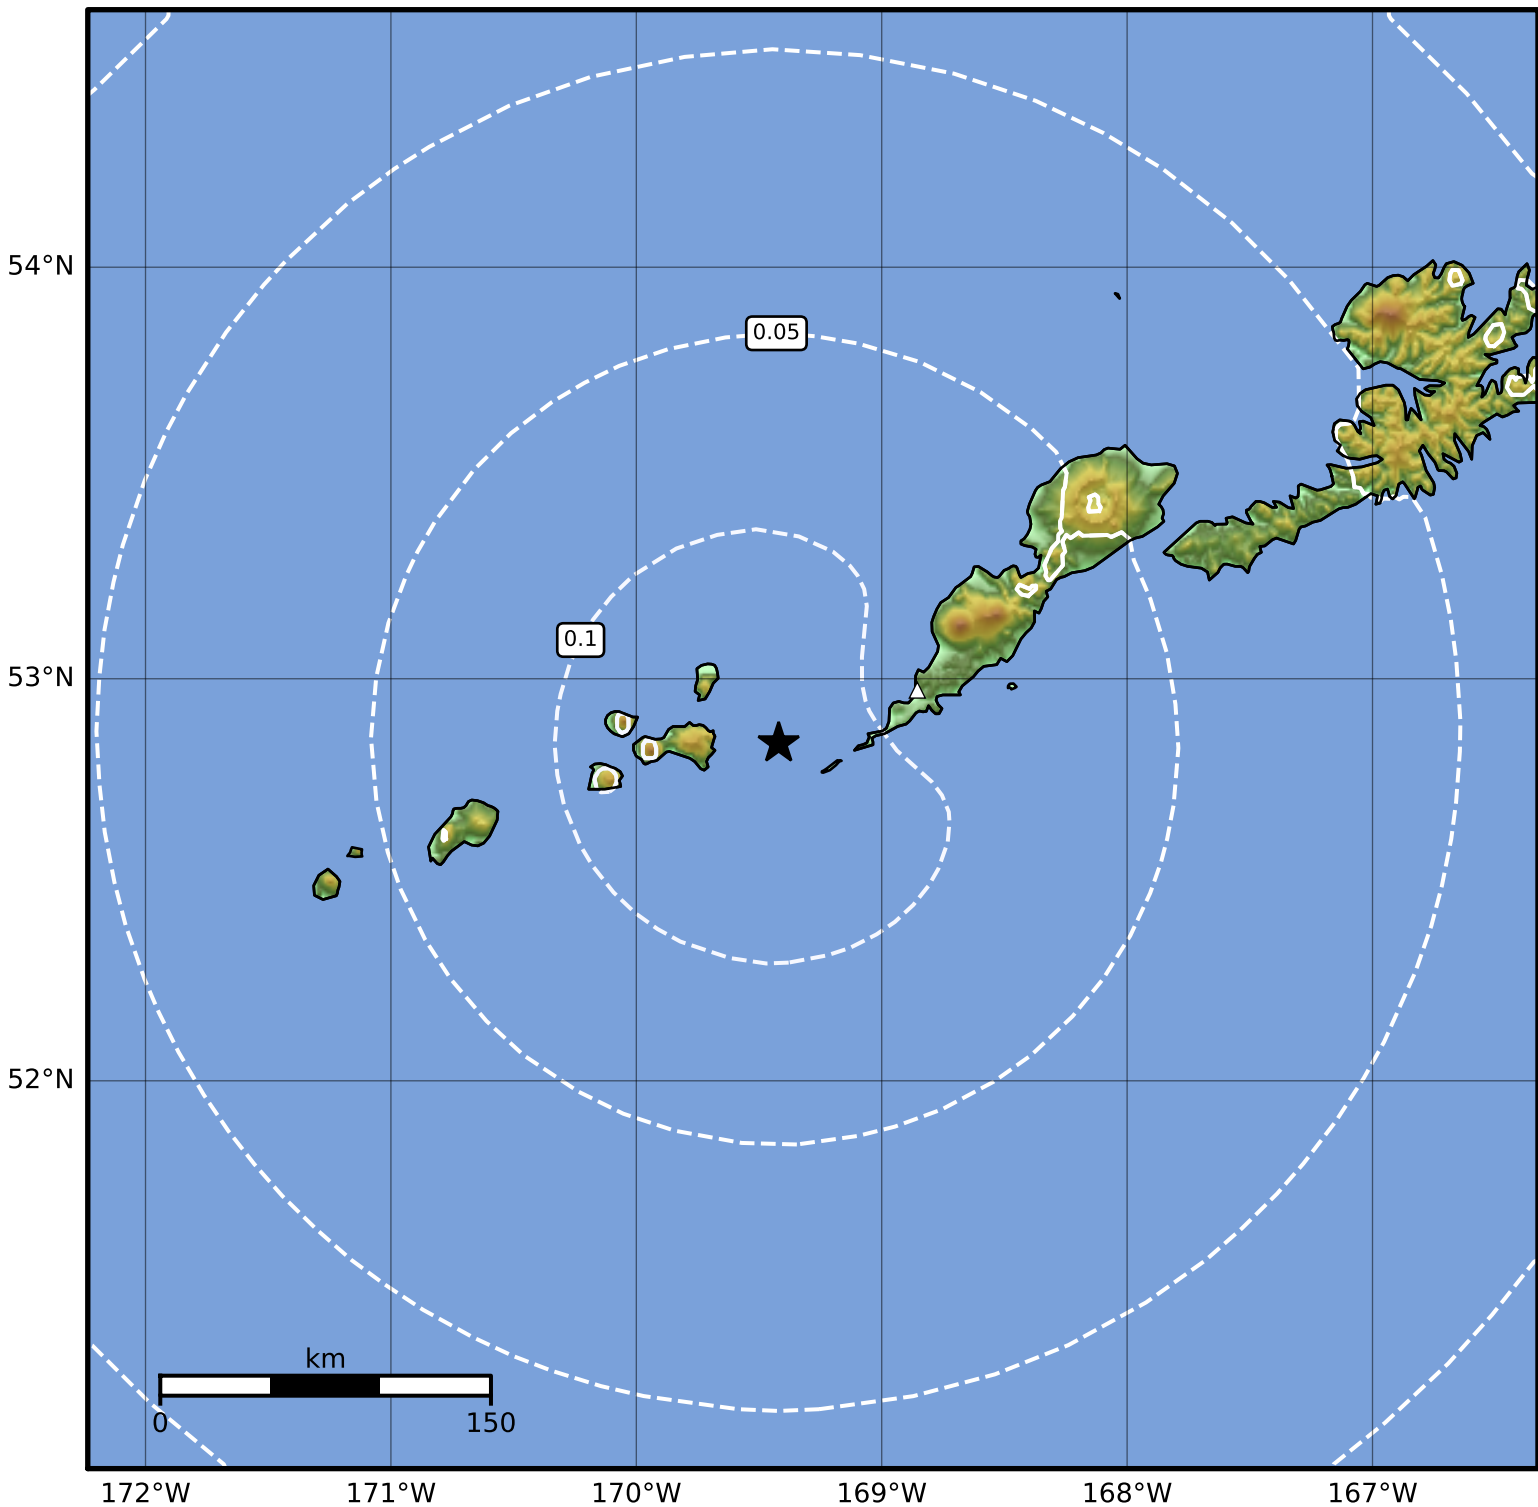

0.3 Second Peak Spectral Acceleration Map Alaska Earthquake Center
 ShakeMap: 39 km (24 miles) WSW of Nikolski
 Aug 25, 2023 14:26:26 UTC M3.6 N52.84 W169.42 Depth: 75.4km ID:ak023aw6uya0

SA(0.3) (%g)	0.1	0.2	0.5	1	2	5	10	20	50	100	200
---------------------	------------	------------	------------	----------	----------	----------	-----------	-----------	-----------	------------	------------

Scale based on Worden et al. (2012)

Version 2: Processed 2023-08-25T18:07:22Z

△ Seismic Instrument ○ Reported Intensity

★ Epicenter