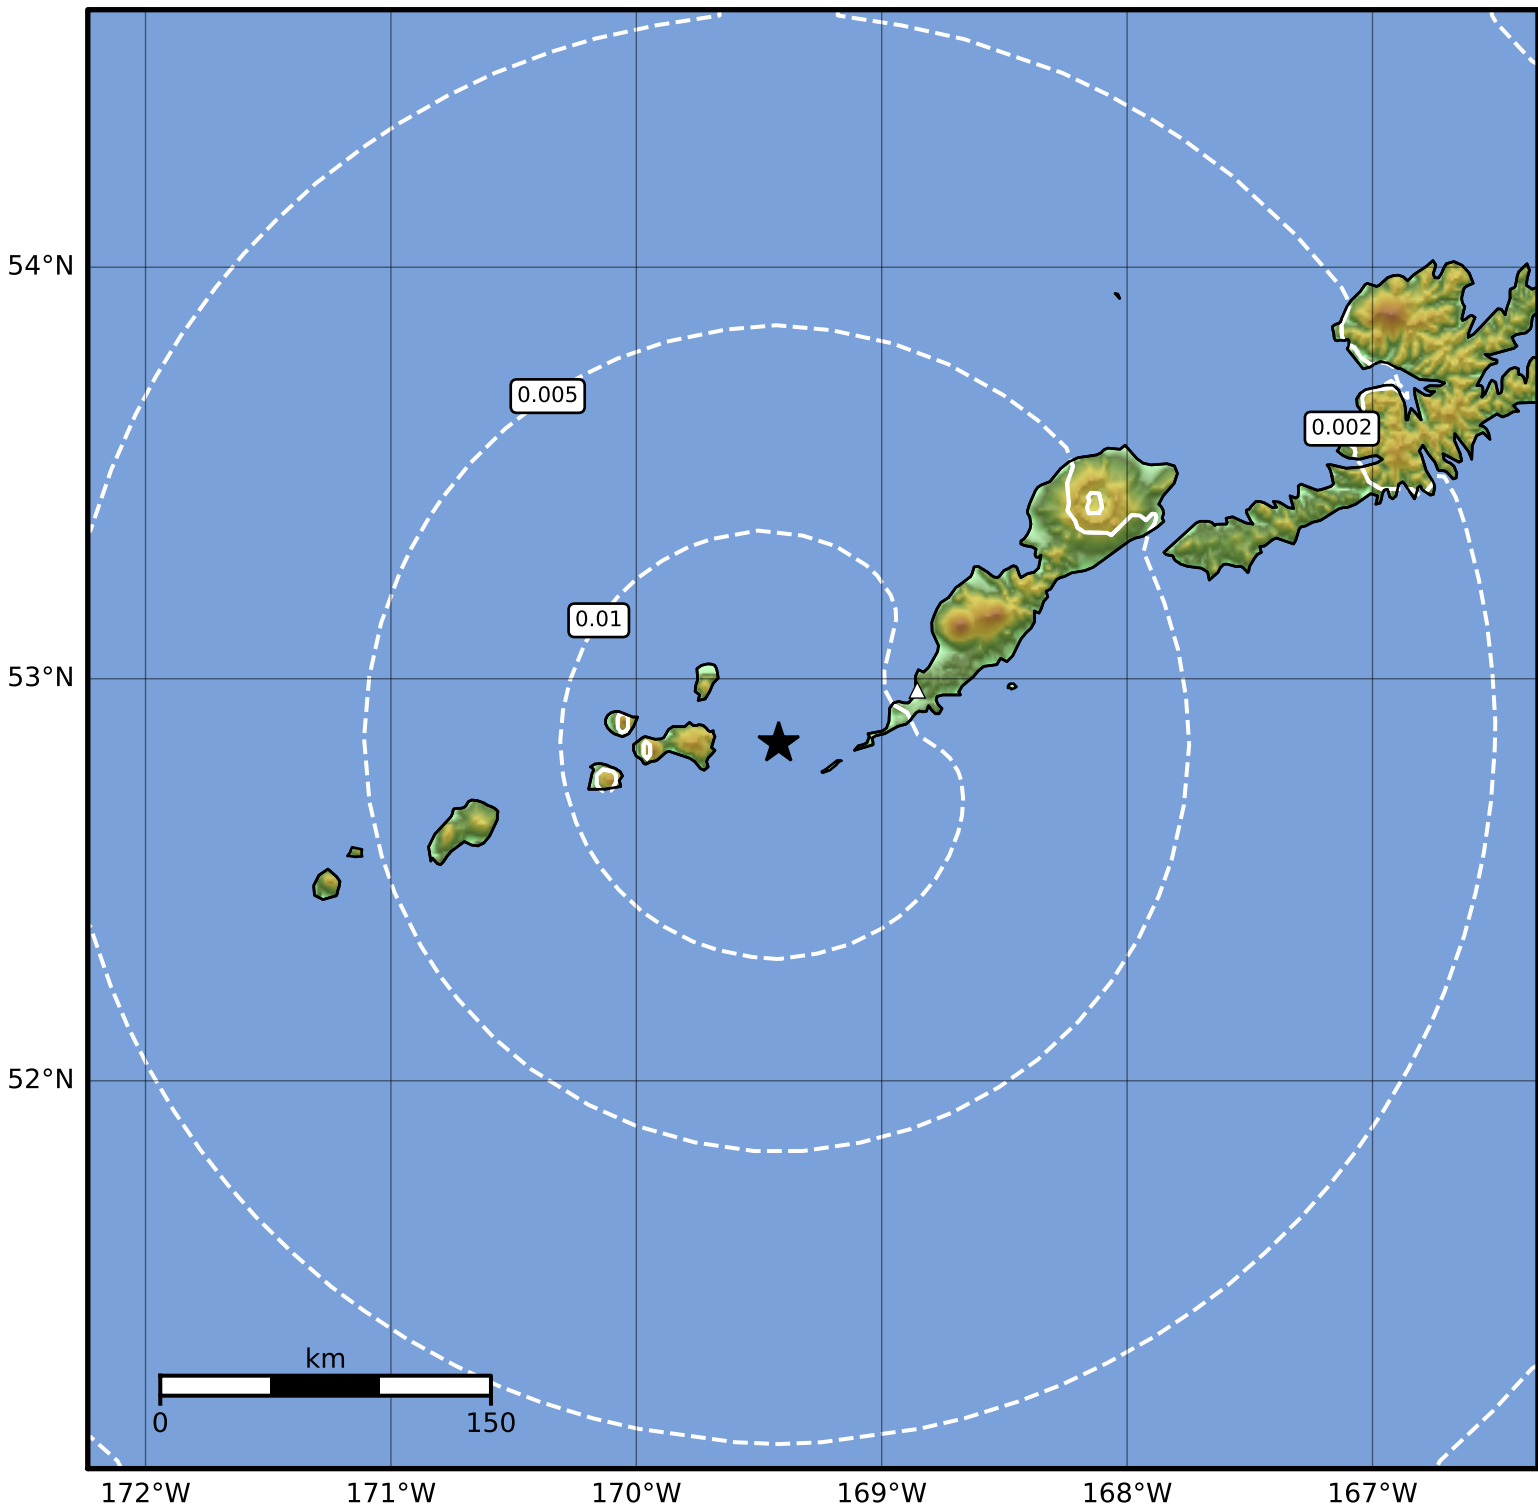

1.0 Second Peak Spectral Acceleration Map Alaska Earthquake Center  
 ShakeMap: 39 km (24 miles) WSW of Nikolski  
 Aug 25, 2023 14:26:26 UTC M3.6 N52.84 W169.42 Depth: 75.4km ID:ak023aw6uya0

SA(1.0) (%g)	0.1	0.2	0.5	1	2	5	10	20	50	100	200
--------------	-----	-----	-----	---	---	---	----	----	----	-----	-----

Scale based on Worden et al. (2012)

Version 2: Processed 2023-08-25T18:07:22Z

△ Seismic Instrument ○ Reported Intensity

★ Epicenter