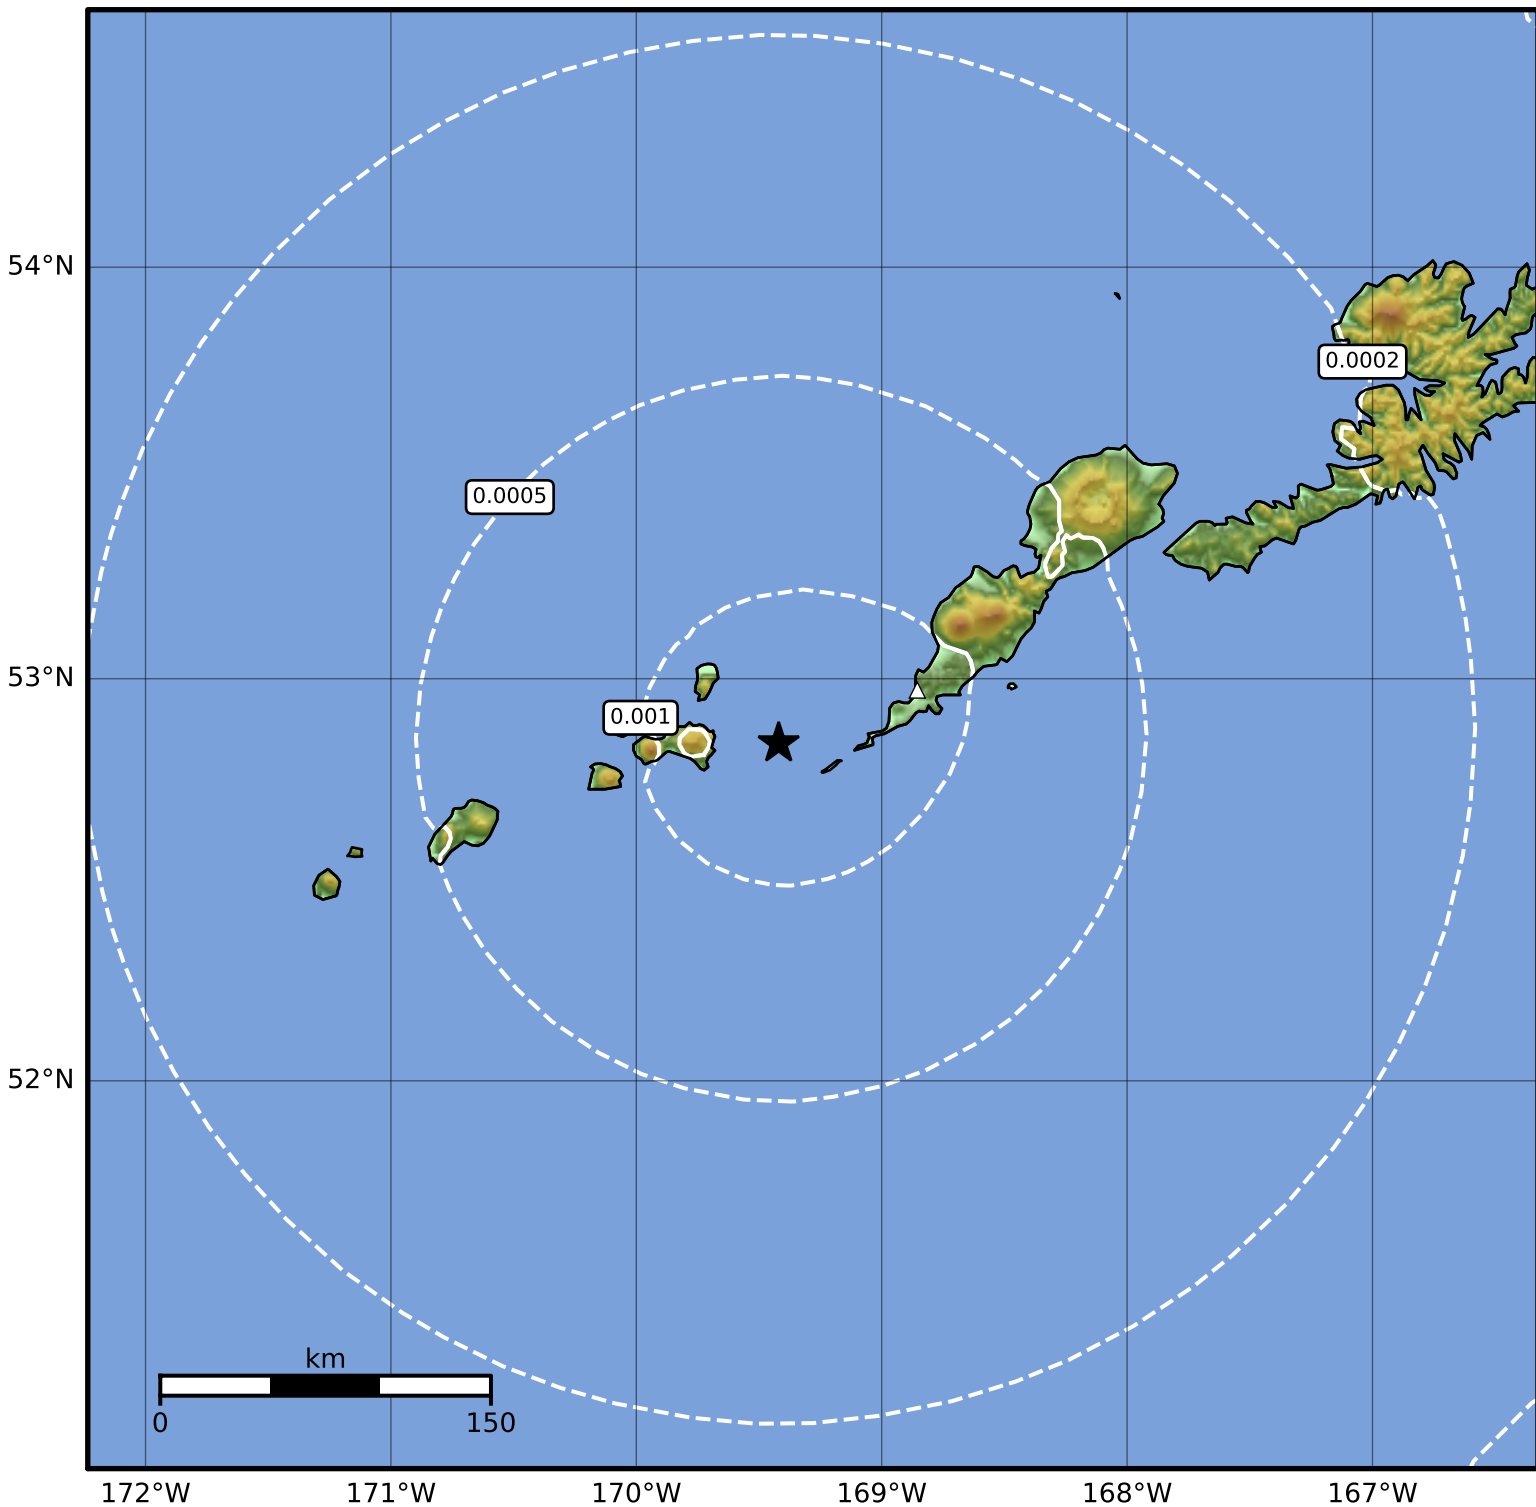

3.0 Second Peak Spectral Acceleration Map Alaska Earthquake Center
ShakeMap: 39 km (24 miles) WSW of Nikolski
Aug 25, 2023 14:26:26 UTC M3.6 N52.84 W169.42 Depth: 75.4km ID:ak023aw6uya0

Scale based on Worden et al. (2012)

Version 2: Processed 2023-08-25T18:07:22Z

△ Seismic Instrument ○ Reported Intensity

★ Epicenter