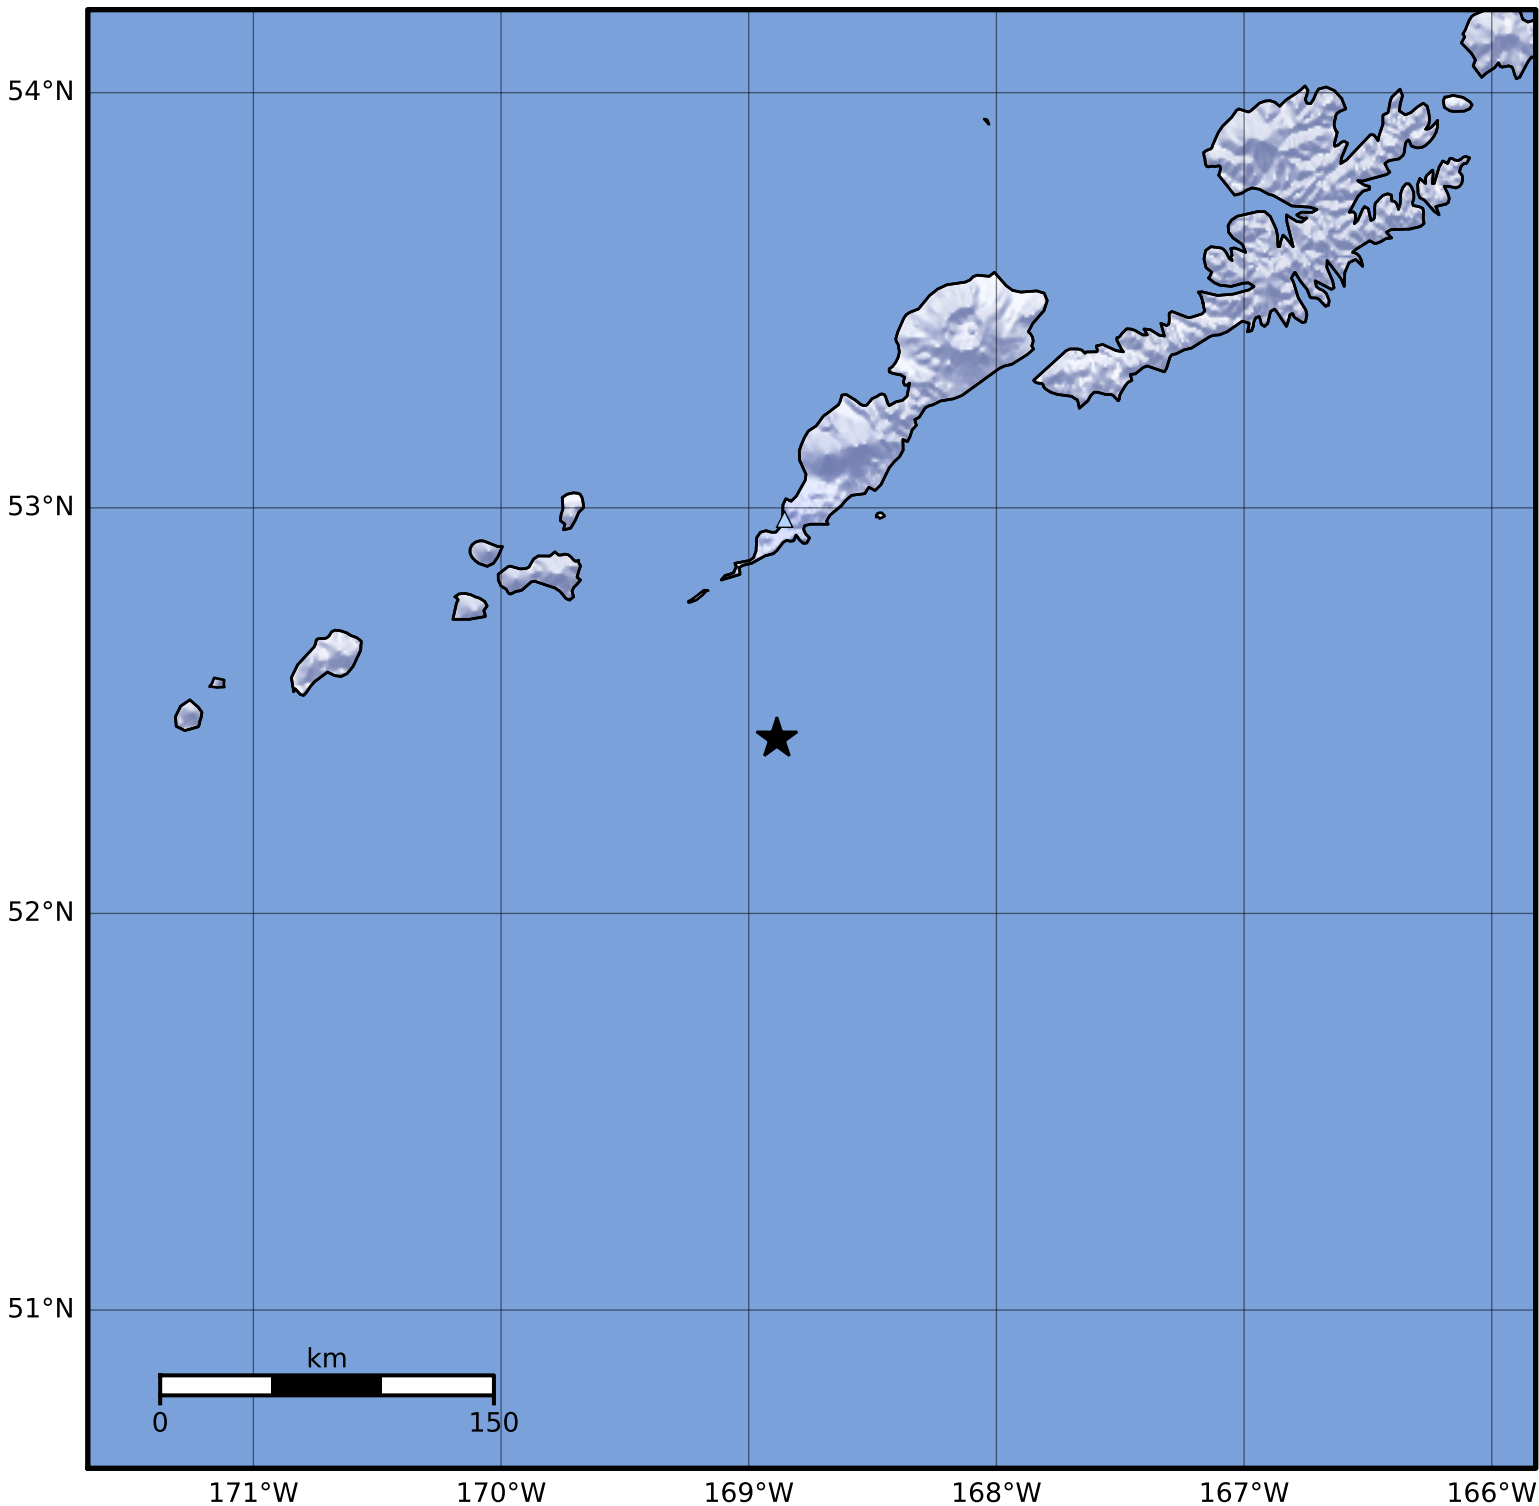

Macroseismic Intensity Map Alaska Earthquake Center
 ShakeMap: 56 km (35 miles) S of Nikolski
 Aug 26, 2023 19:46:34 UTC M3.6 N52.43 W168.89 Depth: 44.6km ID:ak023axxhrl8

SHAKING	Not felt	Weak	Light	Moderate	Strong	Very strong	Severe	Violent	Extreme
DAMAGE	None	None	None	Very light	Light	Moderate	Moderate/heavy	Heavy	Very heavy
PGA(%g)	<0.0464	0.297	2.76	6.2	11.5	21.5	40.1	74.7	>139
PGV(cm/s)	<0.0215	0.135	1.41	4.65	9.64	20	41.4	85.8	>178
INTENSITY	I	II-III	IV	V	VI	VII	VIII	IX	X+

Scale based on Worden et al. (2012)

Version 1: Processed 2023-08-26T19:48:47Z

△ Seismic Instrument ○ Reported Intensity

★ Epicenter