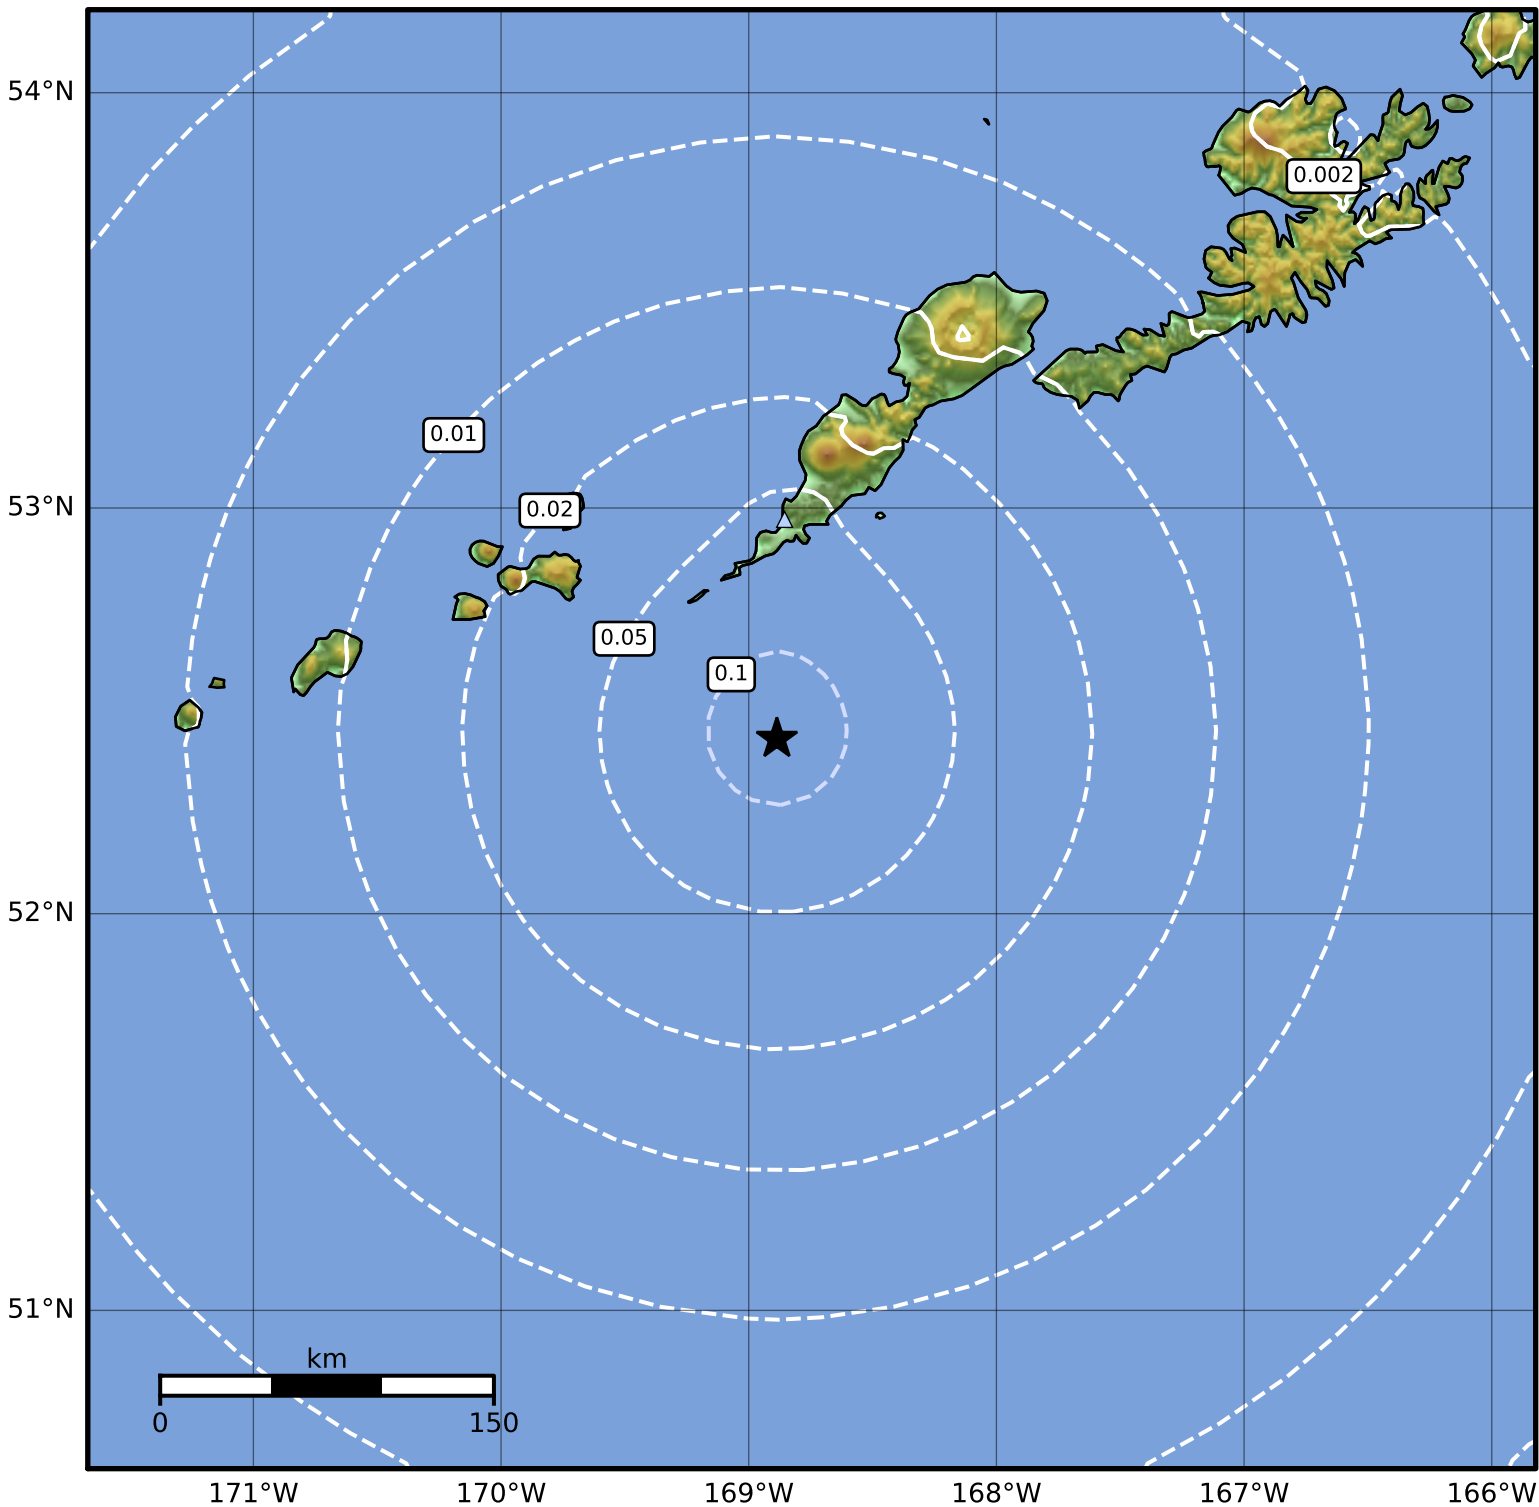

Peak Ground Acceleration Map Alaska Earthquake Center
 ShakeMap: 56 km (35 miles) S of Nikolski
 Aug 26, 2023 19:46:34 UTC M3.6 N52.43 W168.89 Depth: 44.6km ID:ak023axxhrl8

PGA (%g)	0.1	0.2	0.5	1	2	5	10	20	50	100	200
----------	-----	-----	-----	---	---	---	----	----	----	-----	-----

Scale based on Worden et al. (2012)

Version 1: Processed 2023-08-26T19:48:47Z

△ Seismic Instrument ○ Reported Intensity

★ Epicenter