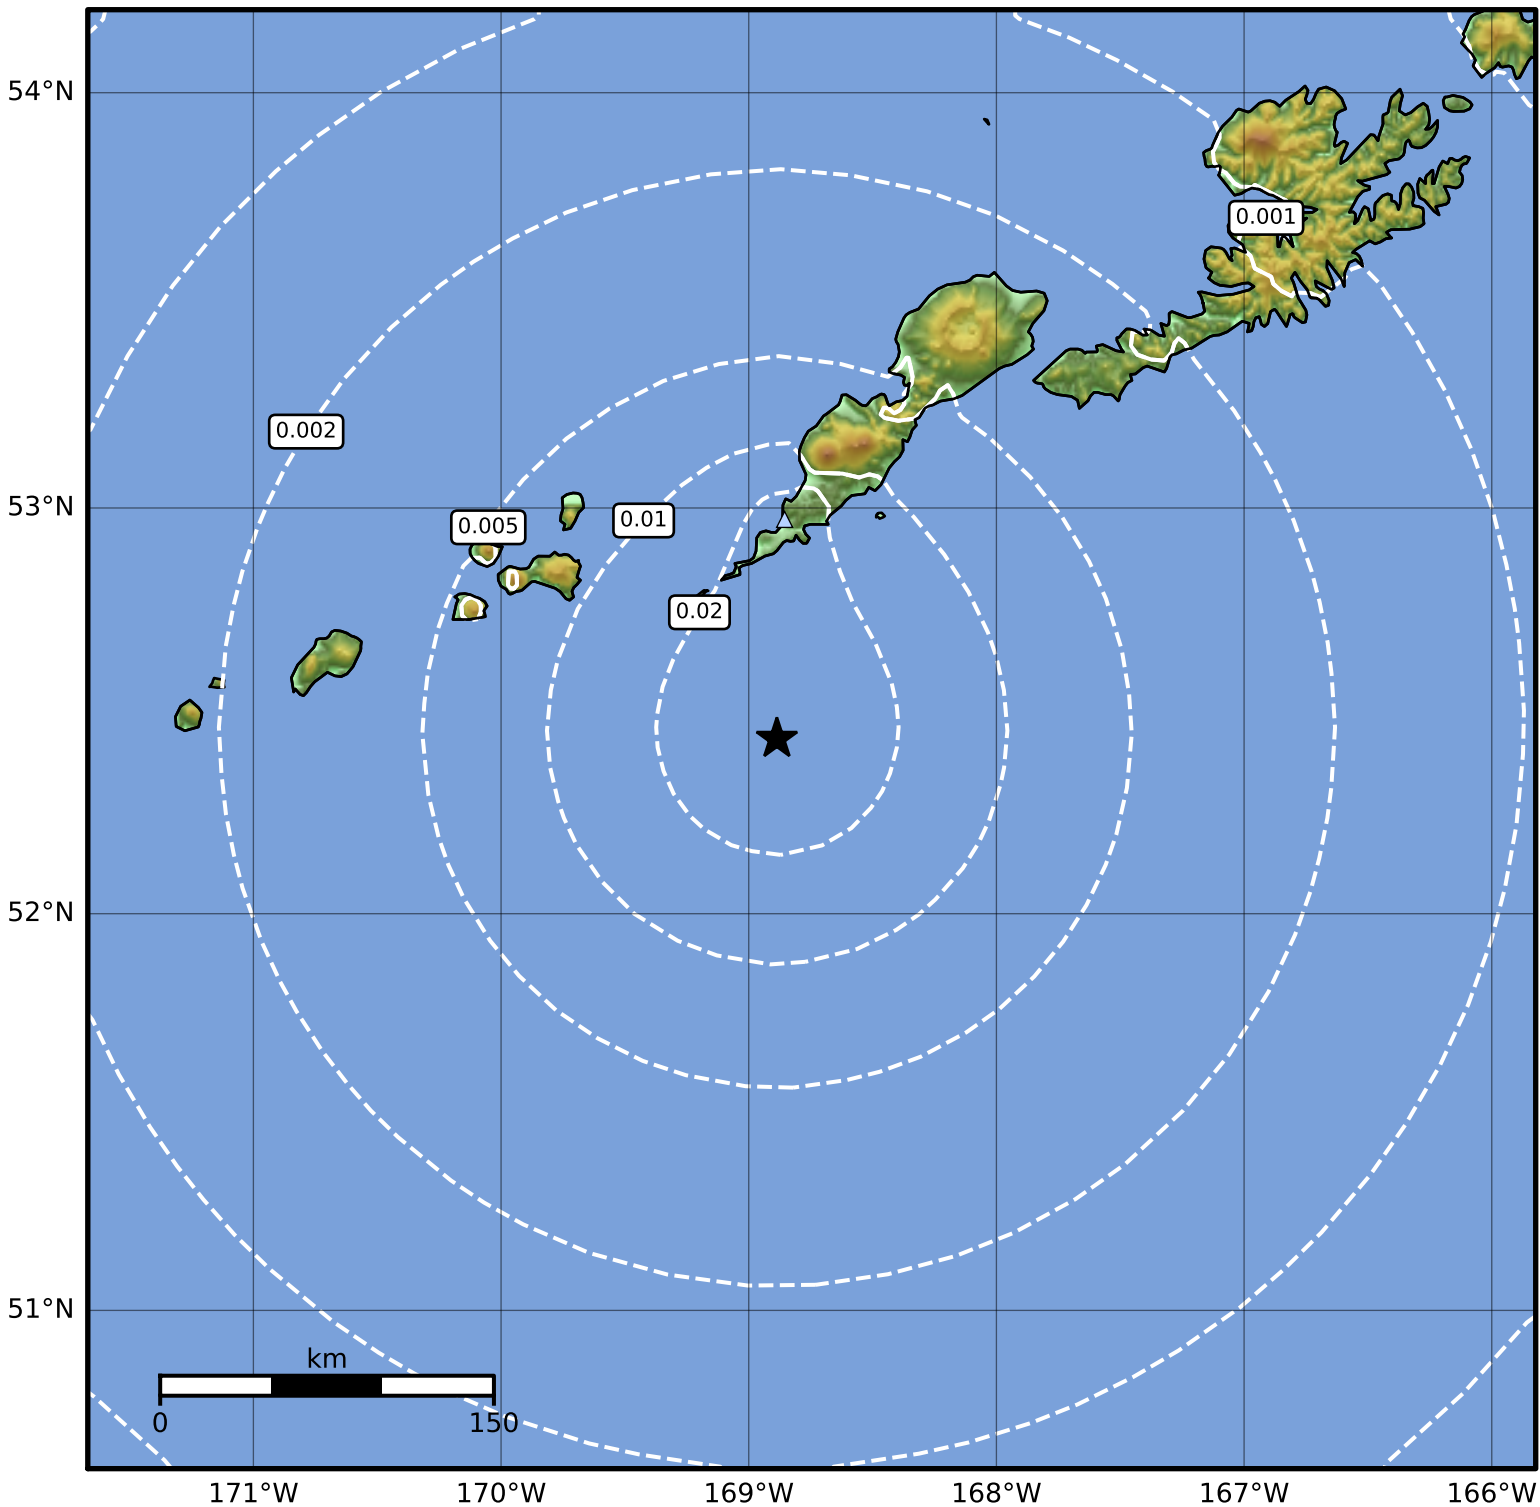

Peak Ground Velocity Map Alaska Earthquake Center  
ShakeMap: 56 km (35 miles) S of Nikolski  
Aug 26, 2023 19:46:34 UTC M3.6 N52.43 W168.89 Depth: 44.6km ID:ak023axxhrl8

Scale based on Worden et al. (2012)

△ Seismic Instrument ○ Reported Intensity

★ Epicenter

Version 1: Processed 2023-08-26T19:48:47Z