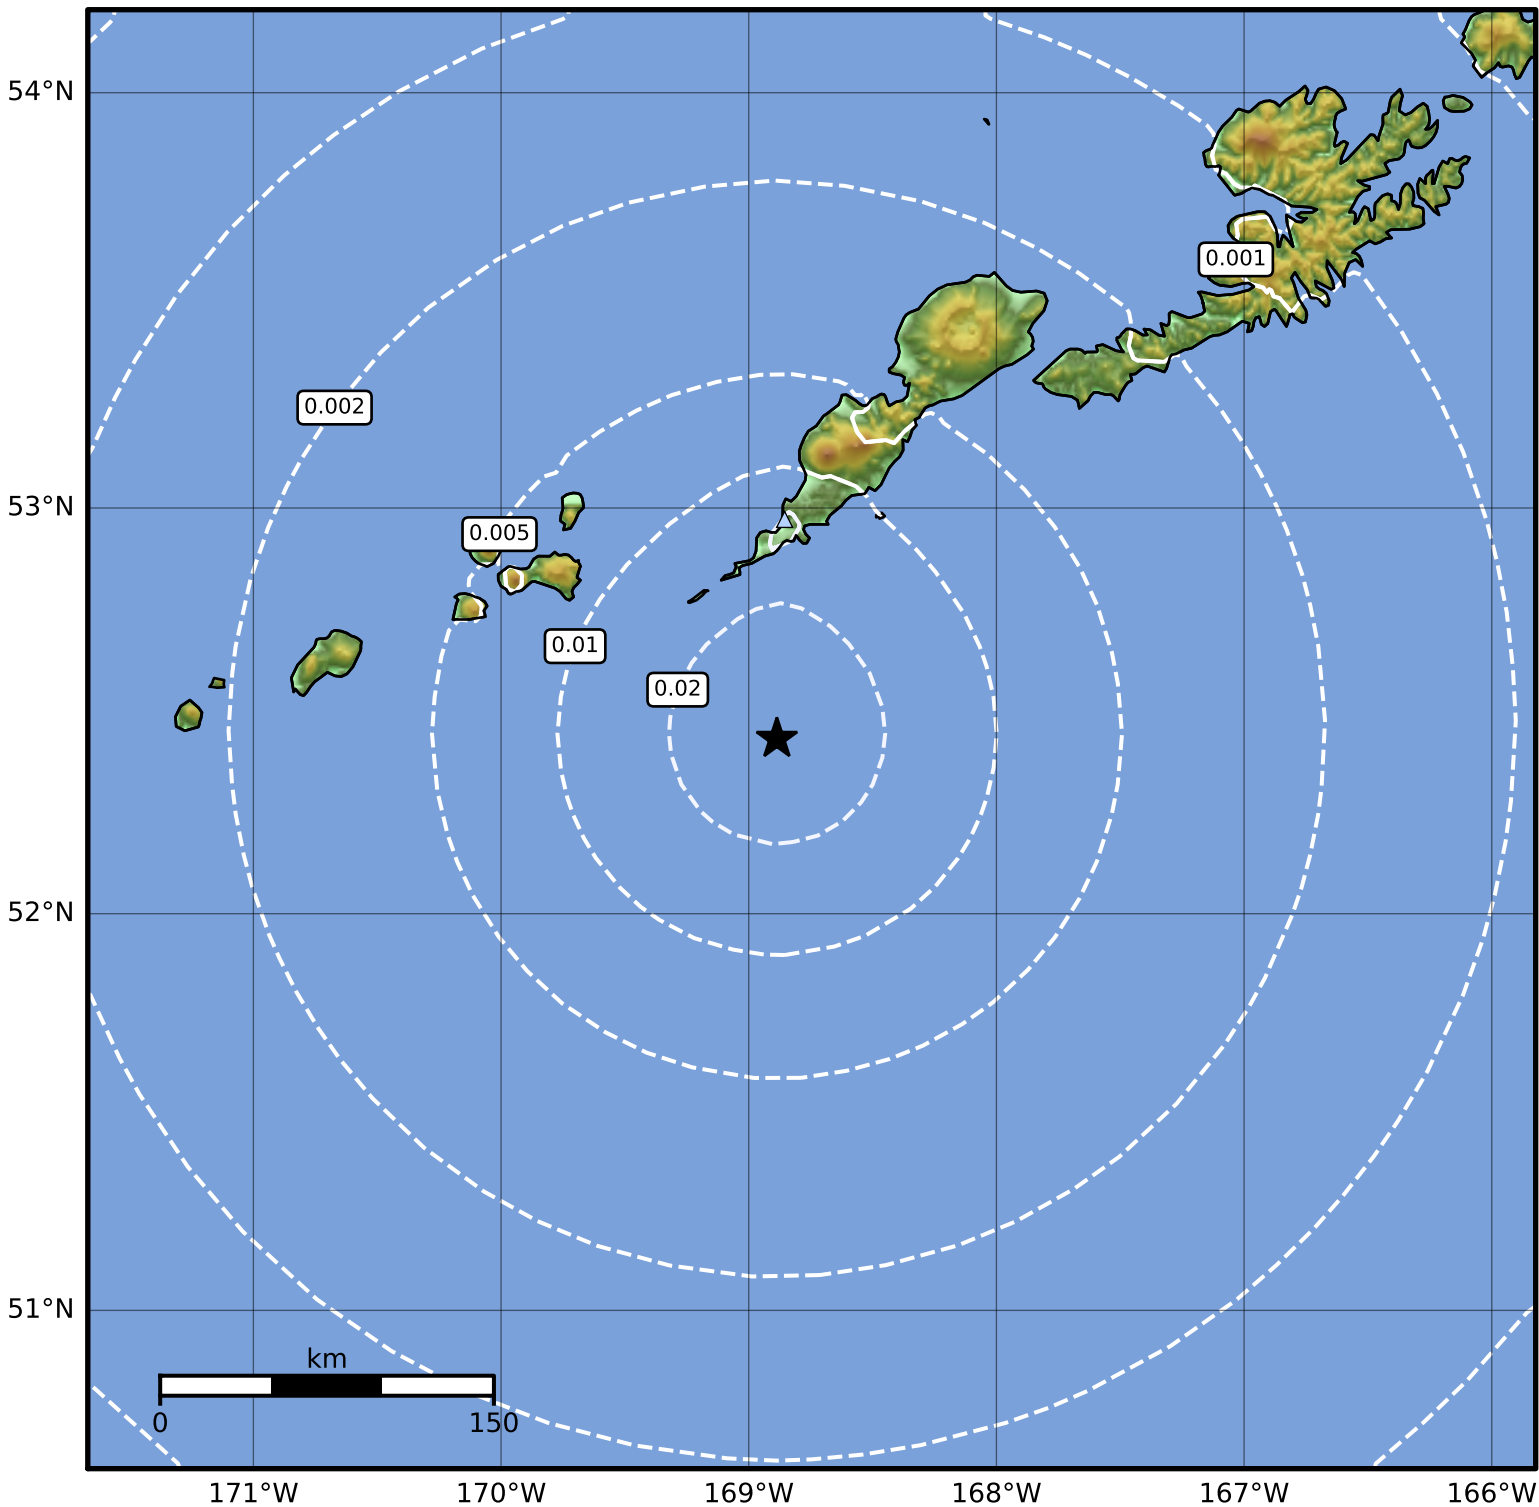

1.0 Second Peak Spectral Acceleration Map Alaska Earthquake Center  
 ShakeMap: 56 km (35 miles) S of Nikolski  
 Aug 26, 2023 19:46:34 UTC M3.6 N52.43 W168.89 Depth: 44.6km ID:ak023axxhrl8

Scale based on Worden et al. (2012)

Version 1: Processed 2023-08-26T19:48:47Z

△ Seismic Instrument    ○ Reported Intensity

★ Epicenter