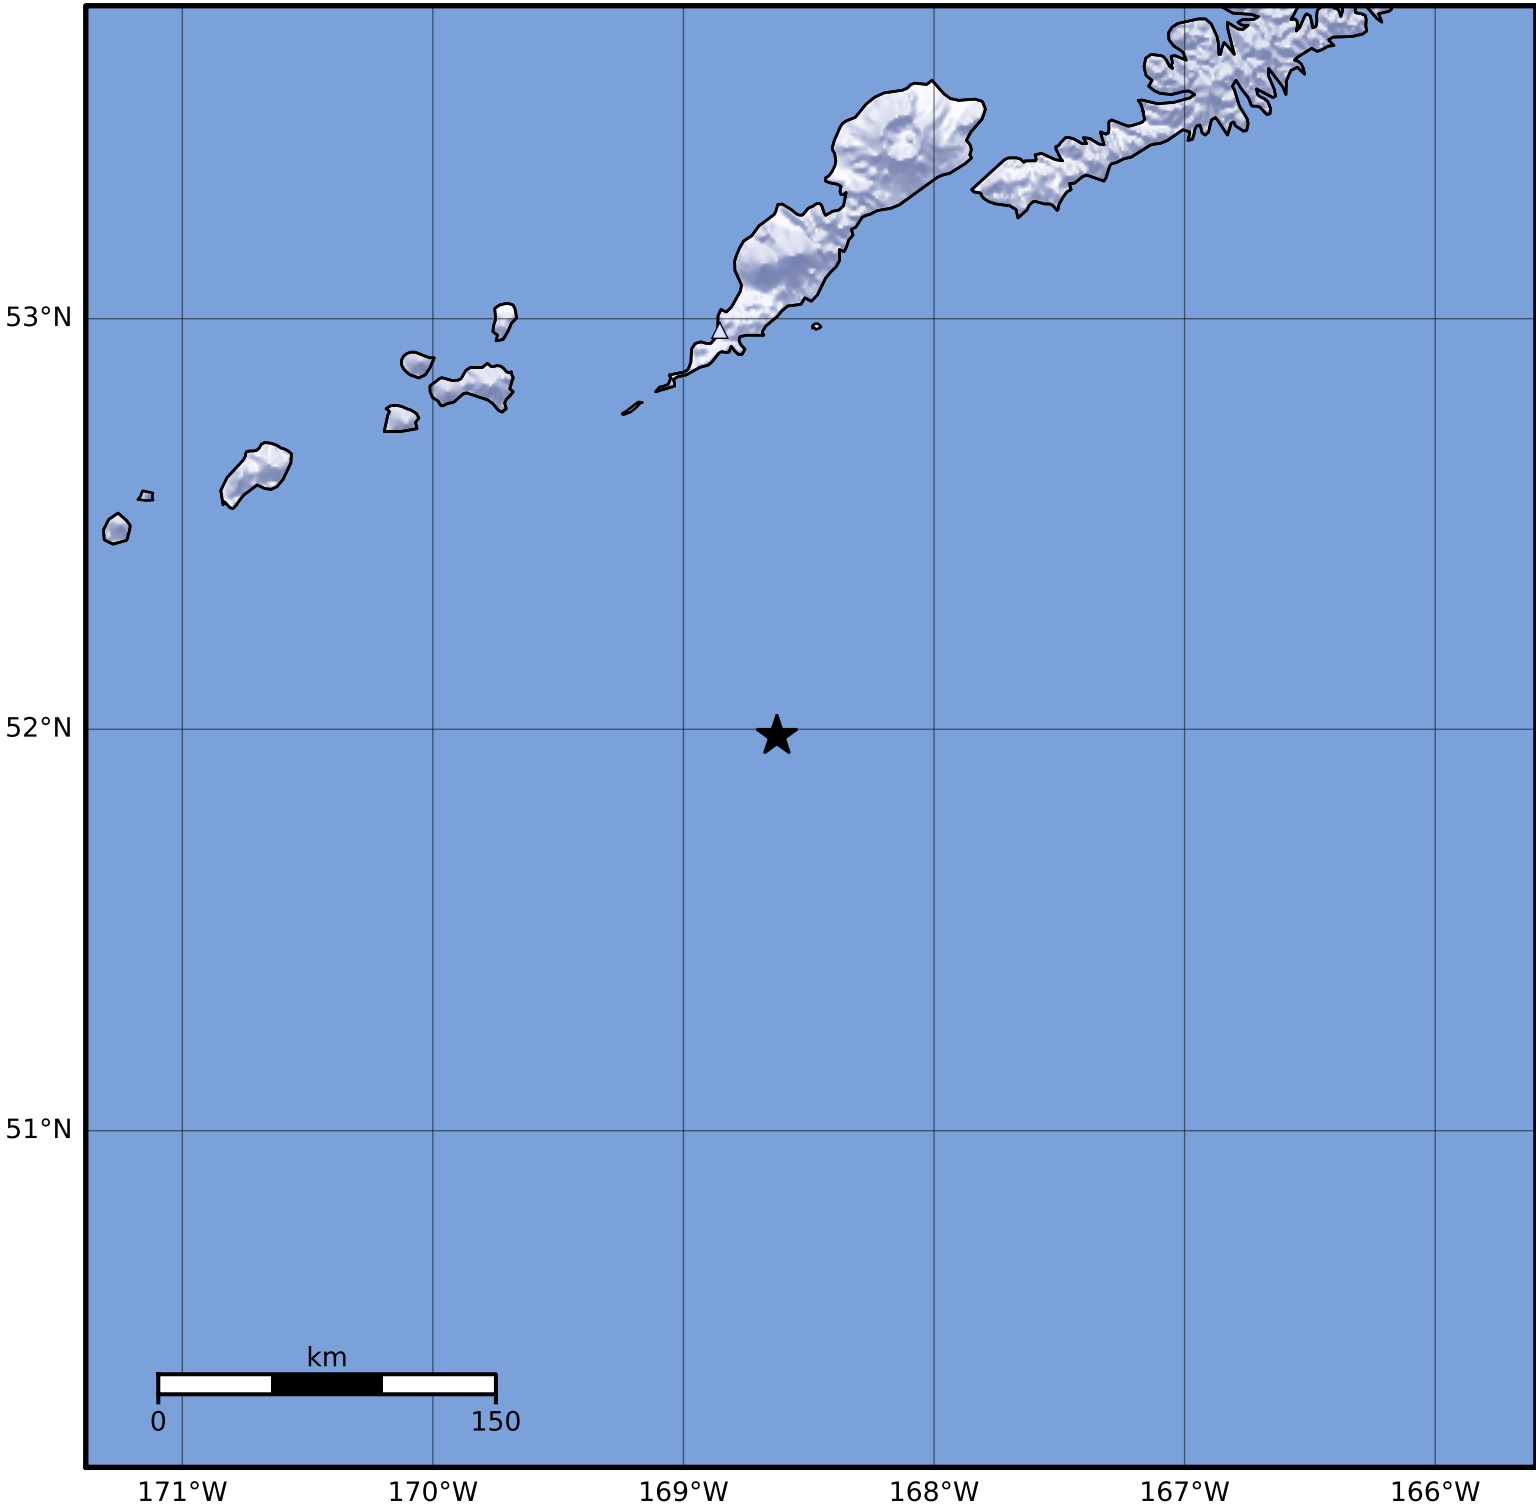

Macroseismic Intensity Map Alaska Earthquake Center
 ShakeMap: 107 km (66 miles) S of Nikolski
 Aug 26, 2023 19:46:41 UTC M3.7 N51.98 W168.63 Depth: 32.8km ID:ak023axxhsxn

SHAKING	Not felt	Weak	Light	Moderate	Strong	Very strong	Severe	Violent	Extreme
DAMAGE	None	None	None	Very light	Light	Moderate	Moderate/heavy	Heavy	Very heavy
PGA(%g)	<0.0464	0.297	2.76	6.2	11.5	21.5	40.1	74.7	>139
PGV(cm/s)	<0.0215	0.135	1.41	4.65	9.64	20	41.4	85.8	>178
INTENSITY	I	II-III	IV	V	VI	VII	VIII	IX	X+

Scale based on Worden et al. (2012)

Version 2: Processed 2023-08-26T20:02:49Z

△ Seismic Instrument ○ Reported Intensity

★ Epicenter