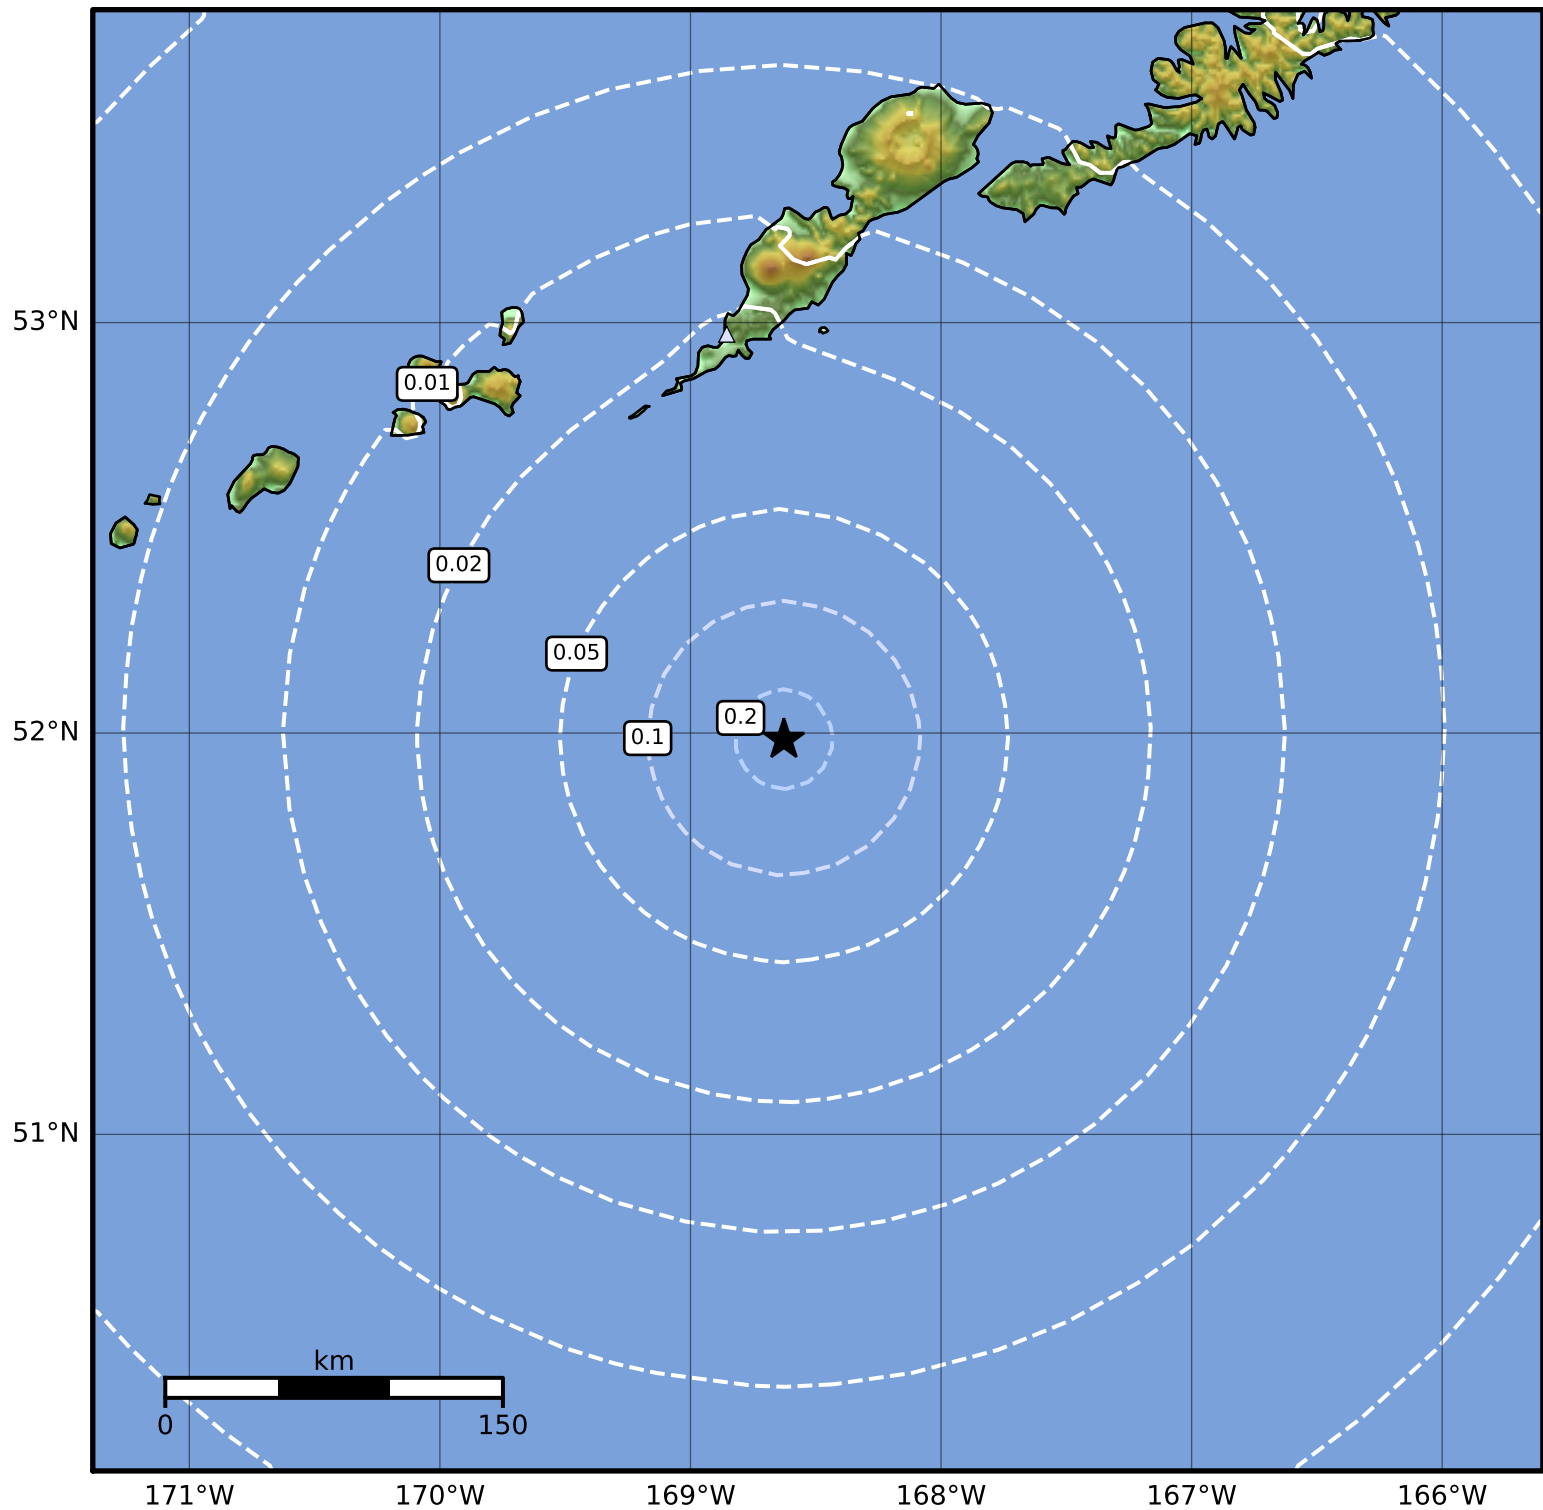

Peak Ground Acceleration Map Alaska Earthquake Center
ShakeMap: 107 km (66 miles) S of Nikolski
Aug 26, 2023 19:46:41 UTC M3.7 N51.98 W168.63 Depth: 32.8km ID:ak023axhsxn

PGA (%g)	0.1	0.2	0.5	1	2	5	10	20	50	100	200
----------	-----	-----	-----	---	---	---	----	----	----	-----	-----

Scale based on Worden et al. (2012)

Version 2: Processed 2023-08-26T20:02:49Z

△ Seismic Instrument ○ Reported Intensity

★ Epicenter