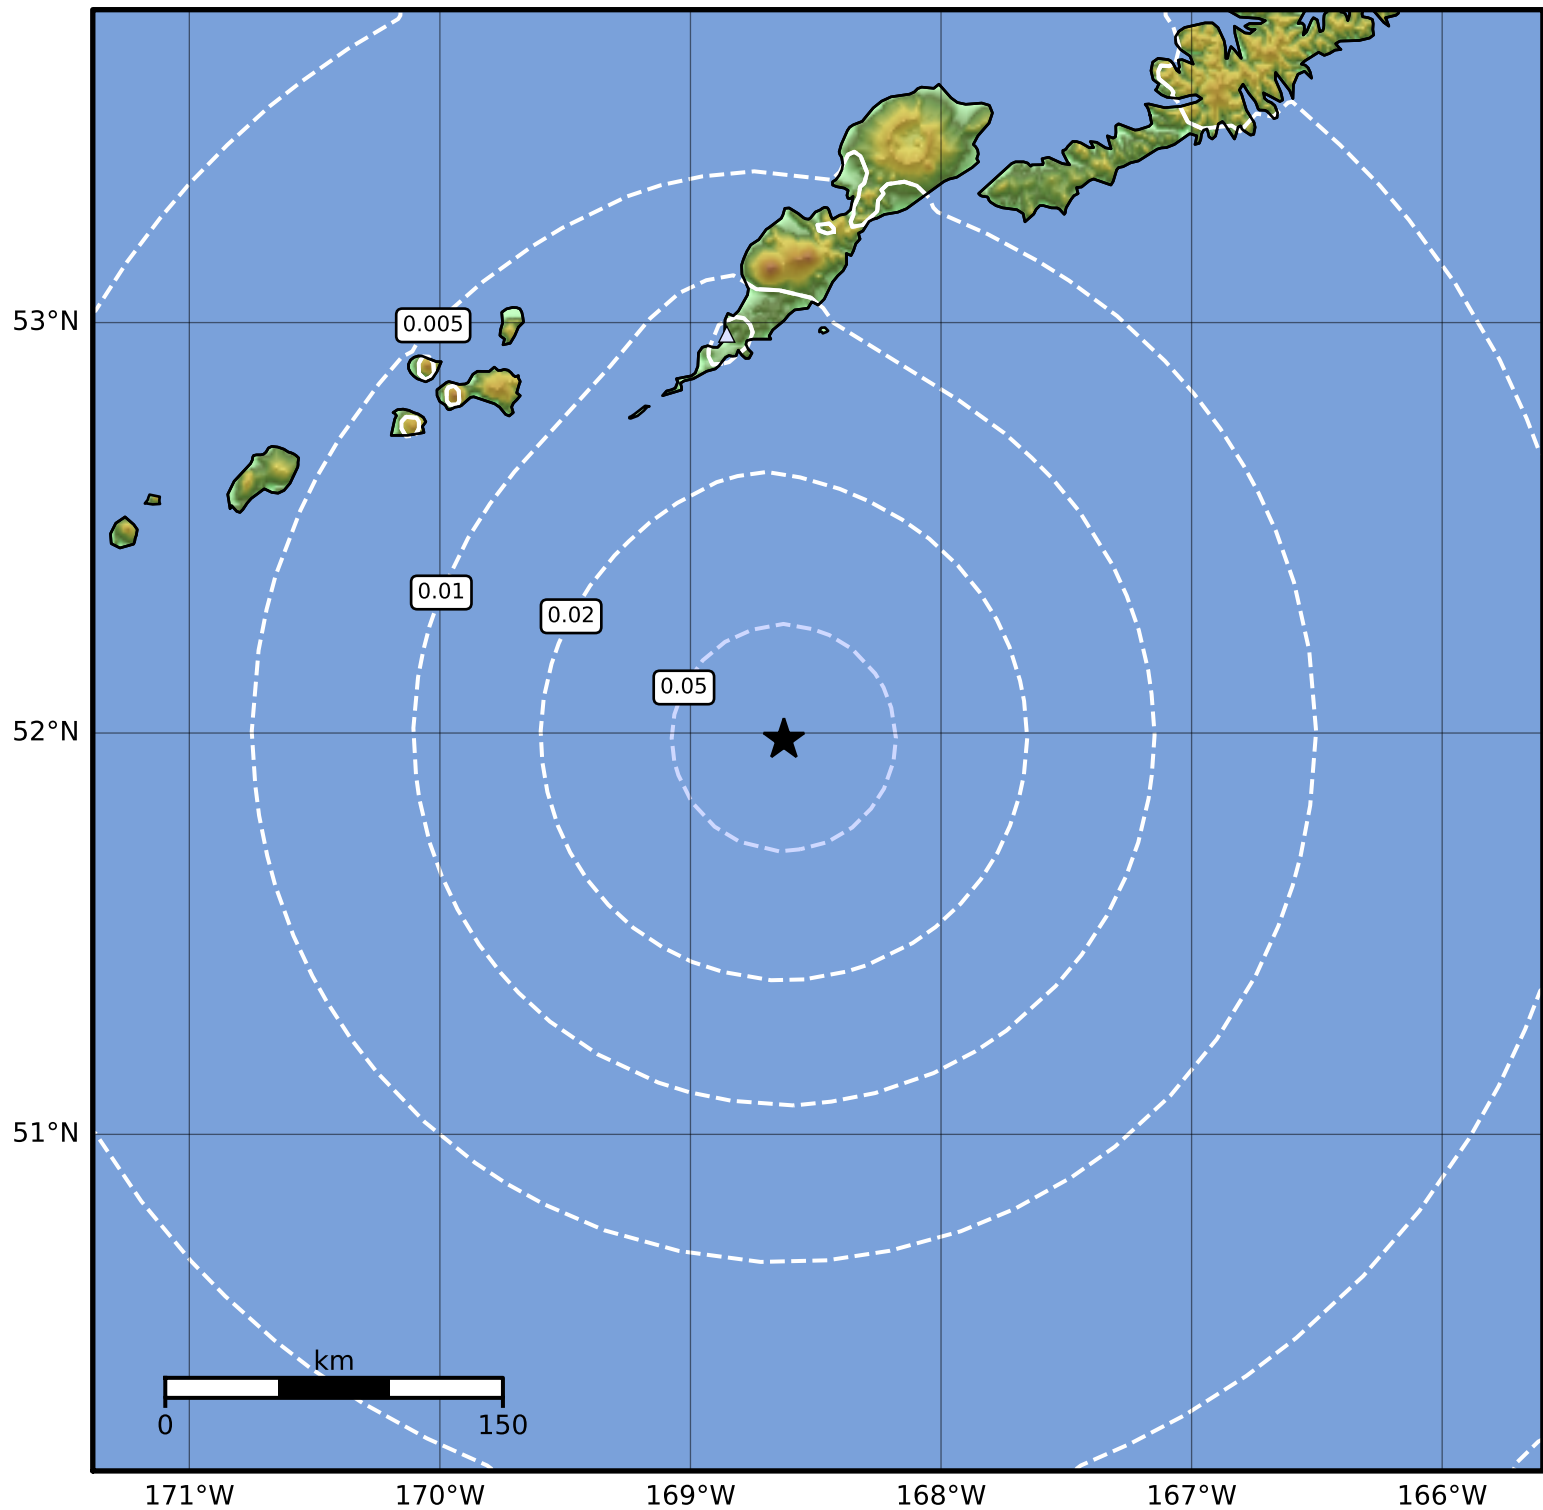

Peak Ground Velocity Map Alaska Earthquake Center
ShakeMap: 107 km (66 miles) S of Nikolski
Aug 26, 2023 19:46:41 UTC M3.7 N51.98 W168.63 Depth: 32.8km ID:ak023axhsxn

PGV (cm/s)	0.1	0.2	0.5	1	2	5	10	20	50	100	200
------------	-----	-----	-----	---	---	---	----	----	----	-----	-----

Scale based on Worden et al. (2012)

Version 2: Processed 2023-08-26T20:02:49Z

△ Seismic Instrument ○ Reported Intensity

★ Epicenter