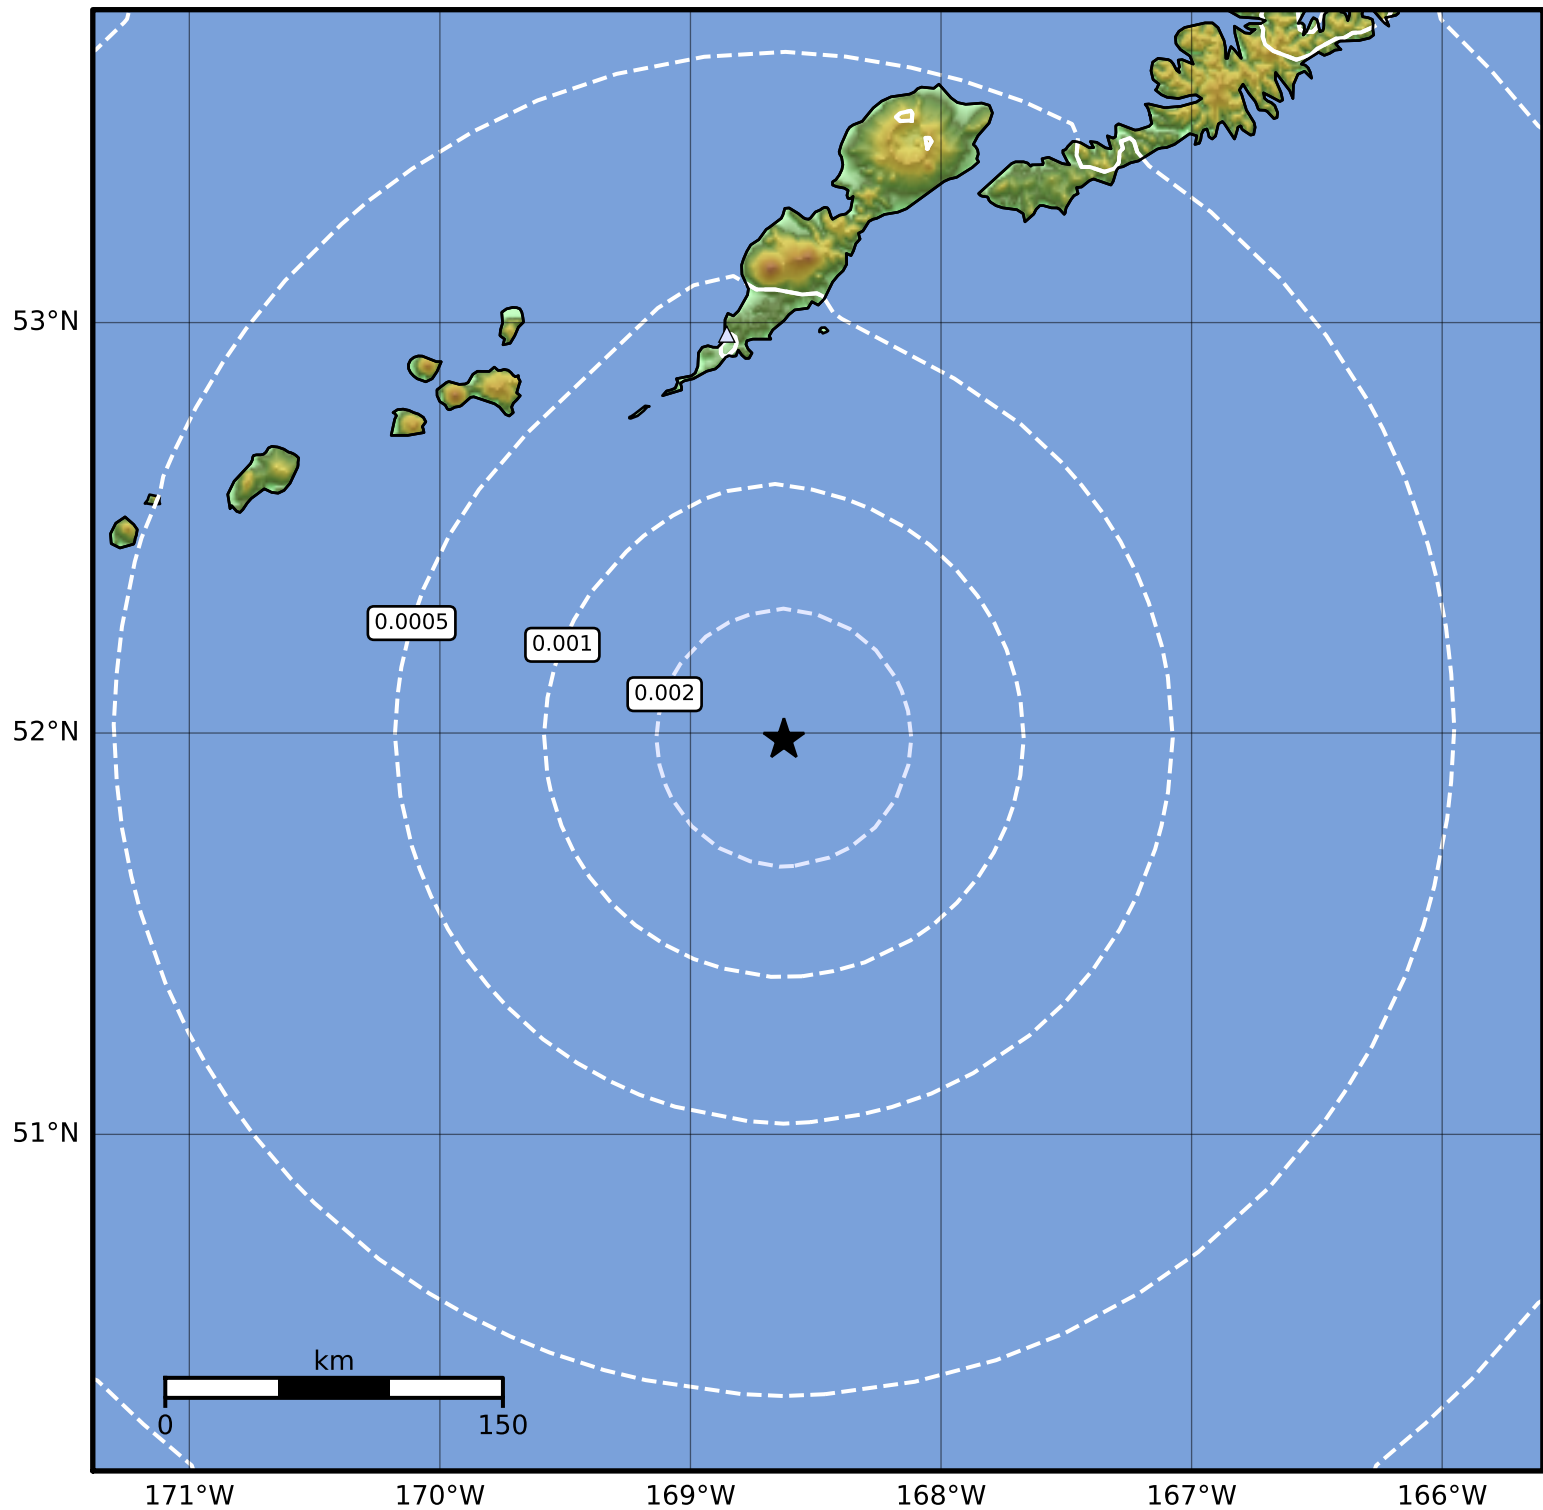

3.0 Second Peak Spectral Acceleration Map Alaska Earthquake Center
ShakeMap: 107 km (66 miles) S of Nikolski
Aug 26, 2023 19:46:41 UTC M3.7 N51.98 W168.63 Depth: 32.8km ID:ak023axhsxn

Scale based on Worden et al. (2012)

Version 2: Processed 2023-08-26T20:02:49Z

△ Seismic Instrument ○ Reported Intensity

★ Epicenter