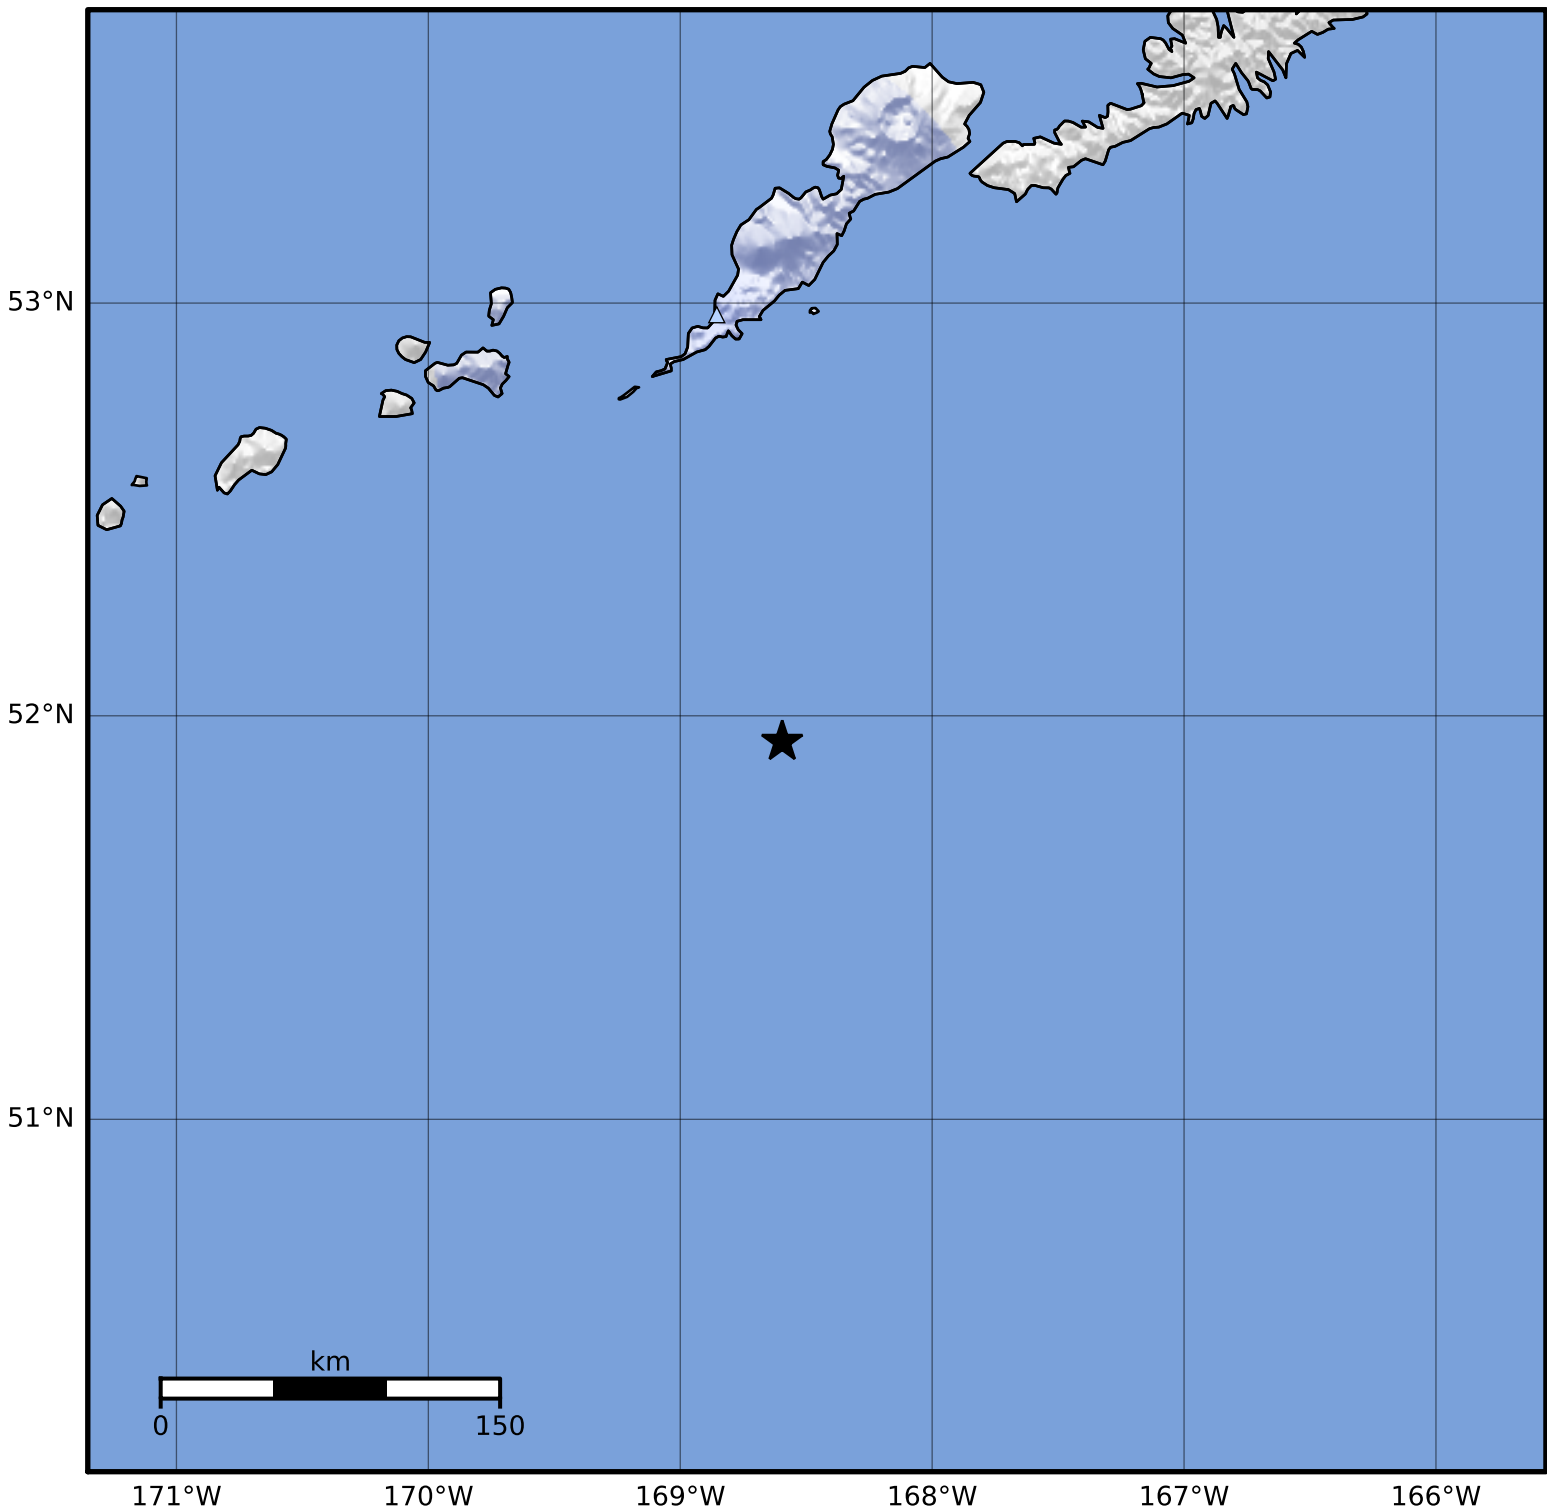

Macroseismic Intensity Map Alaska Earthquake Center
 ShakeMap: 113 km (70 miles) S of Nikolski
 Aug 27, 2023 01:47:27 UTC M3.5 N51.94 W168.60 Depth: 41.5km ID:ak023azabj72

SHAKING	Not felt	Weak	Light	Moderate	Strong	Very strong	Severe	Violent	Extreme
DAMAGE	None	None	None	Very light	Light	Moderate	Moderate/heavy	Heavy	Very heavy
PGA(%g)	<0.0464	0.297	2.76	6.2	11.5	21.5	40.1	74.7	>139
PGV(cm/s)	<0.0215	0.135	1.41	4.65	9.64	20	41.4	85.8	>178
INTENSITY	I	II-III	IV	V	VI	VII	VIII	IX	X+

Scale based on Worden et al. (2012)

Version 1: Processed 2023-08-27T18:05:31Z

△ Seismic Instrument ○ Reported Intensity

★ Epicenter