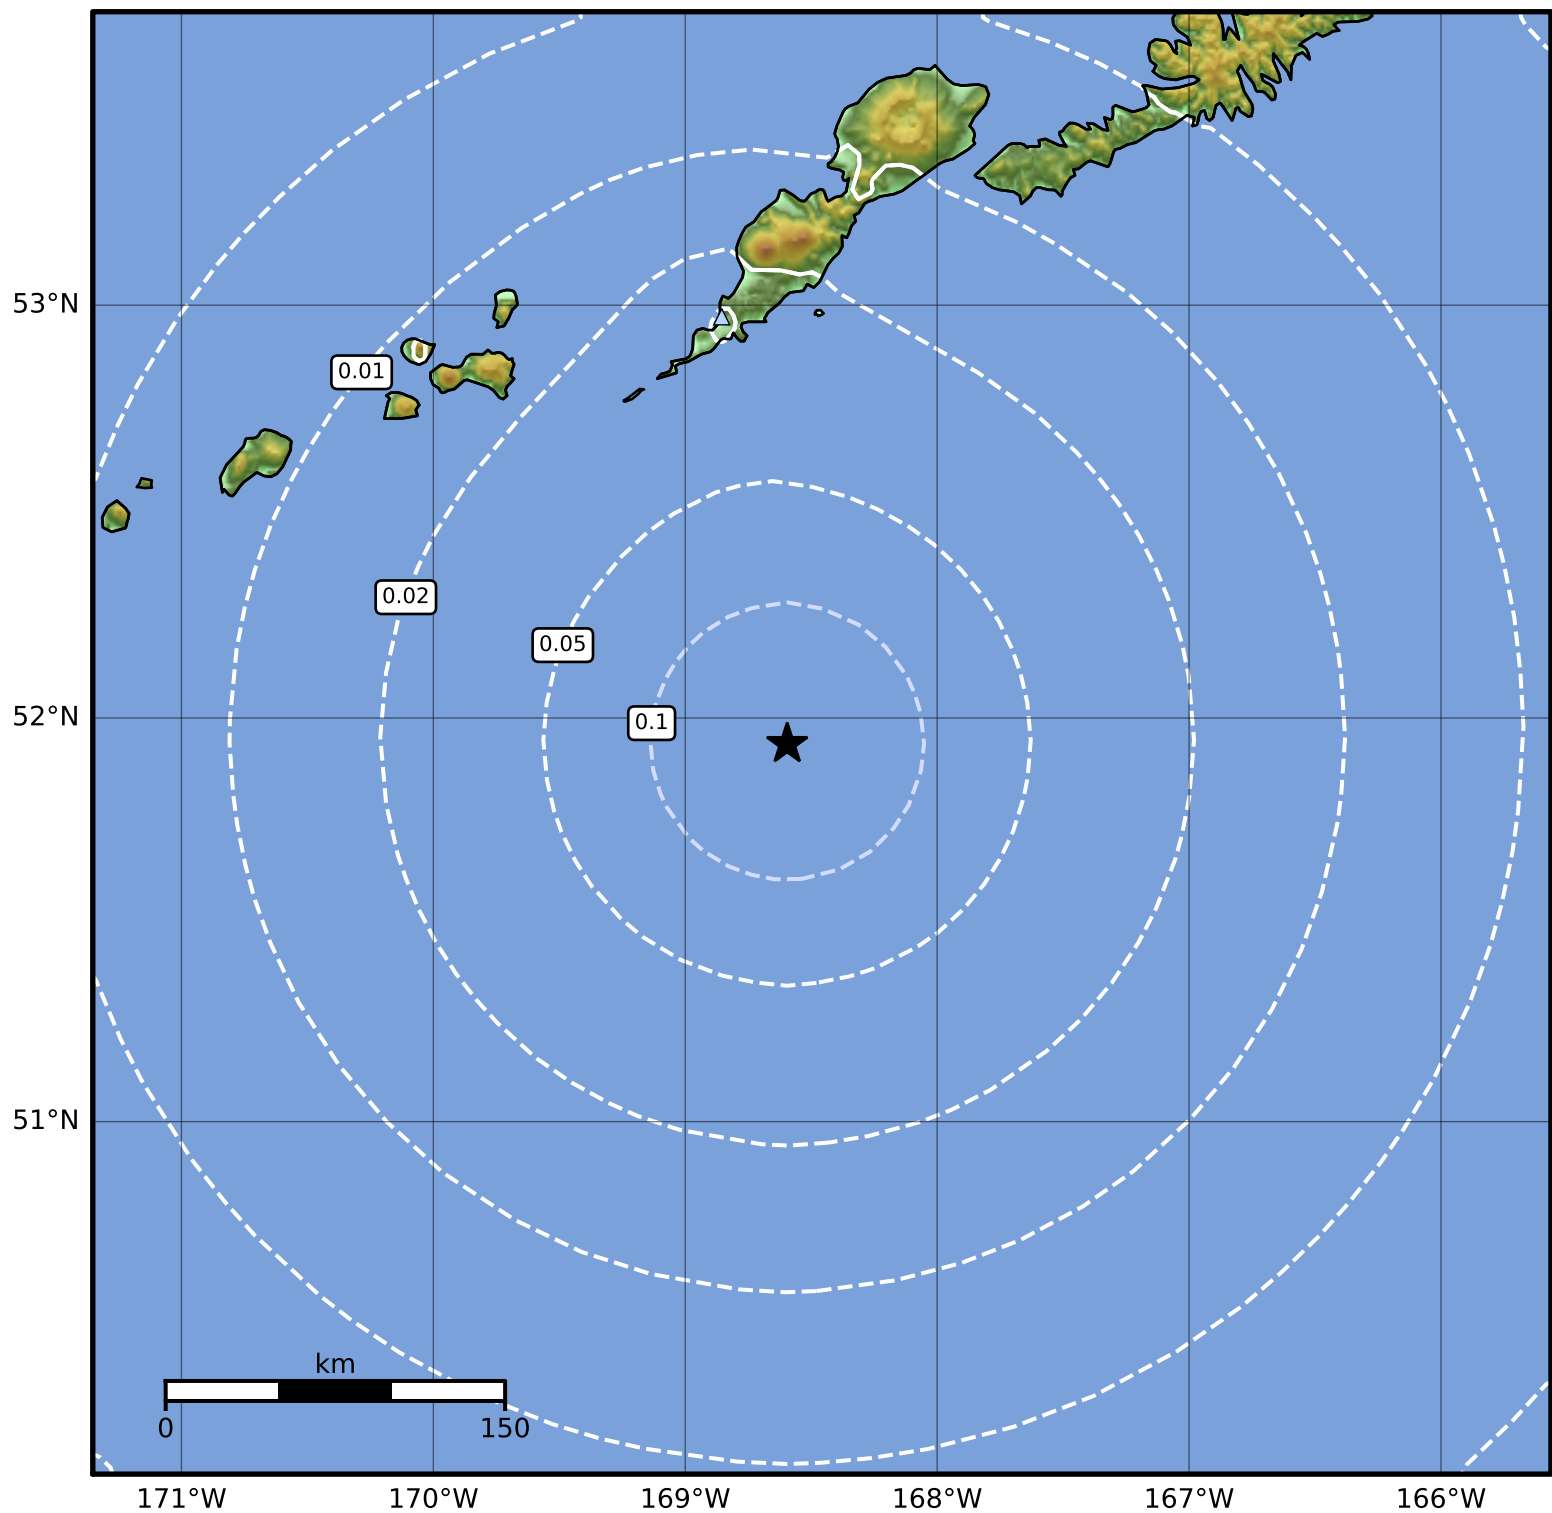

Peak Ground Acceleration Map Alaska Earthquake Center
 ShakeMap: 113 km (70 miles) S of Nikolski
 Aug 27, 2023 01:47:27 UTC M3.5 N51.94 W168.60 Depth: 41.5km ID:ak023azabj72

PGA (%g)	0.1	0.2	0.5	1	2	5	10	20	50	100	200
----------	-----	-----	-----	---	---	---	----	----	----	-----	-----

Scale based on Worden et al. (2012)

Version 1: Processed 2023-08-27T18:05:31Z

△ Seismic Instrument ○ Reported Intensity

★ Epicenter