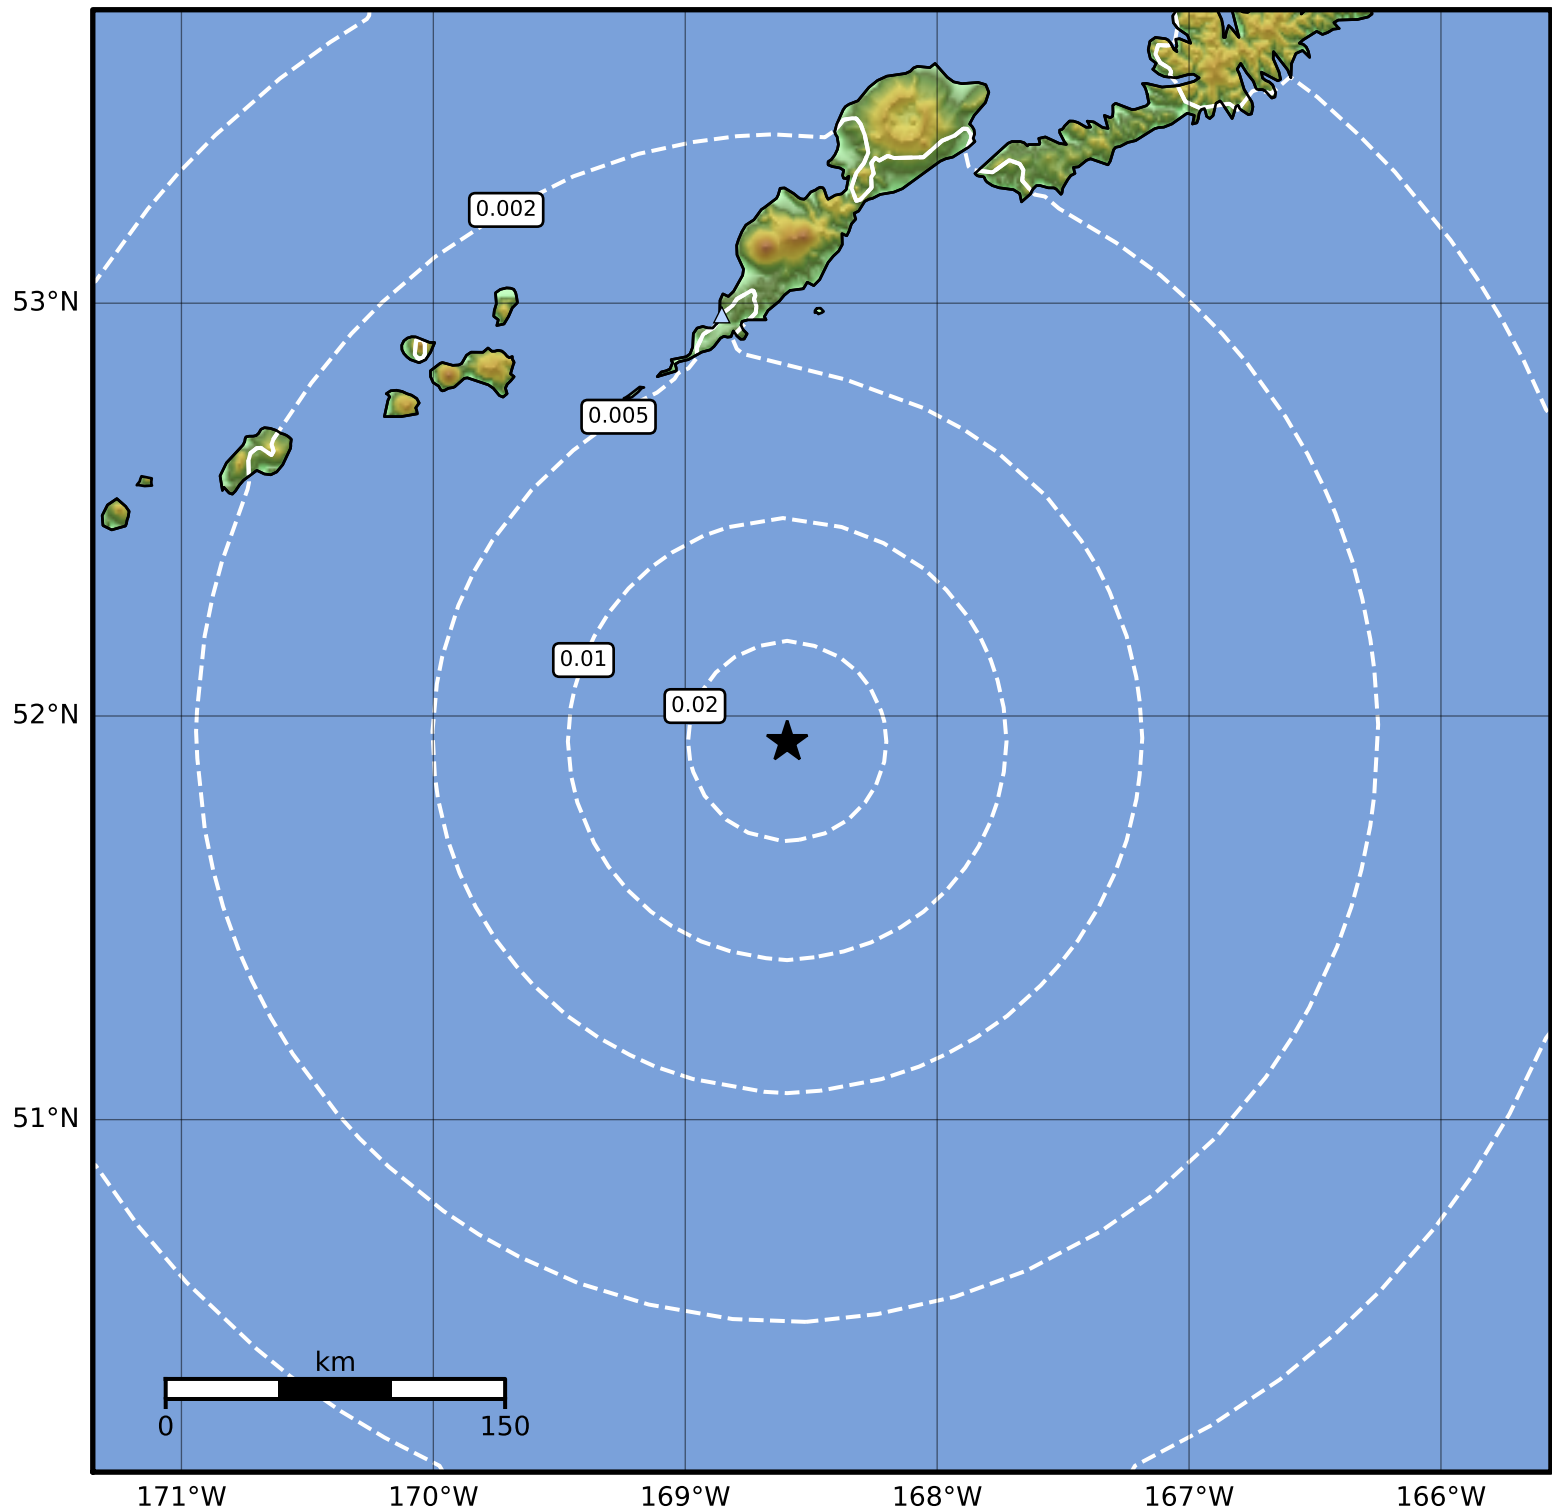

Peak Ground Velocity Map Alaska Earthquake Center
ShakeMap: 113 km (70 miles) S of Nikolski
Aug 27, 2023 01:47:27 UTC M3.5 N51.94 W168.60 Depth: 41.5km ID:ak023azabj72

Scale based on Worden et al. (2012)

Version 1: Processed 2023-08-27T18:05:31Z

△ Seismic Instrument ○ Reported Intensity

★ Epicenter