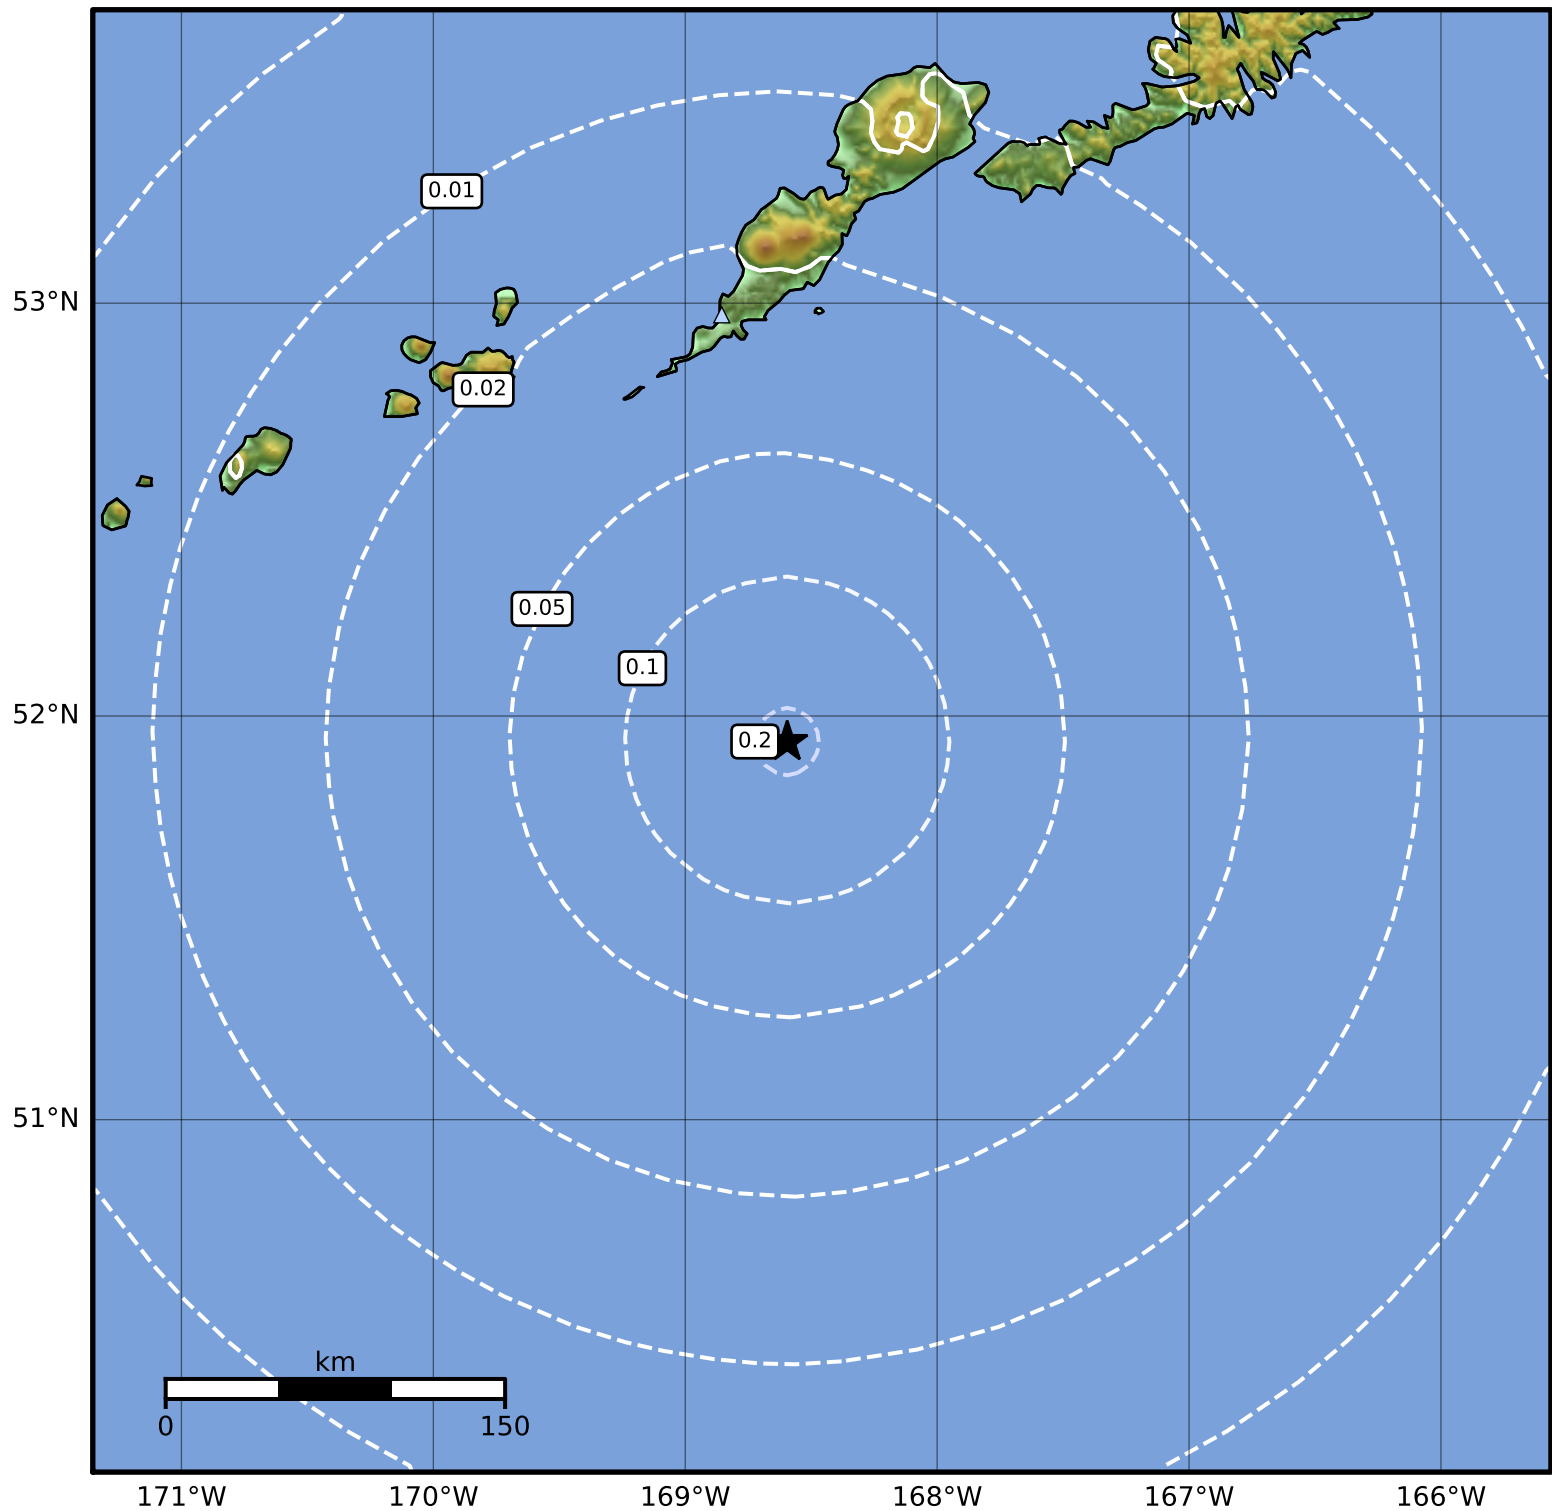

0.3 Second Peak Spectral Acceleration Map Alaska Earthquake Center
 ShakeMap: 113 km (70 miles) S of Nikolski
 Aug 27, 2023 01:47:27 UTC M3.5 N51.94 W168.60 Depth: 41.5km ID:ak023azabj72

SA(0.3) (%g)	0.1	0.2	0.5	1	2	5	10	20	50	100	200
--------------	-----	-----	-----	---	---	---	----	----	----	-----	-----

Scale based on Worden et al. (2012)

Version 1: Processed 2023-08-27T18:05:31Z

△ Seismic Instrument ○ Reported Intensity

★ Epicenter