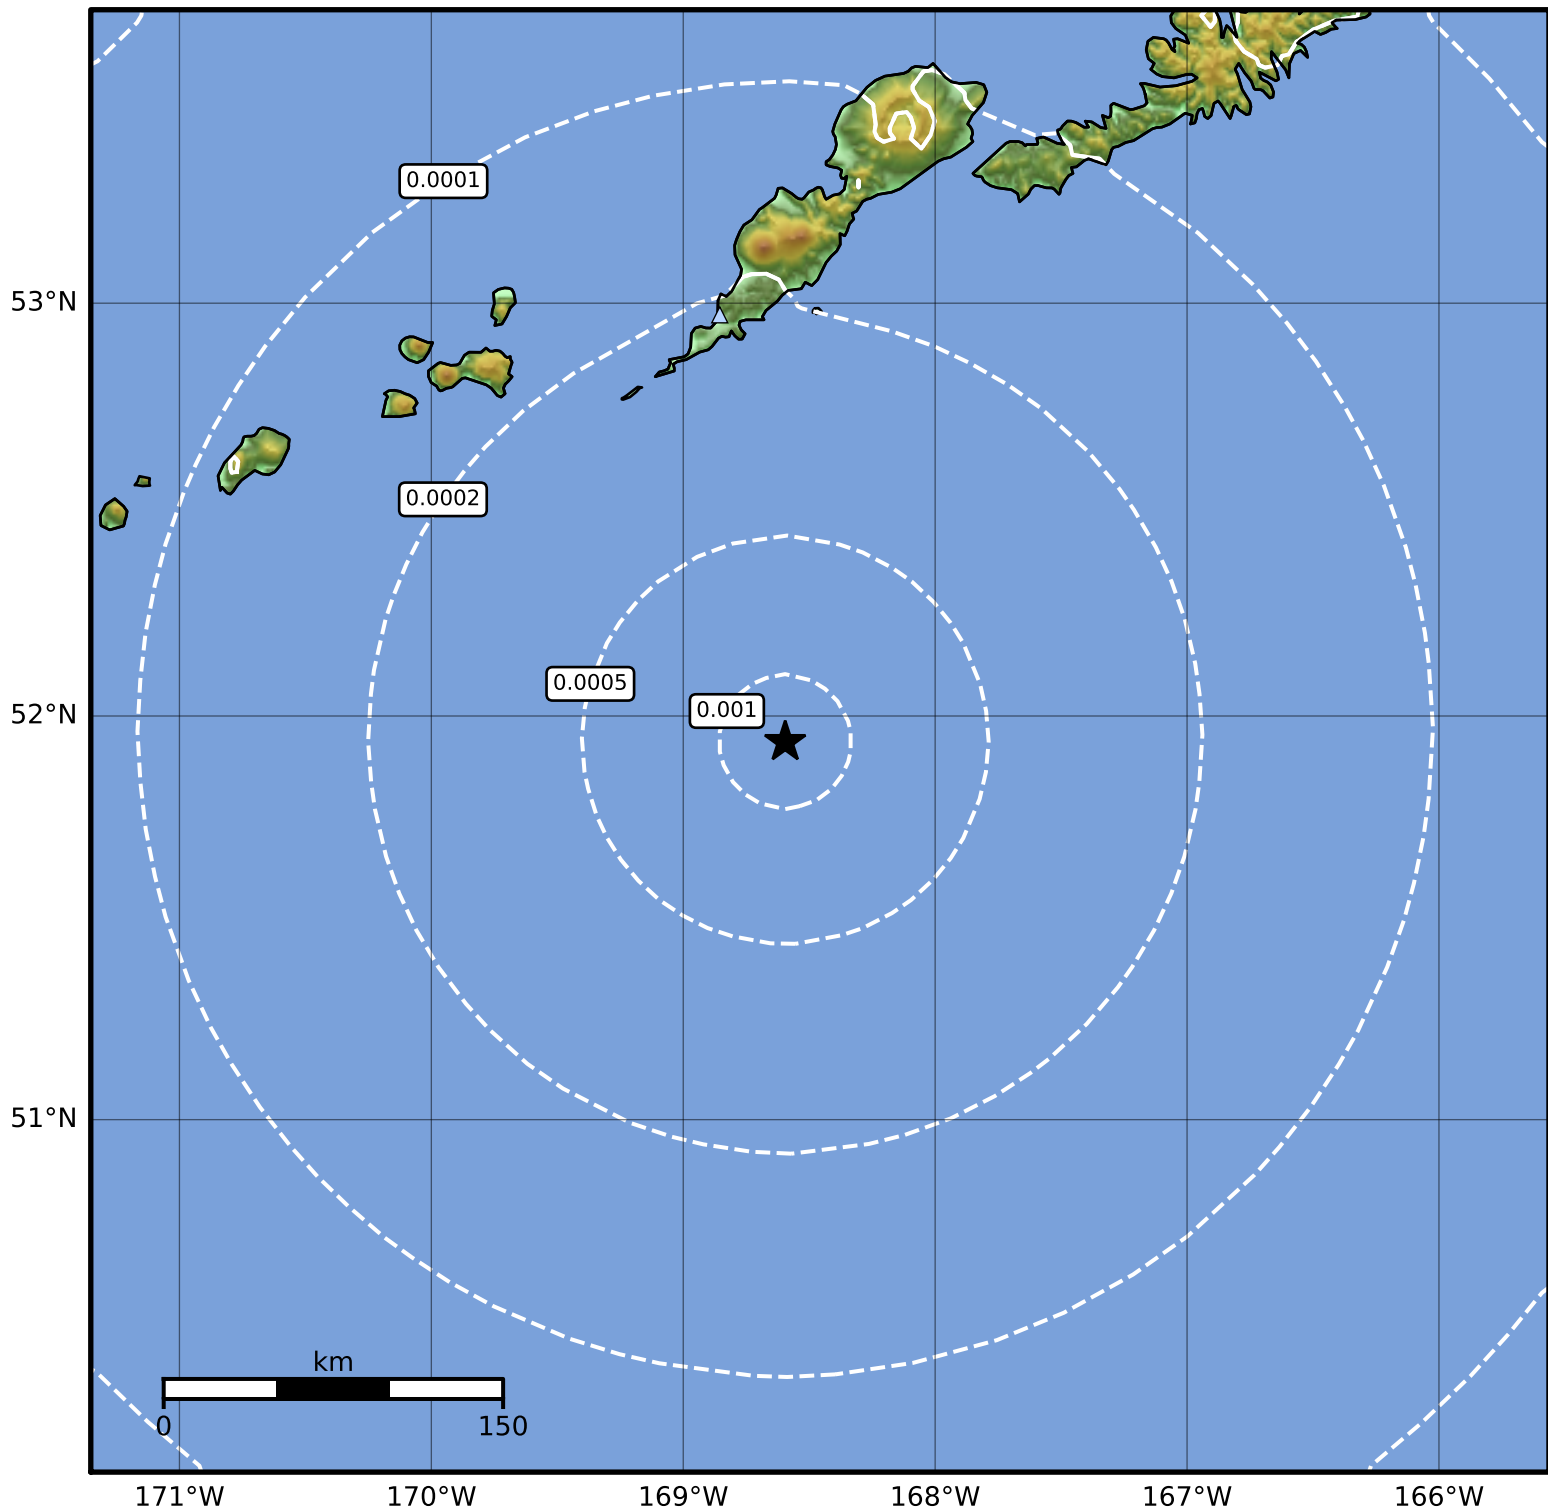

3.0 Second Peak Spectral Acceleration Map Alaska Earthquake Center  
ShakeMap: 113 km (70 miles) S of Nikolski  
Aug 27, 2023 01:47:27 UTC M3.5 N51.94 W168.60 Depth: 41.5km ID:ak023azabj72

Scale based on Worden et al. (2012)

Version 1: Processed 2023-08-27T18:05:31Z

△ Seismic Instrument ○ Reported Intensity

★ Epicenter