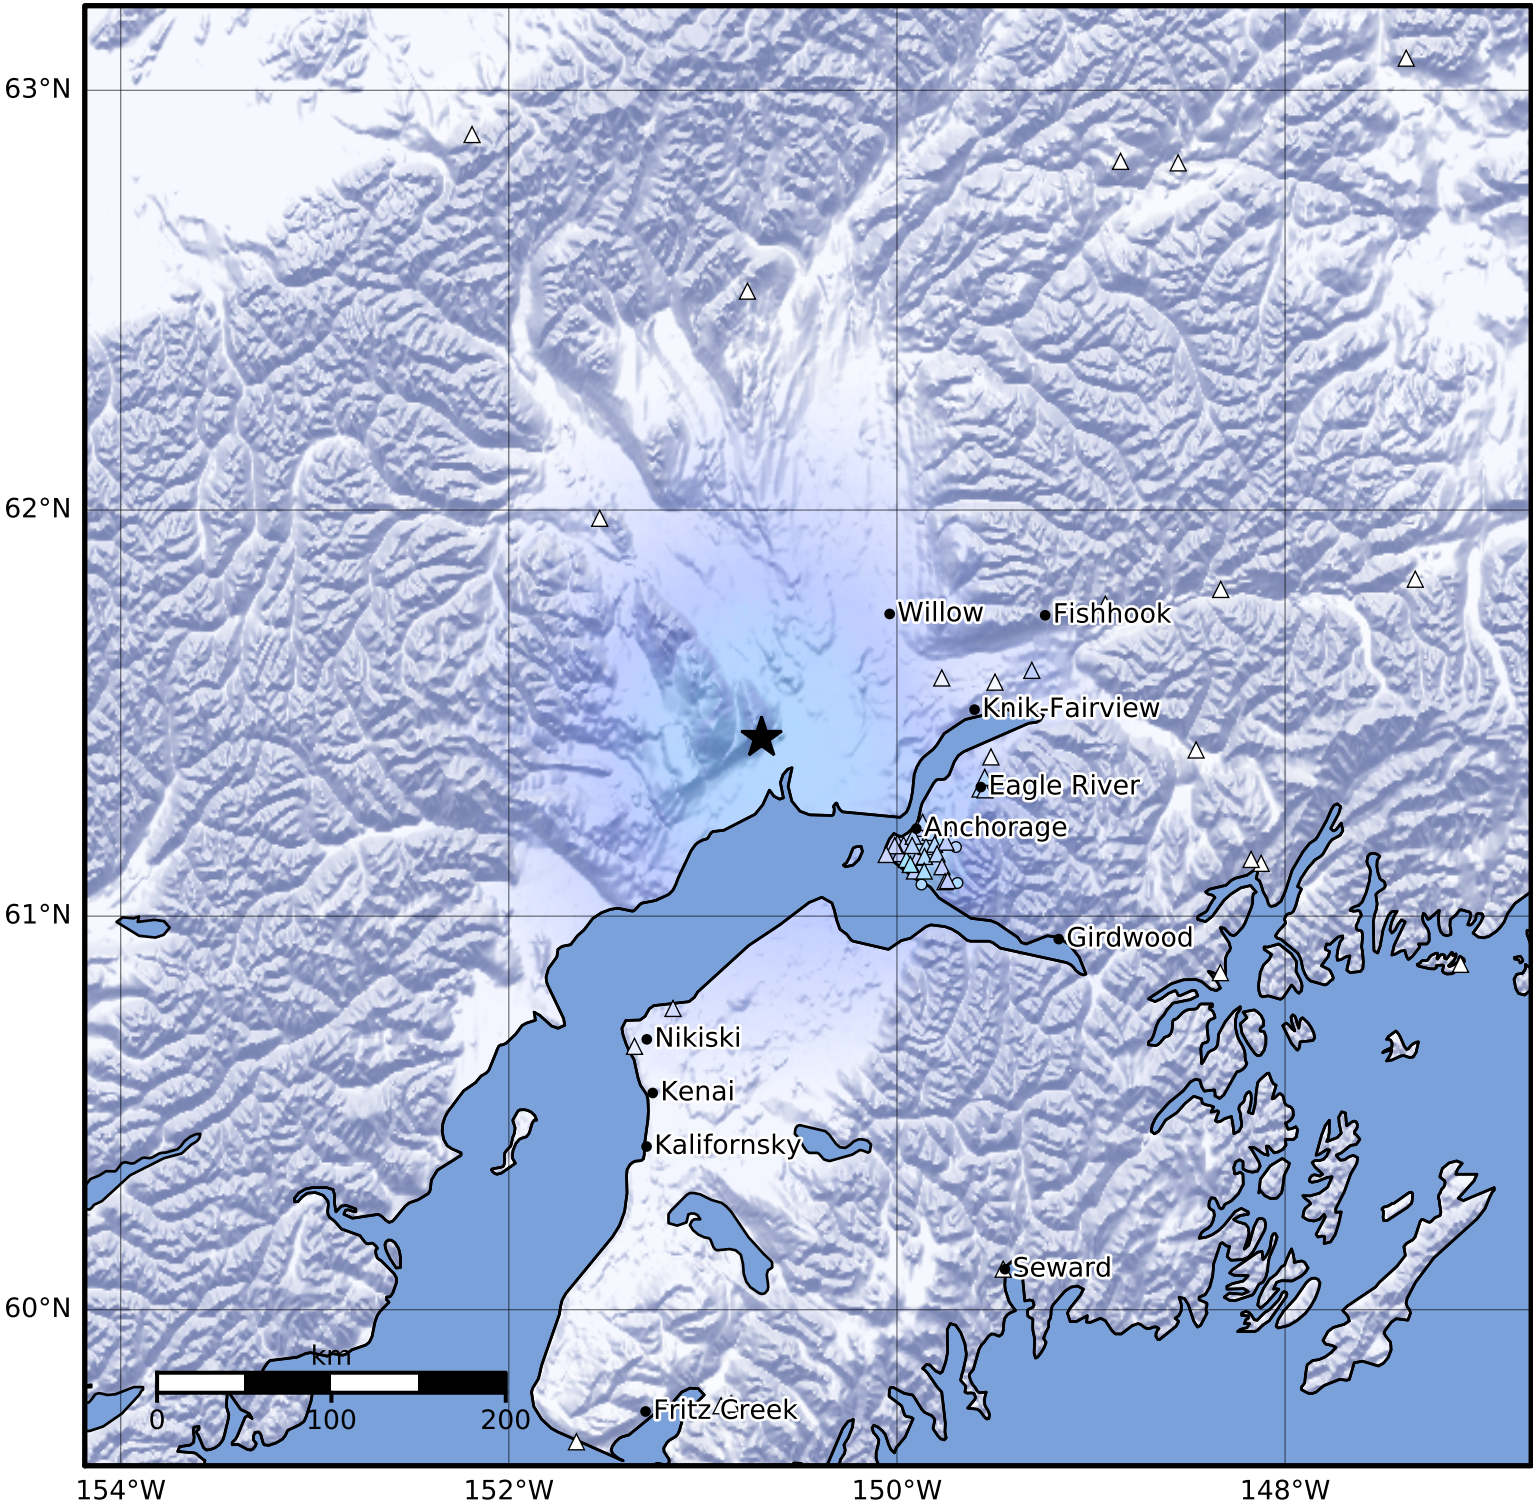

Macroseismic Intensity Map Alaska Earthquake Center
 ShakeMap: 48 km (30 miles) NNE of Tyonek
 Aug 27, 2023 11:27:00 UTC M3.7 N61.44 W150.70 Depth: 46.3km ID:ak023azg5evm

SHAKING	Not felt	Weak	Light	Moderate	Strong	Very strong	Severe	Violent	Extreme
DAMAGE	None	None	None	Very light	Light	Moderate	Moderate/heavy	Heavy	Very heavy
PGA(%g)	<0.0464	0.297	2.76	6.2	11.5	21.5	40.1	74.7	>139
PGV(cm/s)	<0.0215	0.135	1.41	4.65	9.64	20	41.4	85.8	>178
INTENSITY	I	II-III	IV	V	VI	VII	VIII	IX	X+

Scale based on Worden et al. (2012)

Version 2: Processed 2023-08-27T11:50:59Z

△ Seismic Instrument ○ Reported Intensity

★ Epicenter