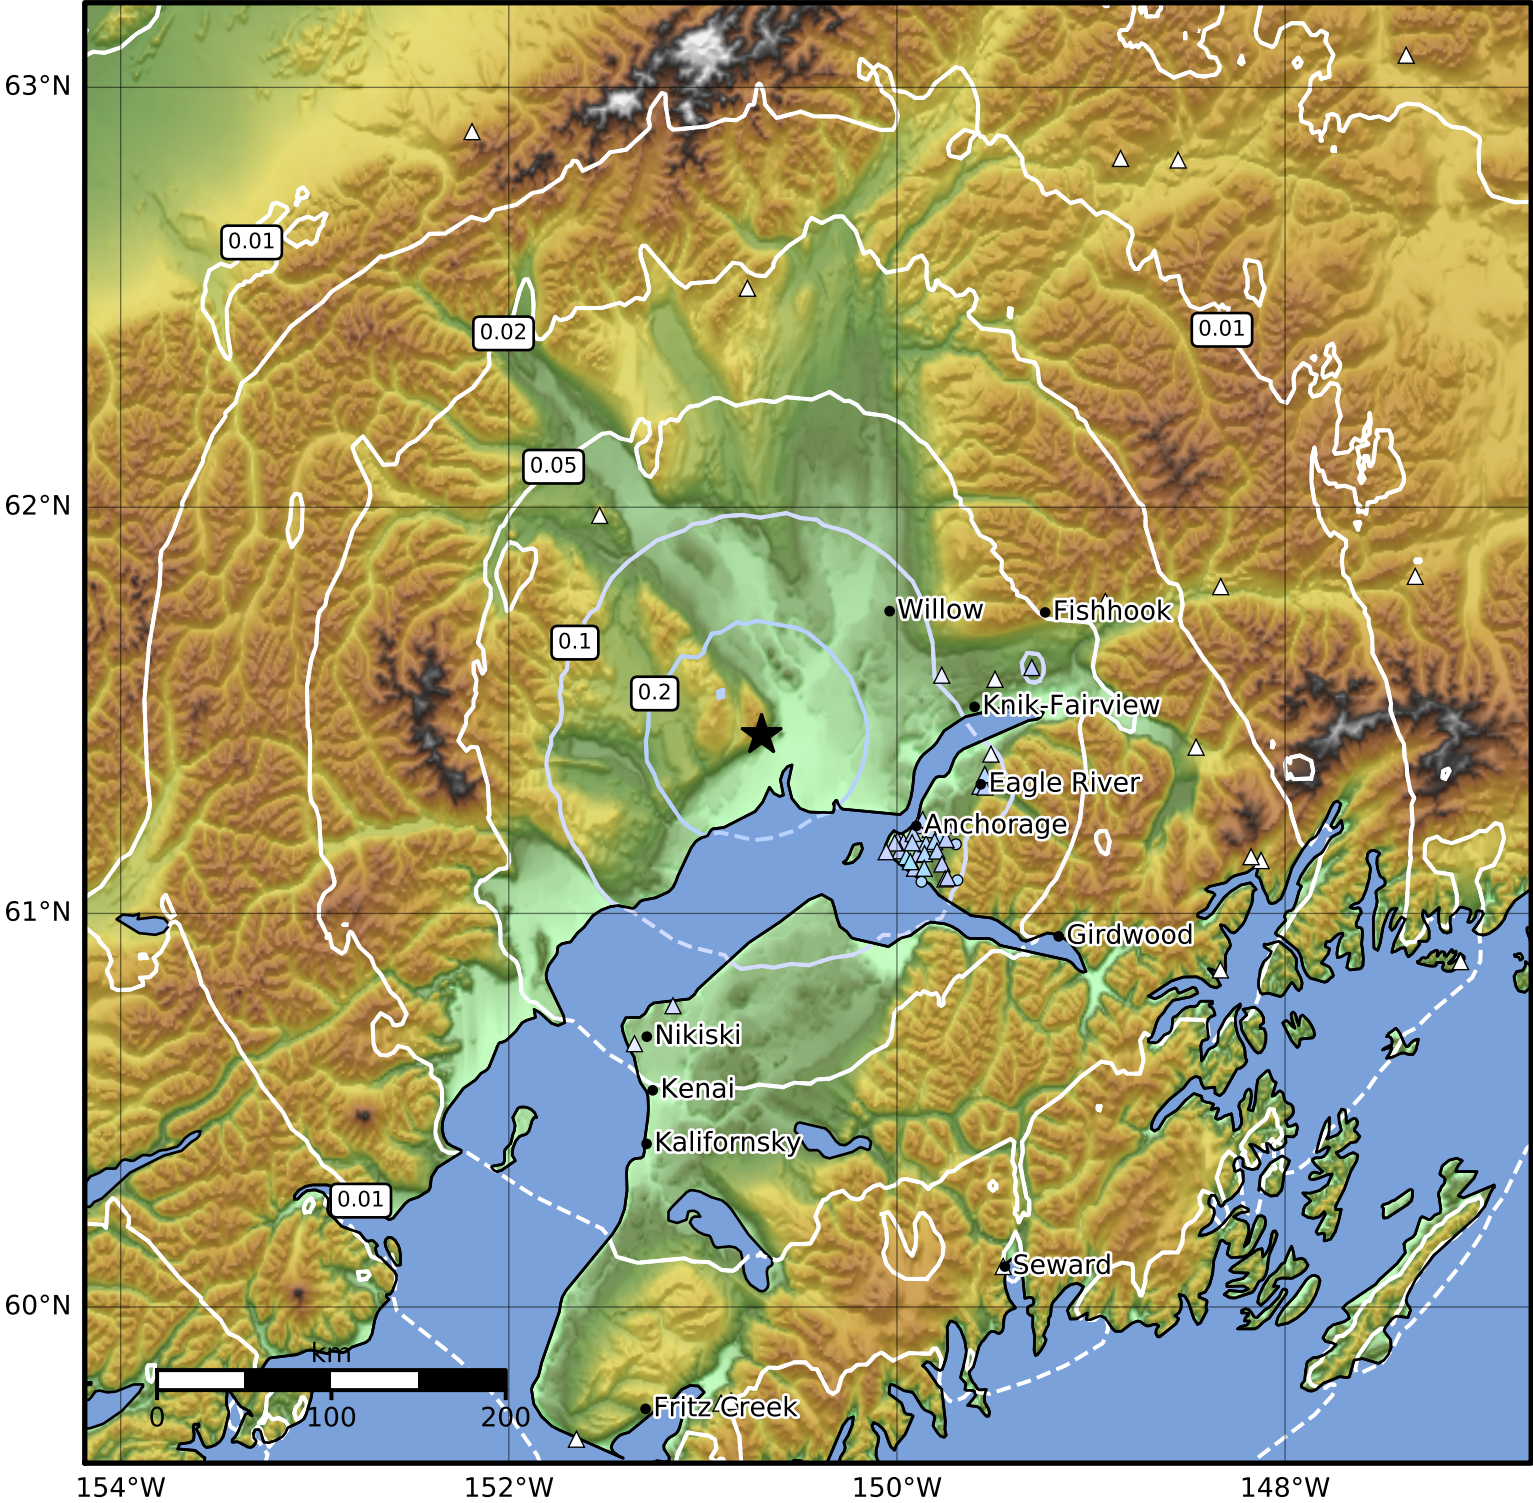

Peak Ground Acceleration Map Alaska Earthquake Center
 ShakeMap: 48 km (30 miles) NNE of Tyonek
 Aug 27, 2023 11:27:00 UTC M3.7 N61.44 W150.70 Depth: 46.3km ID:ak023azg5evm

| PGA (%g) | 0.1 | 0.2 | 0.5 | 1 | 2 | 5 | 10 | 20 | 50 | 100 | 200 |
|----------|-----|-----|-----|---|---|---|----|----|----|-----|-----|
|----------|-----|-----|-----|---|---|---|----|----|----|-----|-----|

Scale based on Worden et al. (2012)

Version 2: Processed 2023-08-27T11:50:59Z

△ Seismic Instrument ○ Reported Intensity ★ Epicenter