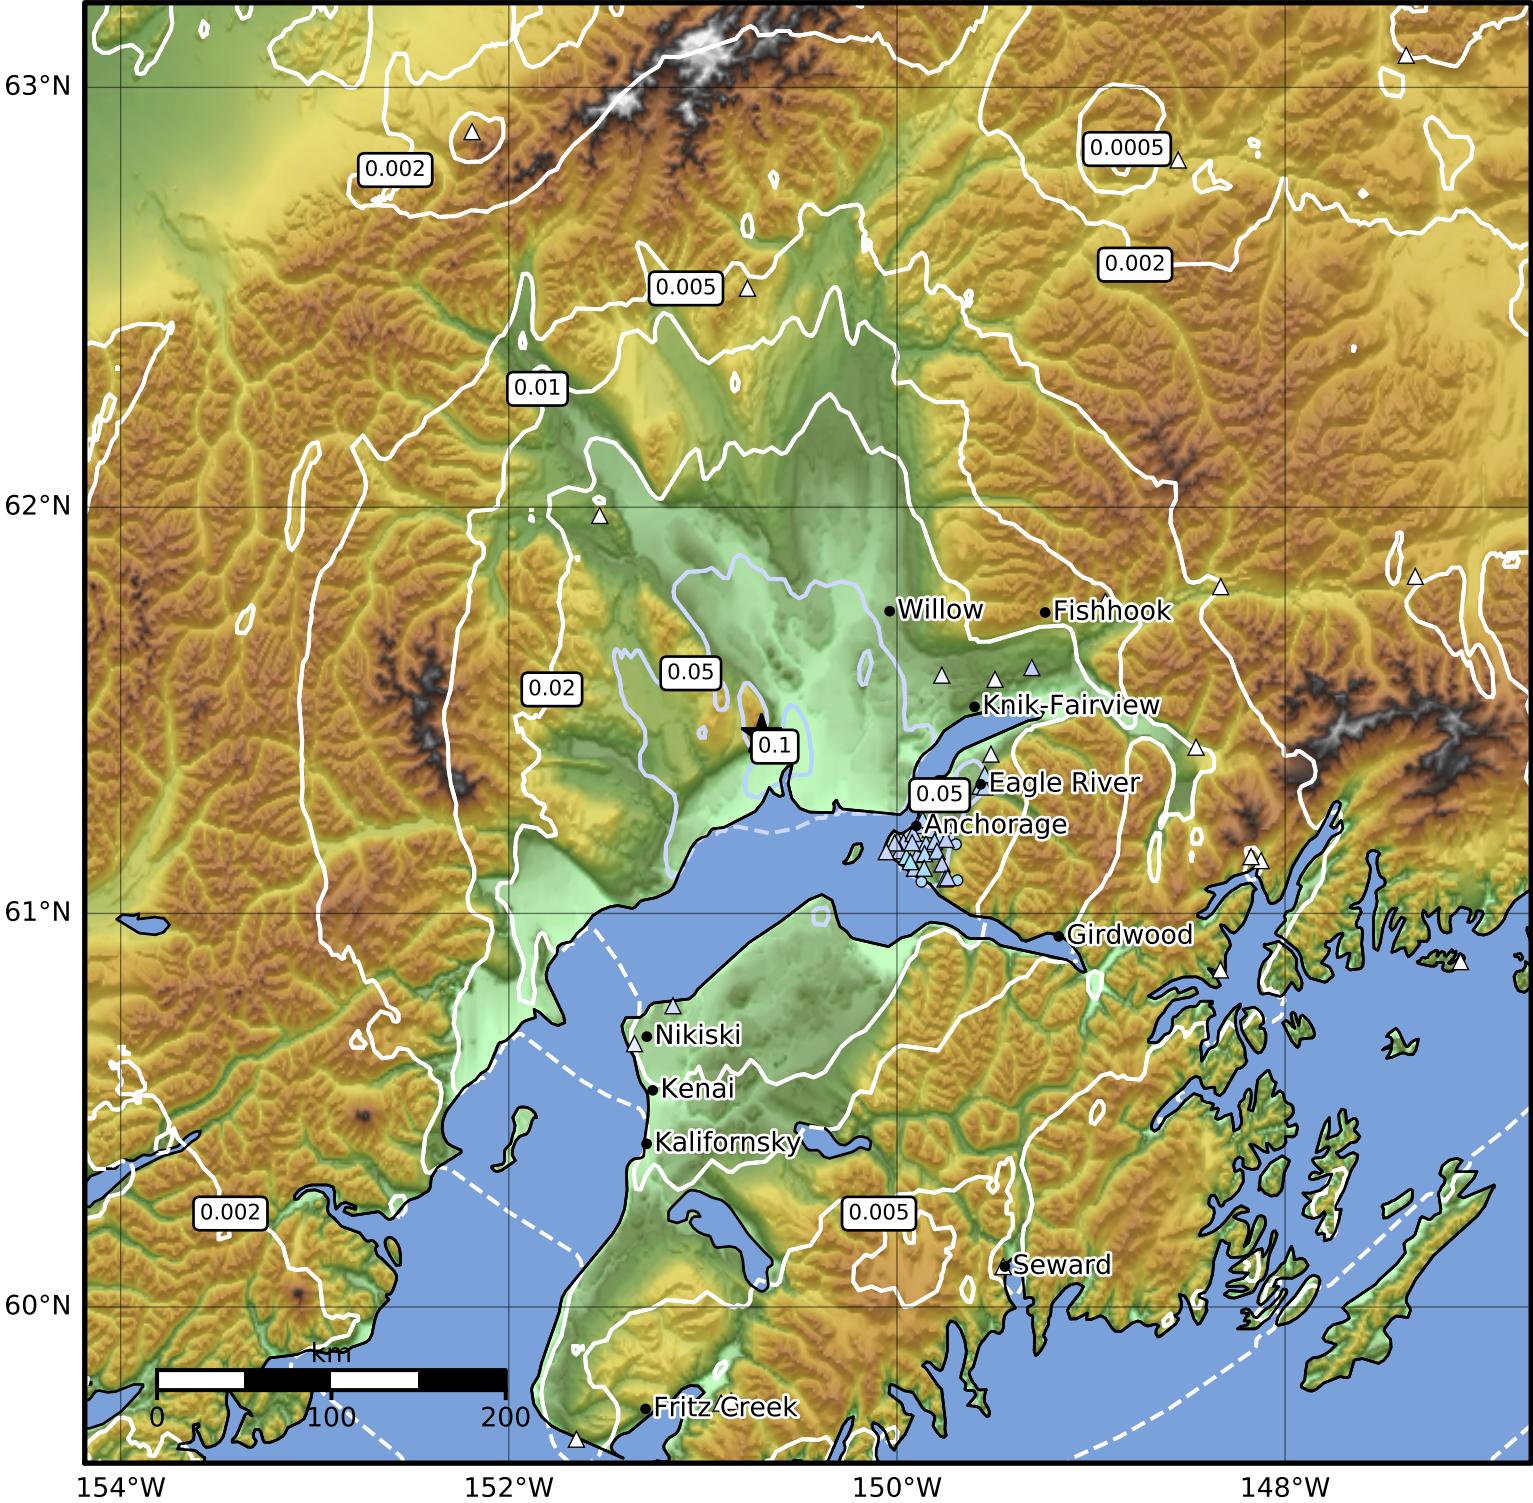

Peak Ground Velocity Map Alaska Earthquake Center
 ShakeMap: 48 km (30 miles) NNE of Tyonek
 Aug 27, 2023 11:27:00 UTC M3.7 N61.44 W150.70 Depth: 46.3km ID:ak023azg5evm

PGV (cm/s)	0.1	0.2	0.5	1	2	5	10	20	50	100	200
------------	-----	-----	-----	---	---	---	----	----	----	-----	-----

Scale based on Worden et al. (2012)

Version 2: Processed 2023-08-27T11:50:59Z

△ Seismic Instrument ○ Reported Intensity ★ Epicenter