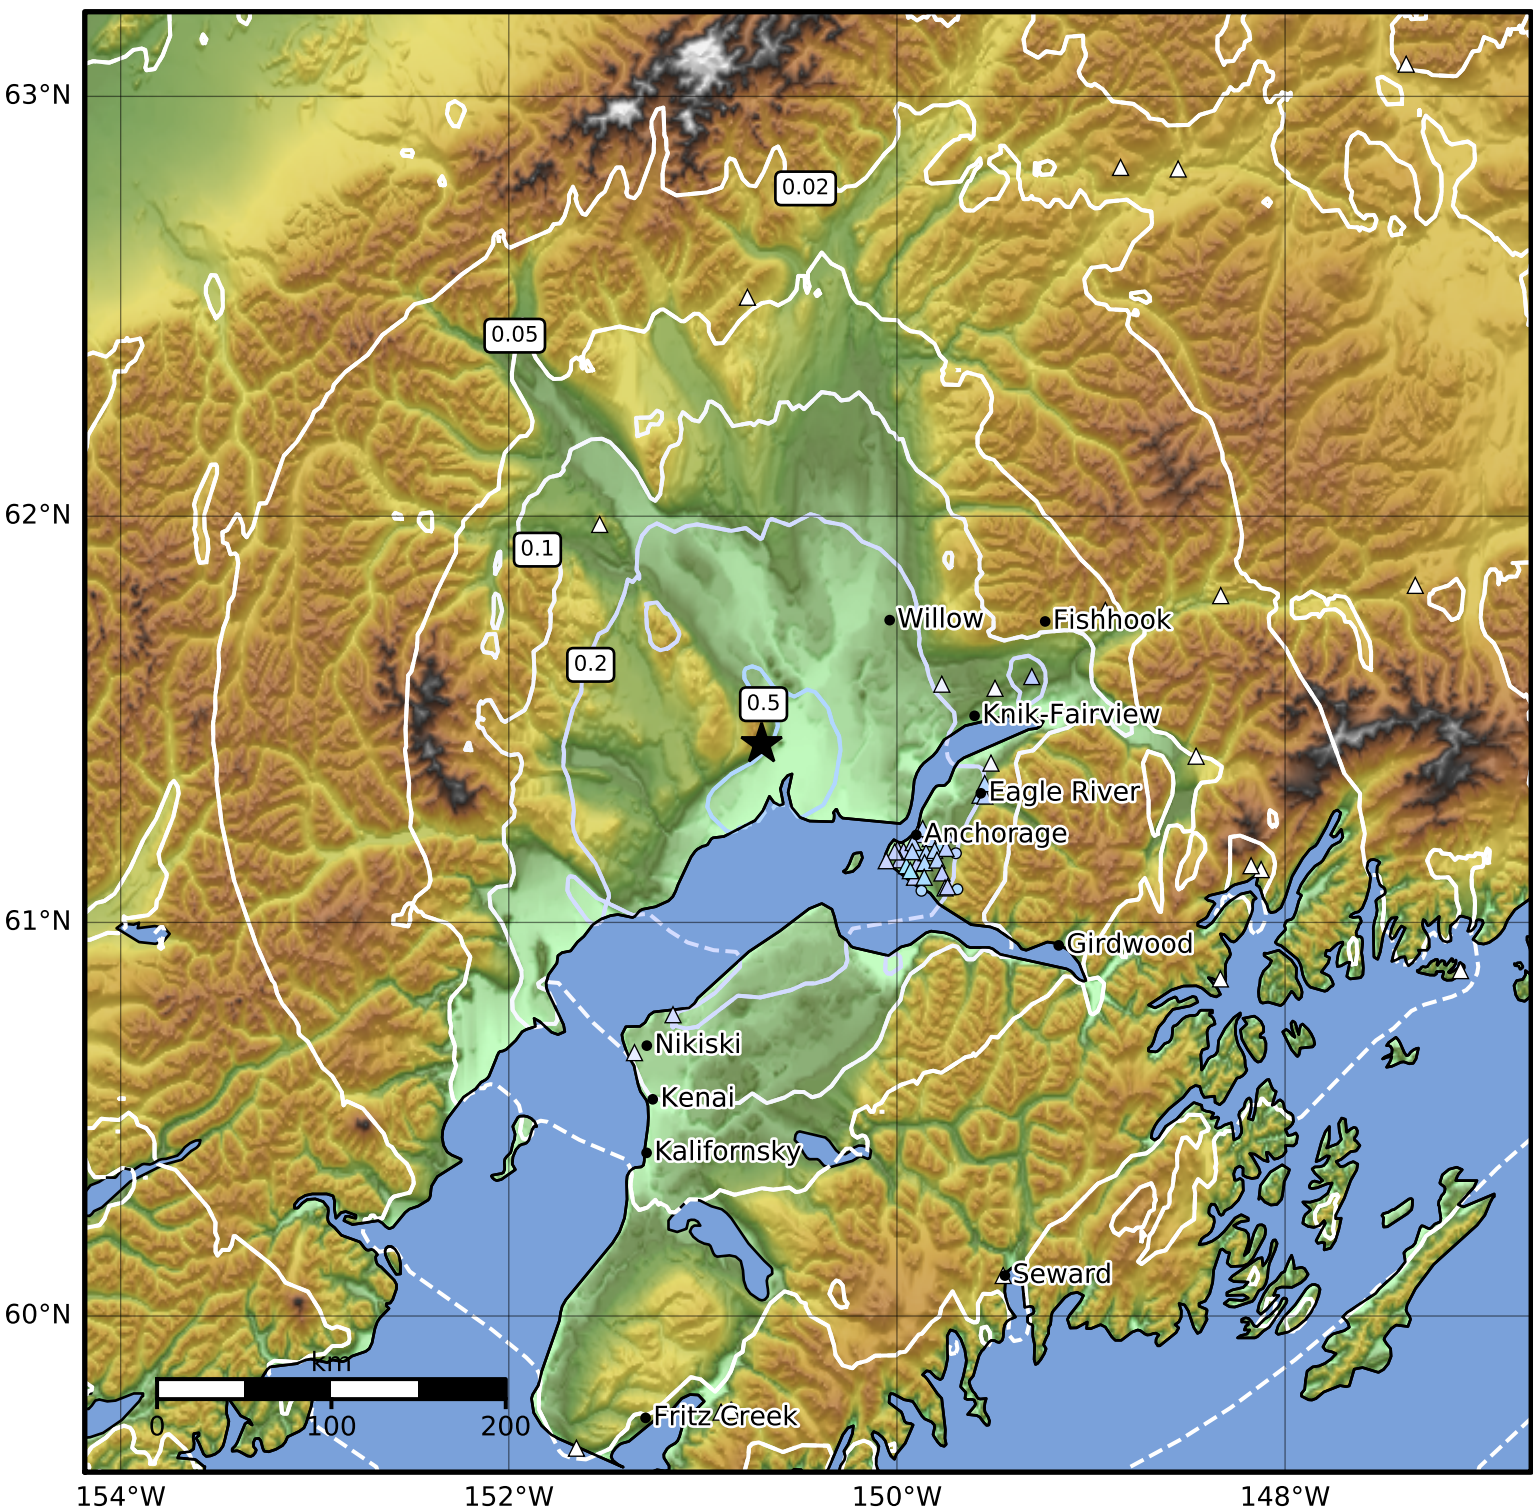

0.3 Second Peak Spectral Acceleration Map Alaska Earthquake Center  
 ShakeMap: 48 km (30 miles) NNE of Tyonek  
 Aug 27, 2023 11:27:00 UTC M3.7 N61.44 W150.70 Depth: 46.3km ID:ak023azg5evm

SA(0.3) (%g)	0.1	0.2	0.5	1	2	5	10	20	50	100	200
--------------	-----	-----	-----	---	---	---	----	----	----	-----	-----

Scale based on Worden et al. (2012)

Version 2: Processed 2023-08-27T11:50:59Z

△ Seismic Instrument    ○ Reported Intensity    ★ Epicenter