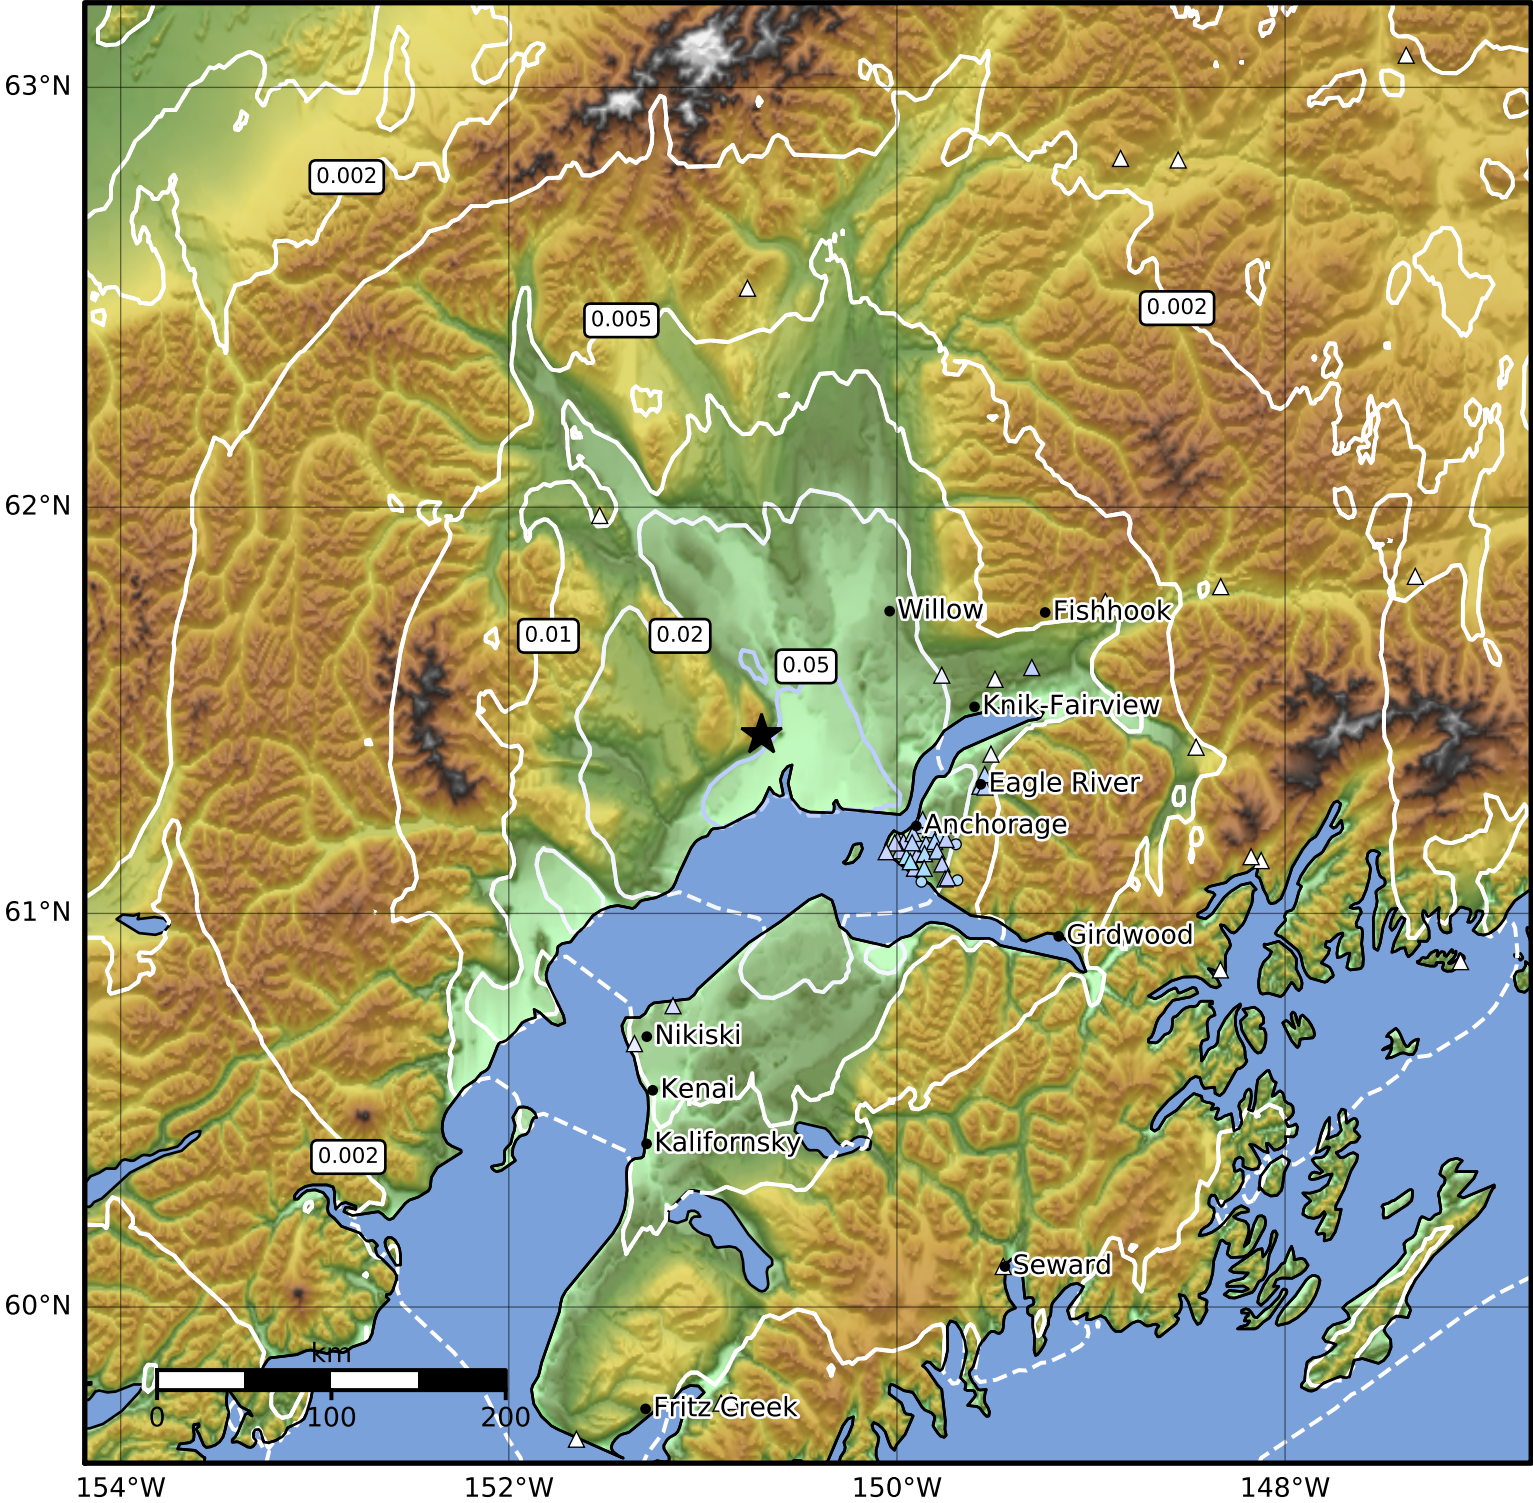

1.0 Second Peak Spectral Acceleration Map Alaska Earthquake Center
 ShakeMap: 48 km (30 miles) NNE of Tyonek
 Aug 27, 2023 11:27:00 UTC M3.7 N61.44 W150.70 Depth: 46.3km ID:ak023azg5evm

Scale based on Worden et al. (2012)

Version 2: Processed 2023-08-27T11:50:59Z

△ Seismic Instrument ○ Reported Intensity ★ Epicenter