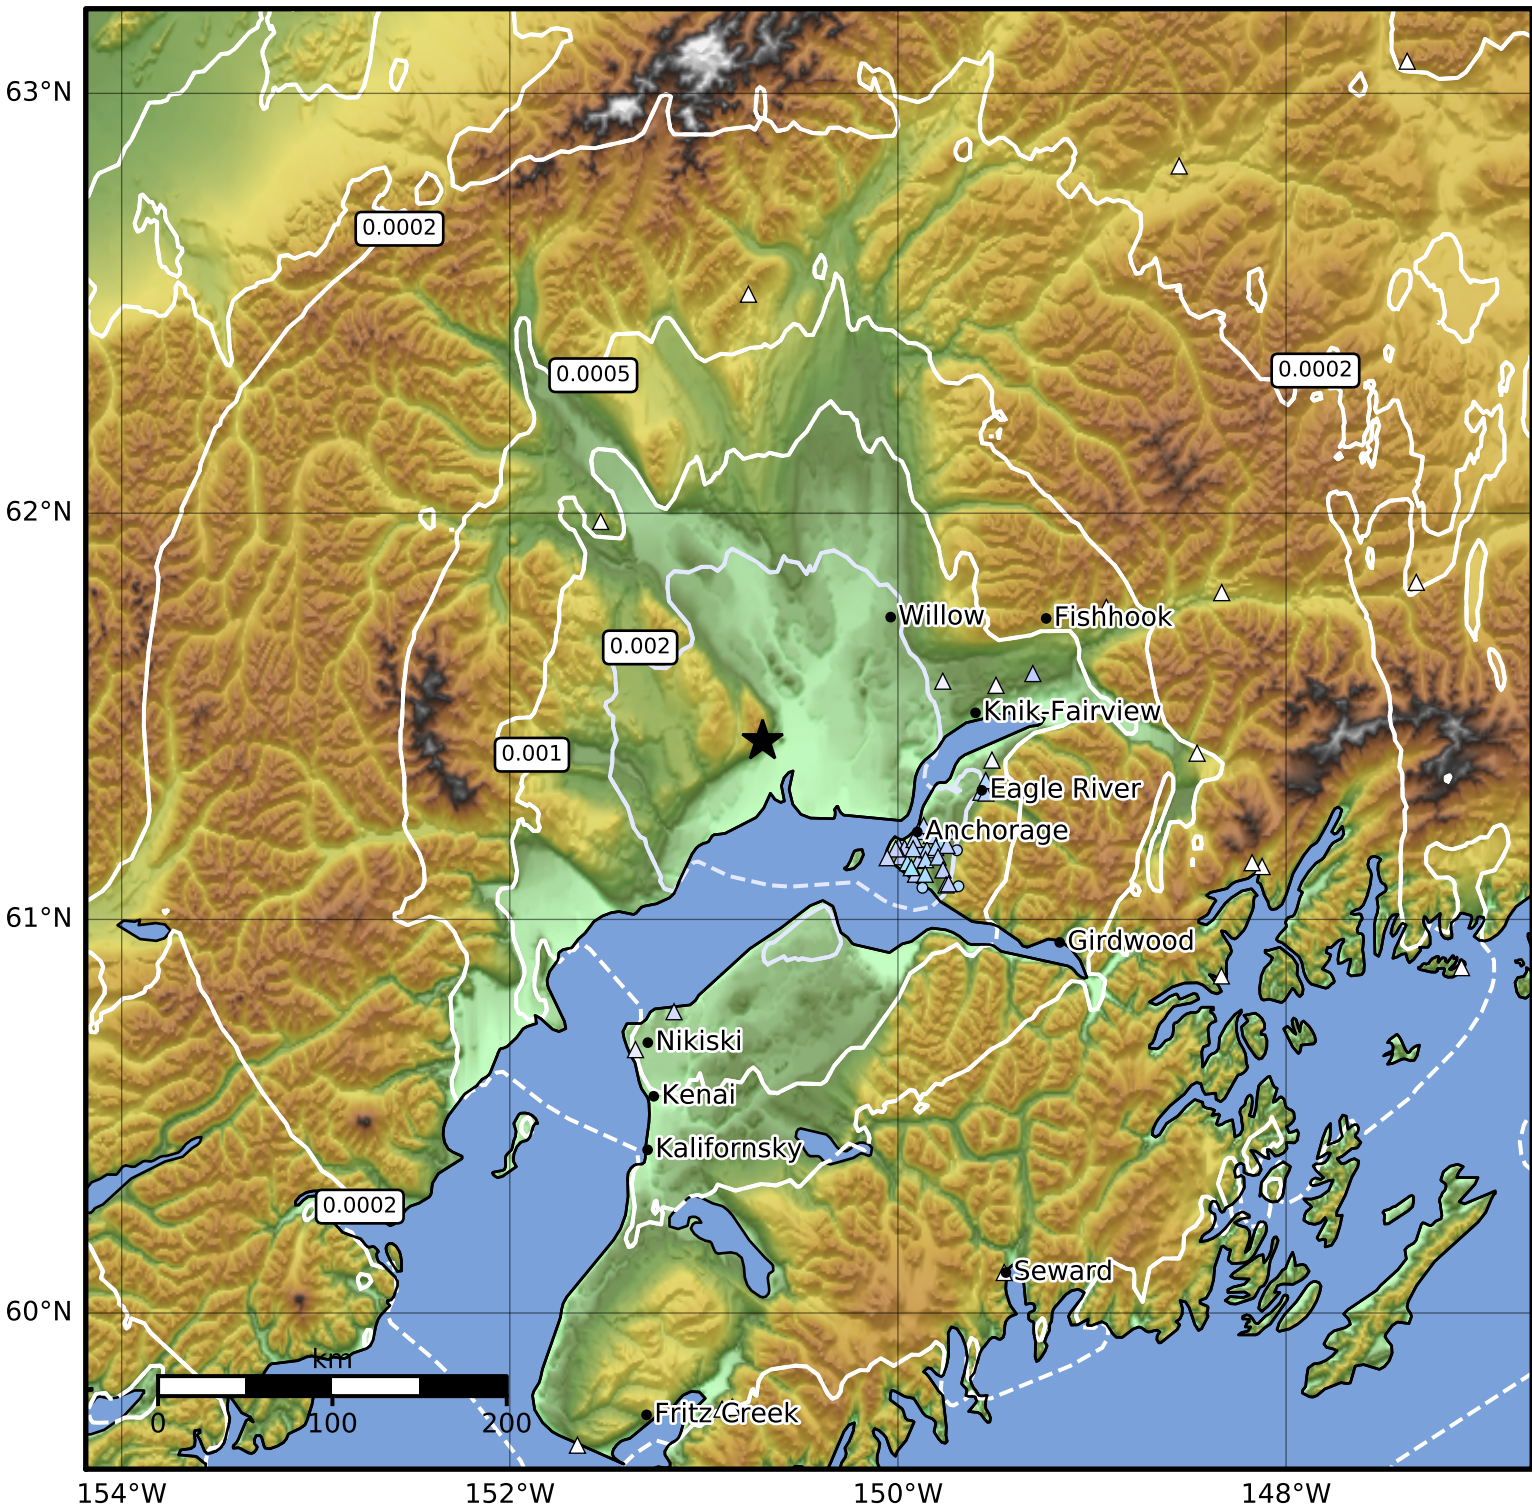

3.0 Second Peak Spectral Acceleration Map Alaska Earthquake Center
 ShakeMap: 48 km (30 miles) NNE of Tyonek
 Aug 27, 2023 11:27:00 UTC M3.7 N61.44 W150.70 Depth: 46.3km ID:ak023azg5evm

Scale based on Worden et al. (2012)

Version 2: Processed 2023-08-27T11:50:59Z

△ Seismic Instrument ○ Reported Intensity

★ Epicenter